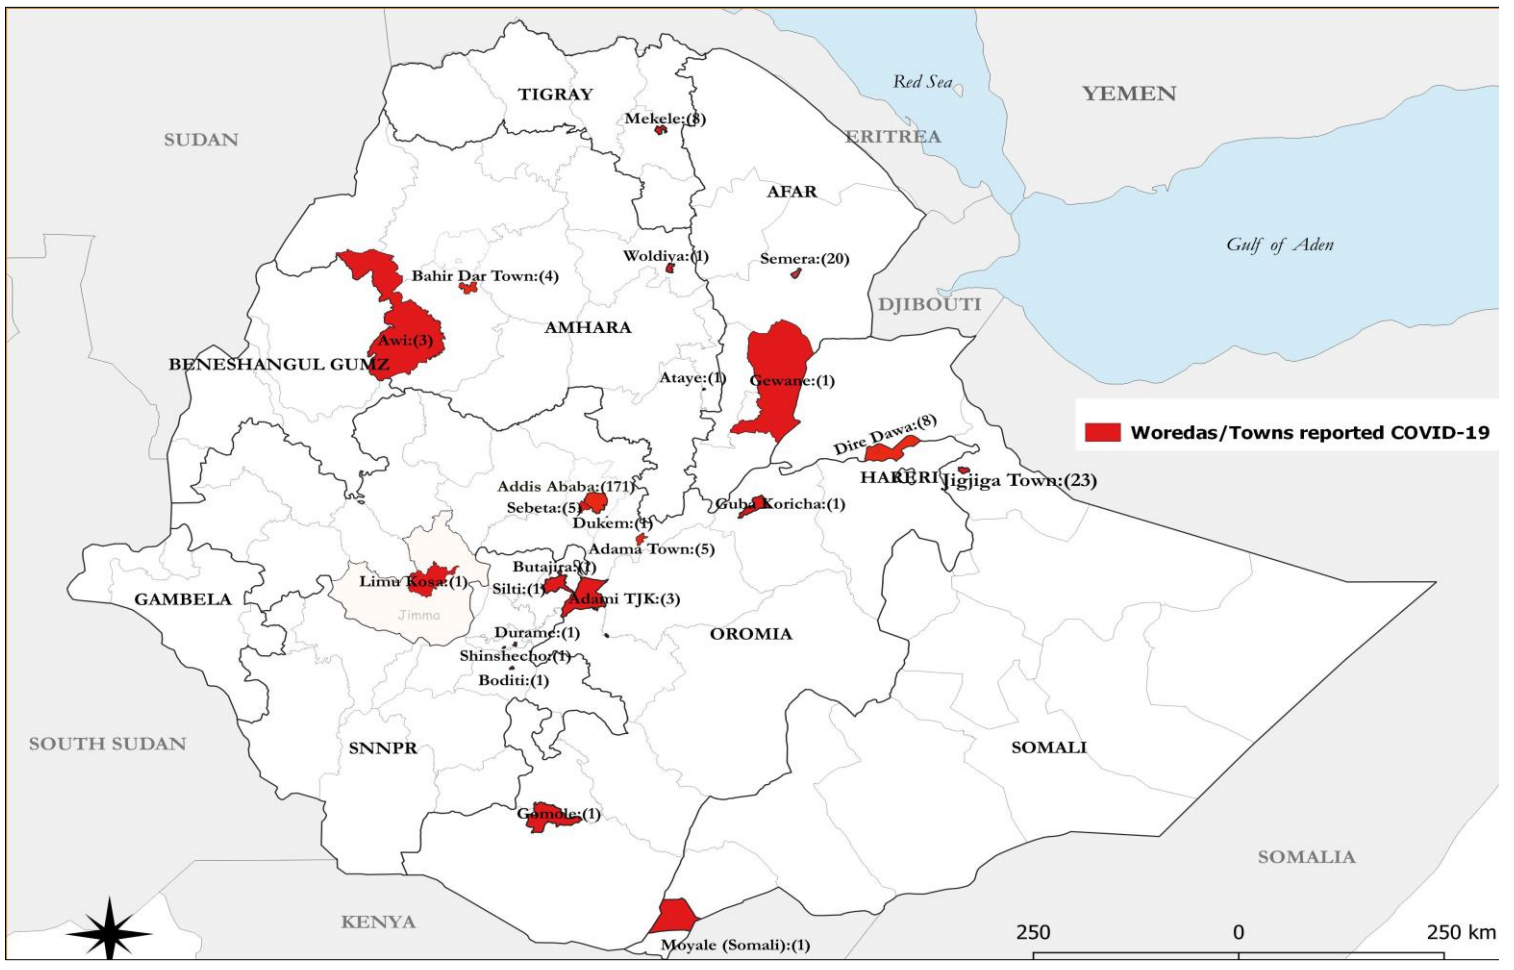

1,510,690

Cumulative Recovered

AFRICA UPDATE

70,605 confirmed cases

24,937 Recovered

2,398 Deaths

First case reported in Lesotho

3,033 New cases (24 hrs)

Recovery rate 35.3%

CFR: 3.40%

ETHIOPIA UPDATE

Fig. 1: Spot map of confirmed COVID-19 cases in Ethiopia, 13-May 2020

Fig. 2: Epidemiological details of confirmed COVID-19 cases in Ethiopia, 13-May 2020