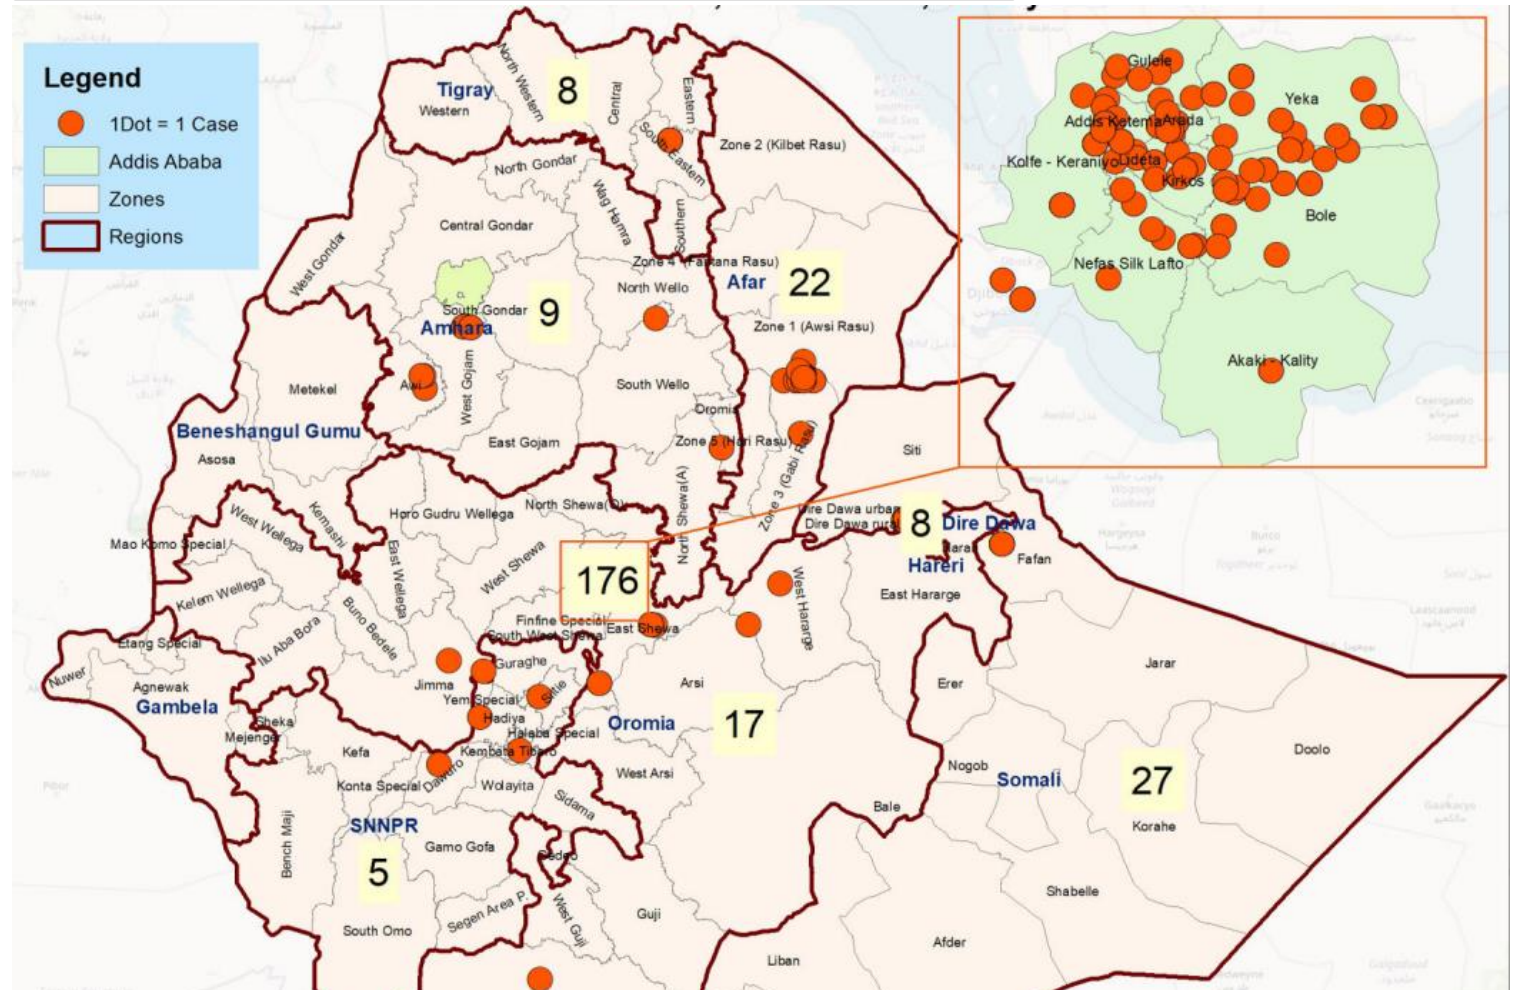

### GLOBAL UPDATE

**4,248,389**

Confirmed cases

**81,462**

New cases last 24 hours

**294,046**

Total Deaths (CFR: 6.92%)

**1,565,102**

### AFRICA UPDATE

73,179 confirmed cases

25,462 Recovered

2,496 Deaths

2,574 New cases (24 hrs)

Recovery rate 34.8%

CFR: 3.41%

### ETHIOPIA UPDATE

Fig. 1: Spot map of confirmed COVID-19 cases in Ethiopia, 14-May 2020

Fig. 2: Epidemiological details of confirmed COVID-19 cases in Ethiopia, 14-May 2020