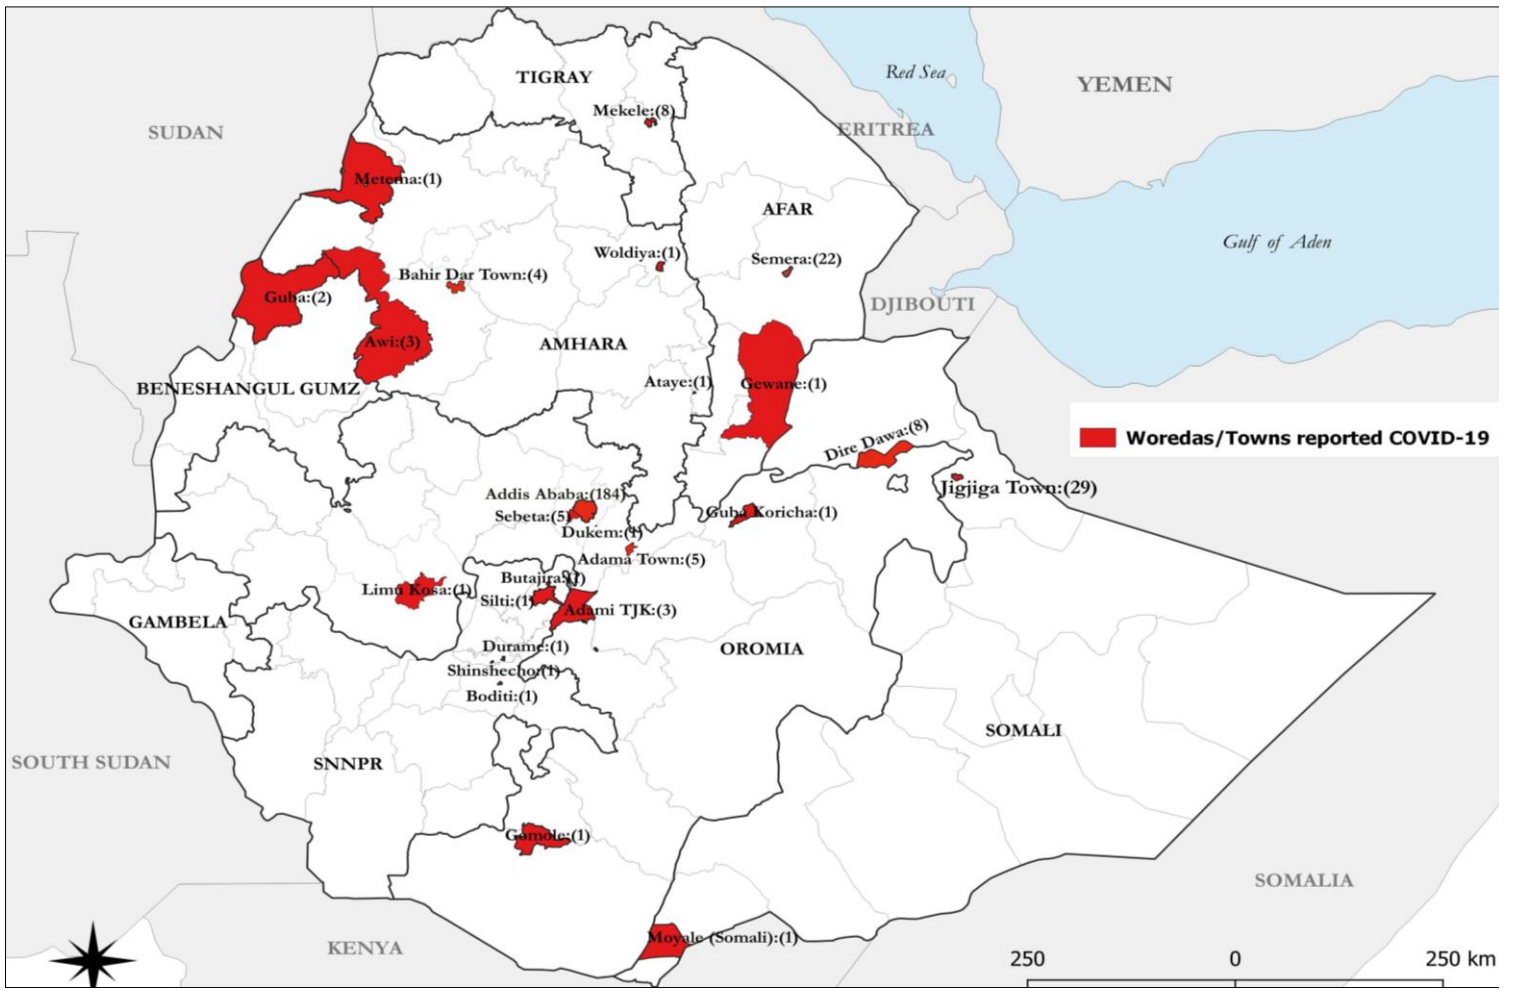

1,618,134

Cumulative Recovered

AFRICA UPDATE

77,093 confirmed cases

28,186 Recovered

2,577 Deaths

3,914 New cases (24 hrs)

Recovery rate 36.6%

CFR: 3.34%

ETHIOPIA UPDATE

Fig. 1: Spot map of confirmed COVID-19 cases in Ethiopia, 15-May 2020

Fig. 2: Epidemiological details of confirmed COVID-19 cases in Ethiopia, 15-May 2020