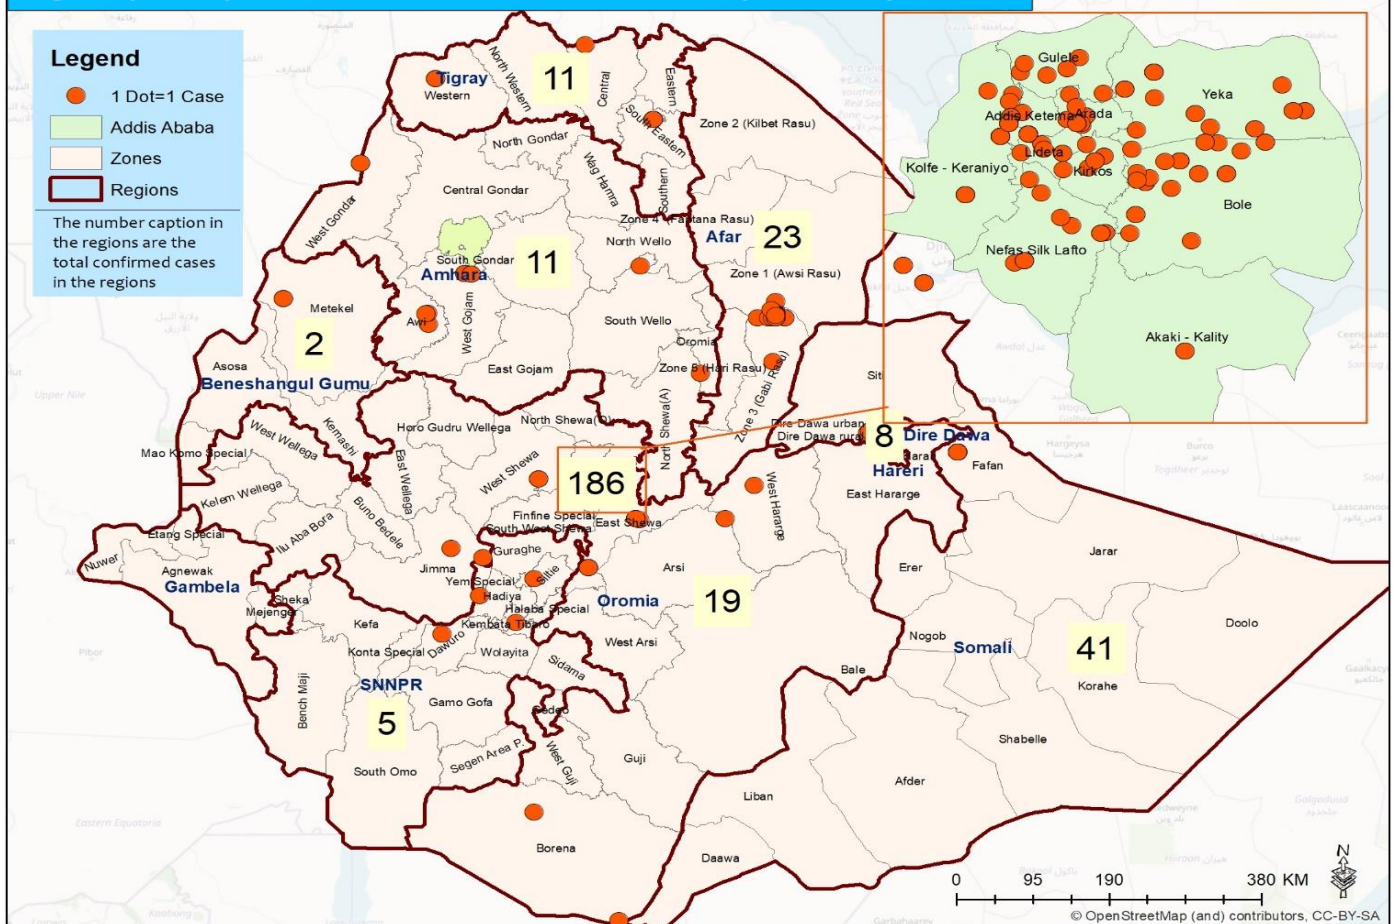

1,666,454

Cumulative Recovered

AFRICA UPDATE

78,613 confirmed cases

29,676 Recovered

2,642 Deaths

1,520 New cases (24 hrs)

Recovery rate 37.7%

CFR: 3.36%

ETHIOPIA UPDATE

Fig. 1: Spot map of confirmed COVID-19 cases in Ethiopia, 16-May 2020

Fig. 2: Epidemiological details of confirmed COVID-19 cases in Ethiopia, 16-May 2020

Fig. 3: Distribution of confirmed COVID-19 cases in Addis Ababa, 16-May 2020