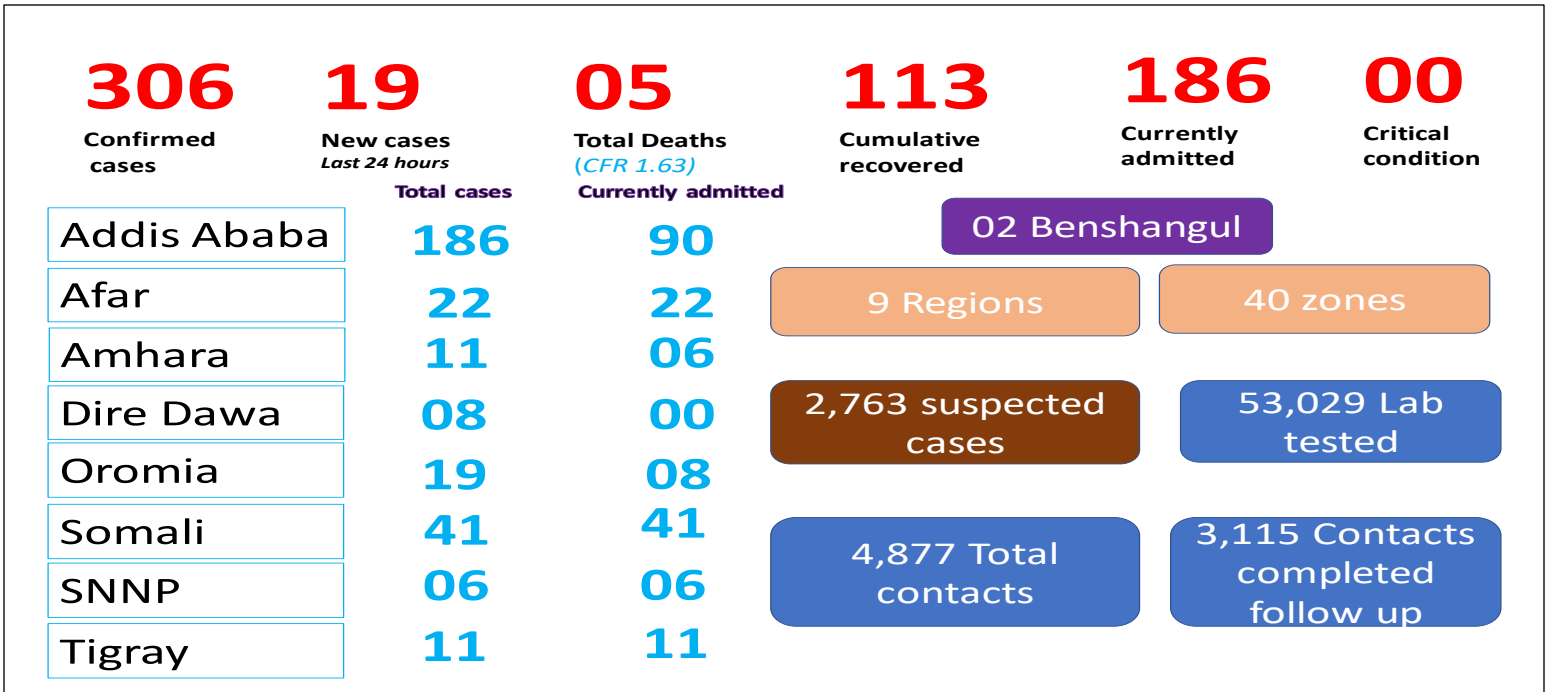

Contacts: Dr. Catherine Sozi; catherine.soz@un.org, Dr. Tugumizemu Victor; tugumizemuv@who.int, +251904055745

GLOBAL UPDATE

4,434,653

Confirmed cases

89,269

New cases last 24 hours

302,169

Total Deaths (CFR: 6.92%)

1,666,454

Cumulative Recovered

AFRICA UPDATE

78,613 confirmed cases

29,676 Recovered

2,642 Deaths

1,520 New cases (24 hrs)

Recovery rate 37.7%

CFR: 3.36%

ETHIOPIA UPDATE

Fig. 1: Spot map of confirmed COVID-19 cases in Ethiopia, 16-May 2020

Fig. 2: Epidemiological details of confirmed COVID-19 cases in Ethiopia, 16-May 2020

Fig. 3: Distribution of confirmed COVID-19 cases in Addis Ababa, 16-May 2020