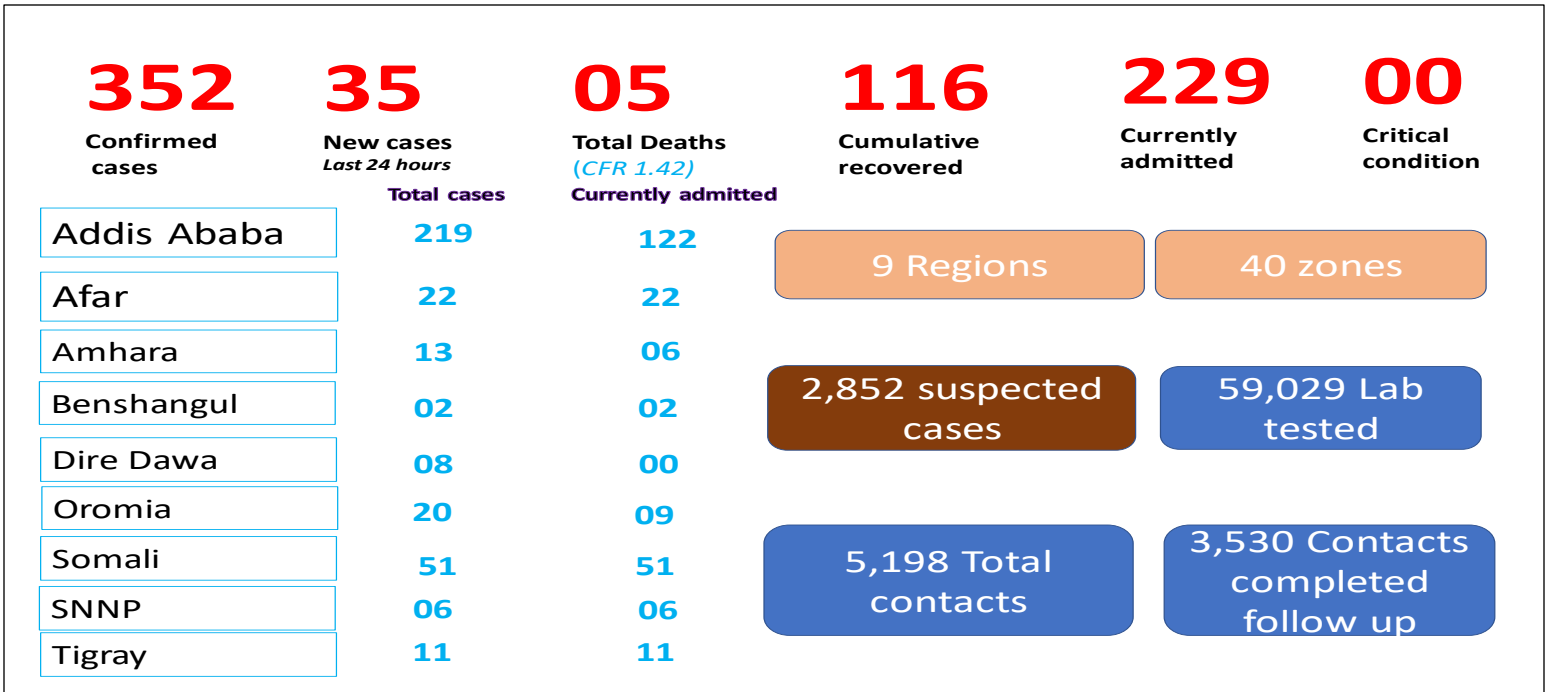

### GLOBAL UPDATE

**4,619,477**

Confirmed cases

**100,078**

New cases last 24 hours

**311,847**

Total Deaths (CFR: 6.78%)

**1,747,239**

### AFRICA UPDATE

85,928 confirmed cases

32,494 Recovered

2,757 Deaths

4,046 New cases (24 hrs)

Recovery rate 37.8%

CFR: 3.21%

### ETHIOPIA UPDATE

Fig. 1: Spot map of confirmed COVID-19 cases in Ethiopia, 18-May 2020

Fig. 2: Epidemiological details of confirmed COVID-19 cases in Ethiopia, 18-May 2020

Fig.3: Distribution of confirmed COVID-19 cases in Addis Ababa, 18 May 2020