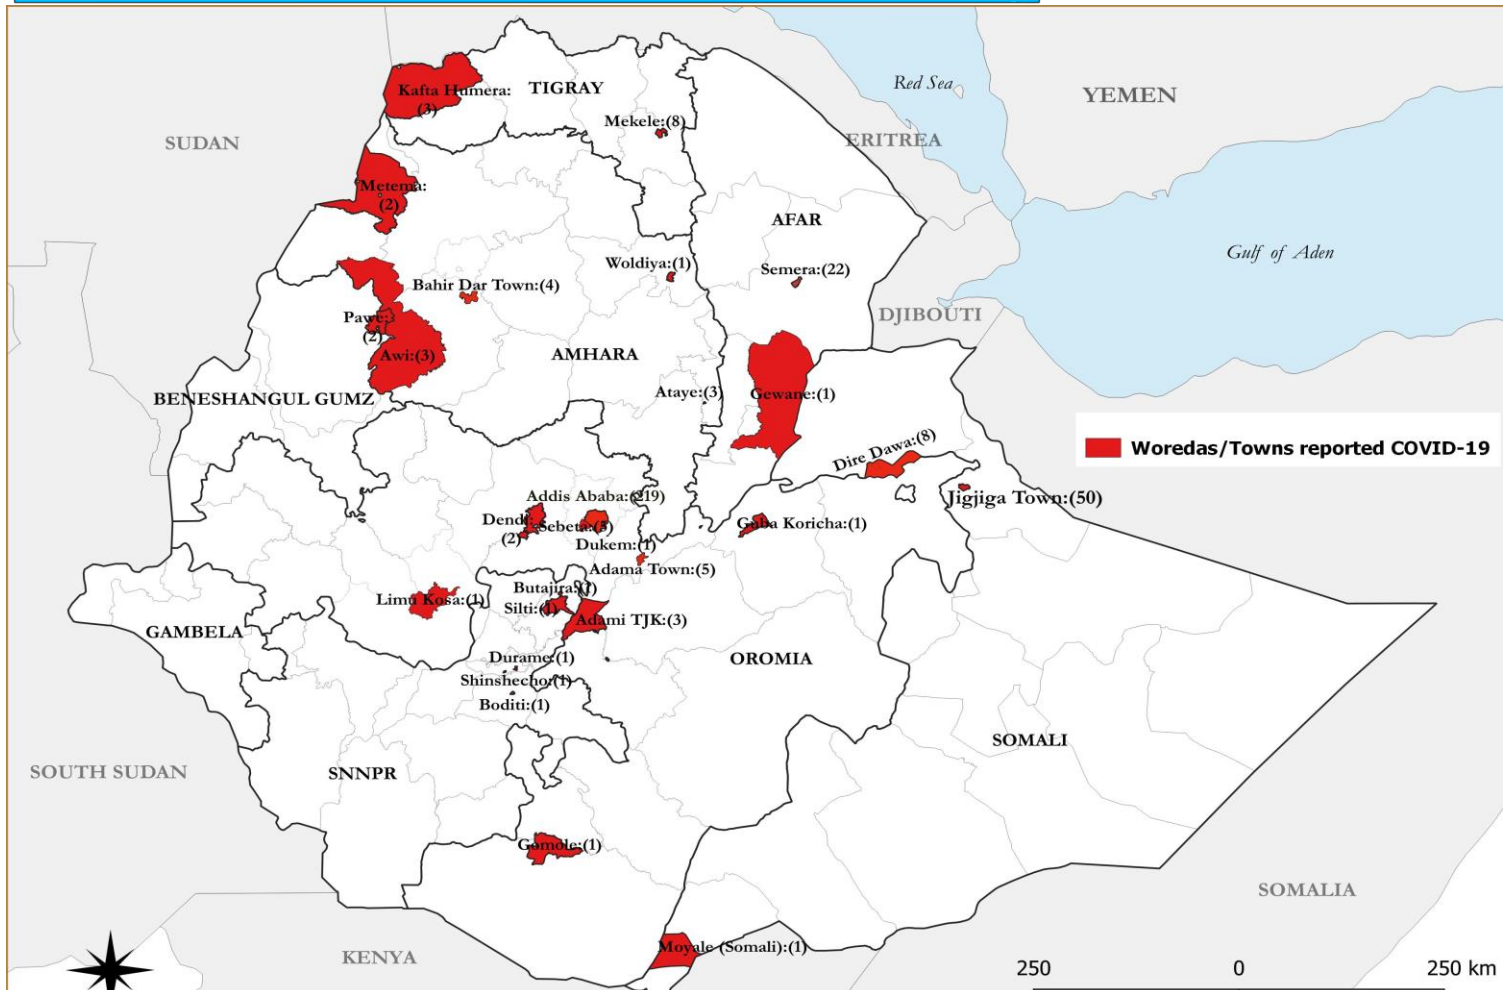

### AFRICA UPDATE

85,928 confirmed cases

32,494 Recovered

2,757 Deaths

4,046 New cases (24 hrs)

Recovery rate 37.8%

CFR: 3.21%

### ETHIOPIA UPDATE

Fig. 1: Spot map of confirmed COVID-19 cases in Ethiopia, 18-May 2020

Fig. 2: Epidemiological details of confirmed COVID-19 cases in Ethiopia, 18-May 2020

Fig.3: Distribution of confirmed COVID-19 cases in Addis Ababa, 18 May 2020