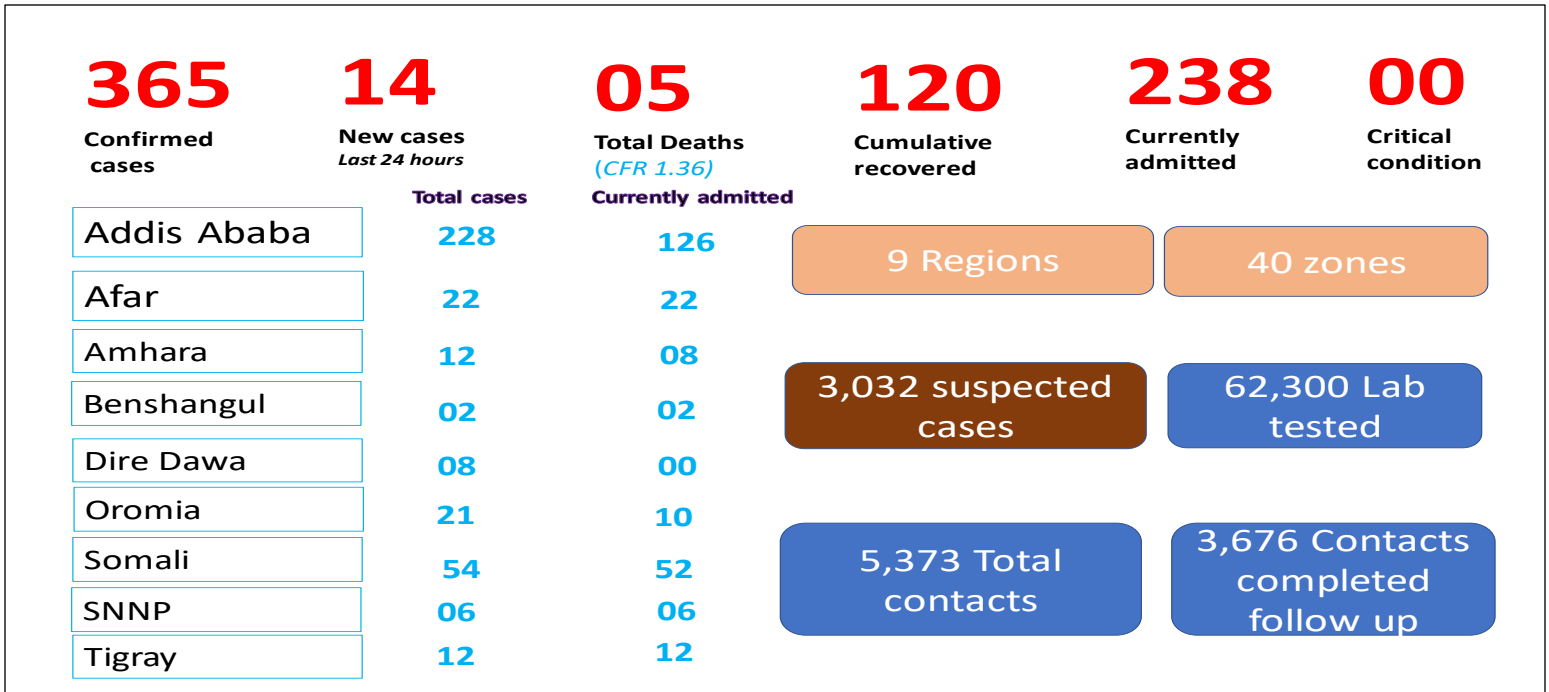

### GLOBAL UPDATE

**4,735,622**

Confirmed cases

**94,172**

New cases last 24 hours

**316,289**

Total Deaths (CFR: 6.78%)

### AFRICA UPDATE

88,172 confirmed cases

33,863 Recovered

2,834 Deaths

2,244 New cases (24 hrs)

Recovery rate 38.4%

CFR: 3.21%

### ETHIOPIA UPDATE

Fig. 1: Spot map of confirmed COVID-19 cases in Ethiopia, 19-May 2020

Fig. 2: Epidemiological details of confirmed COVID-19 cases in Ethiopia, 19-May 2020

Fig.3: Distribution of confirmed COVID-19 cases in Addis Ababa, 19 May 2020