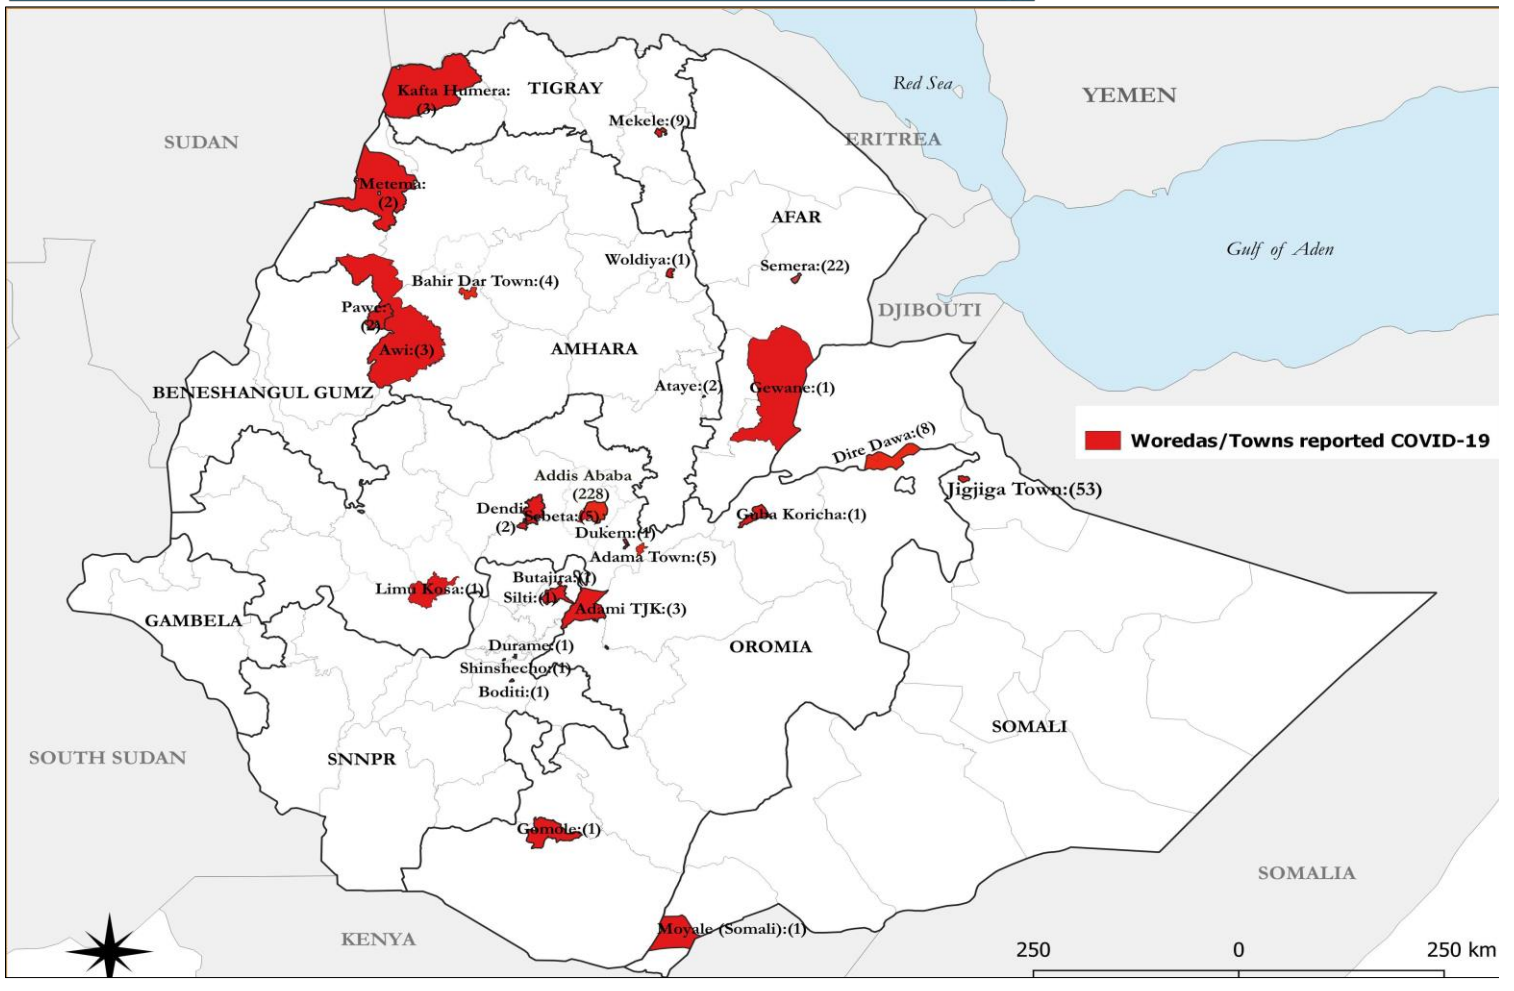

### AFRICA UPDATE

88,172 confirmed cases

33,863 Recovered

2,834 Deaths

2,244 New cases (24 hrs)

Recovery rate 38.4%

CFR: 3.21%

### ETHIOPIA UPDATE

Fig. 1: Spot map of confirmed COVID-19 cases in Ethiopia, 19-May 2020

Fig. 2: Epidemiological details of confirmed COVID-19 cases in Ethiopia, 19-May 2020

Fig.3: Distribution of confirmed COVID-19 cases in Addis Ababa, 19 May 2020