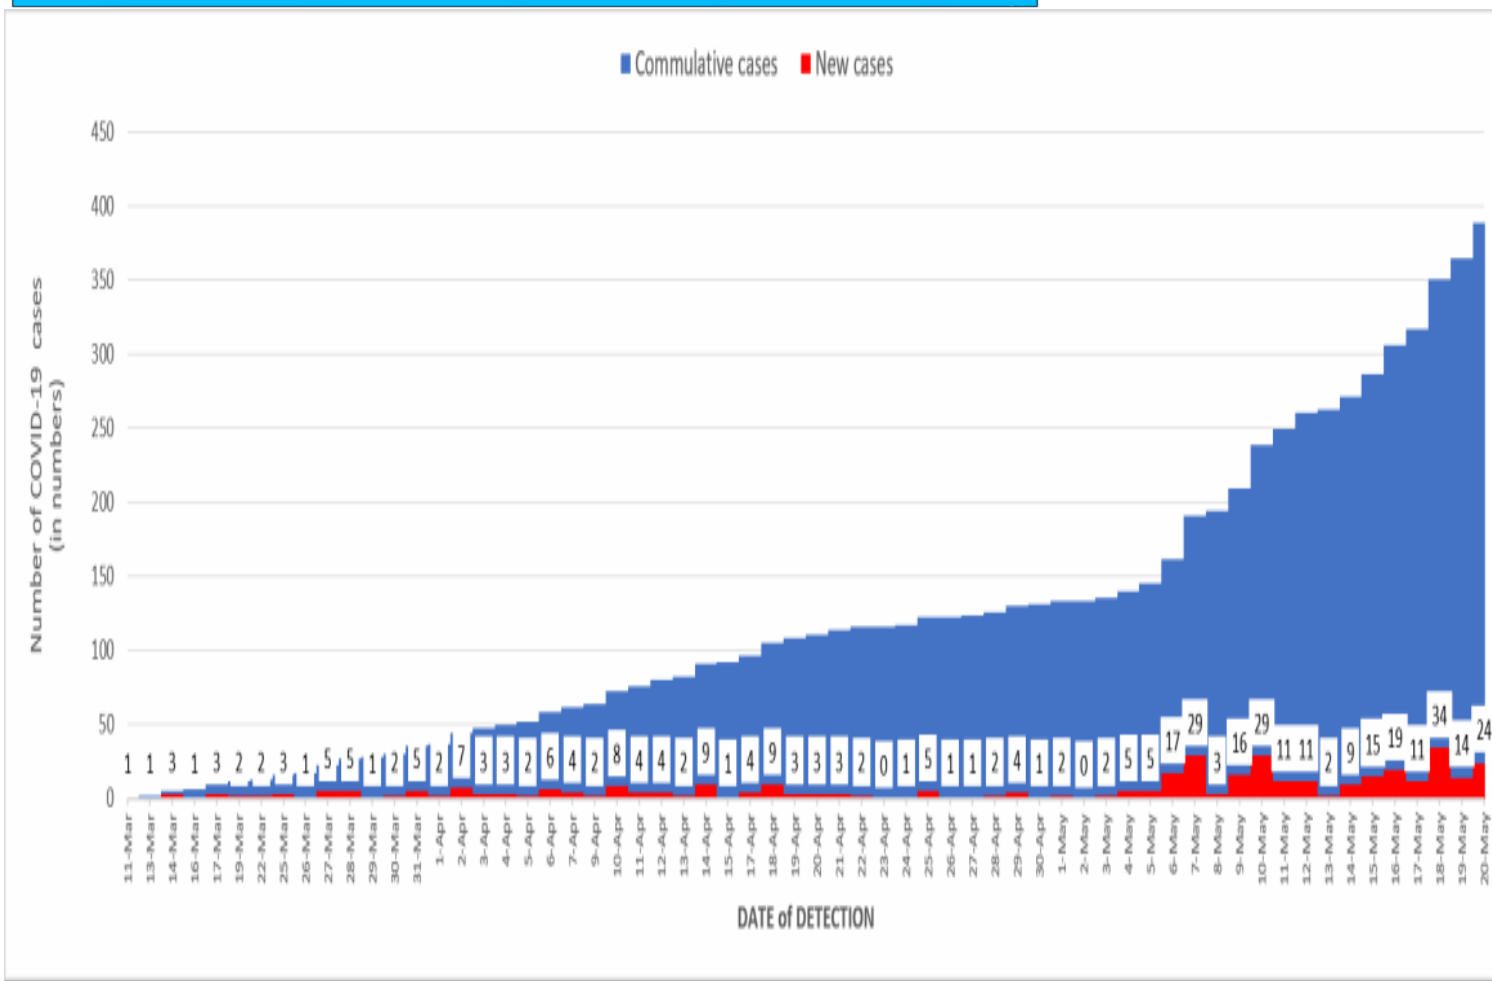

### GLOBAL UPDATE

**4,789,205**

Confirmed cases

**106,662**

New cases last 24 hours

**318,789**

Total Deaths (CFR: 6.66%)

### AFRICA UPDATE

92,348 confirmed cases

36,117 Recovered

2,912 Deaths

4,176 New cases (24 hrs)

Recovery rate 39.11%

CFR: 3.15%

### ETHIOPIA UPDATE

Fig. 1: Trend of confirmed COVID-19 cases in Ethiopia, 20-May 2020

Fig. 2: Epidemiological details of confirmed COVID-19 cases in Ethiopia, 20-May 2020

Fig.3: Additional characterization of confirmed COVID-19 cases in Ethiopia, 20 May 2020