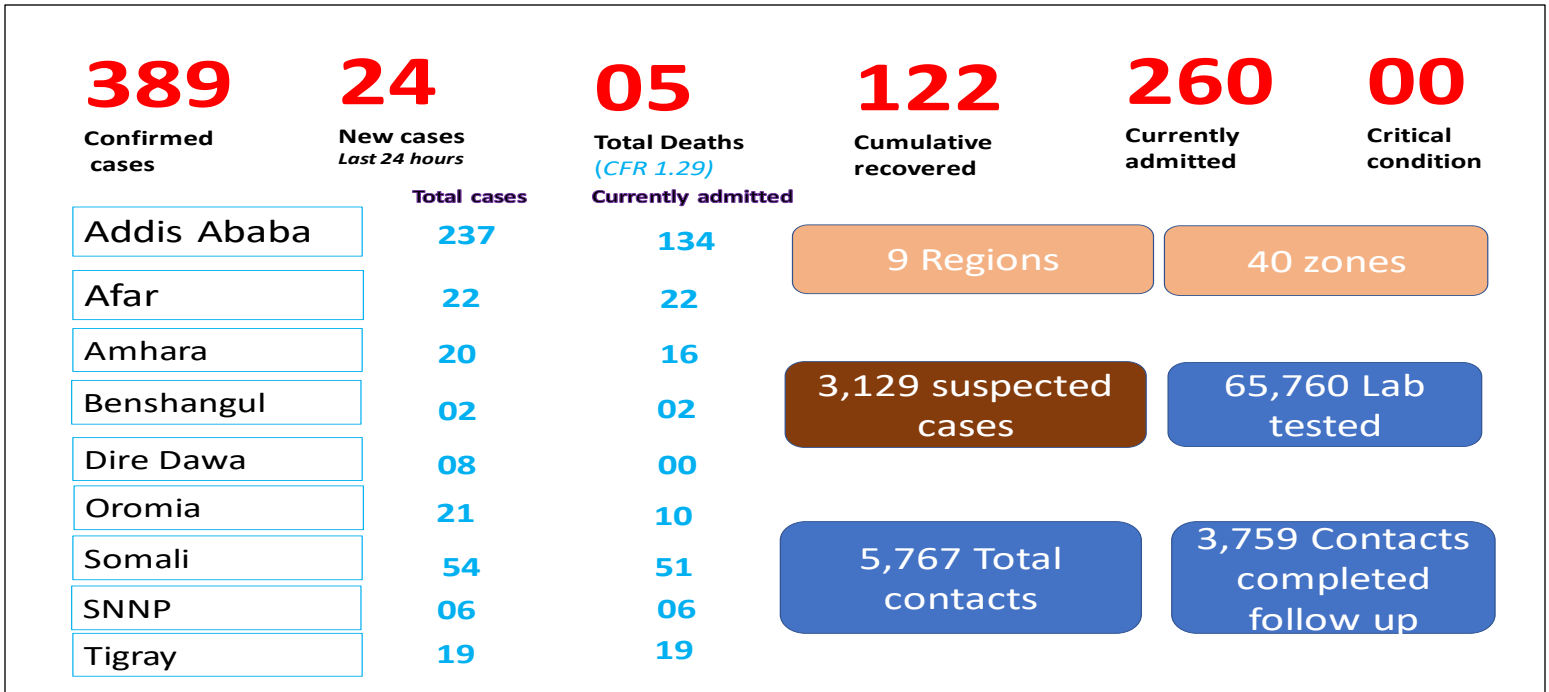

### GLOBAL UPDATE

**4,789,205**

Confirmed cases

**106,662**

New cases last 24 hours

**318,789**

Total Deaths (CFR: 6.66%)

### AFRICA UPDATE

92,348 confirmed cases

36,117 Recovered

2,912 Deaths

4,176 New cases (24 hrs)

Recovery rate 39.11%

CFR: 3.15%

### ETHIOPIA UPDATE

Fig. 1: Trend of confirmed COVID-19 cases in Ethiopia, 20-May 2020

Fig. 2: Epidemiological details of confirmed COVID-19 cases in Ethiopia, 20-May 2020

Fig.3: Additional characterization of confirmed COVID-19 cases in Ethiopia, 20 May 2020