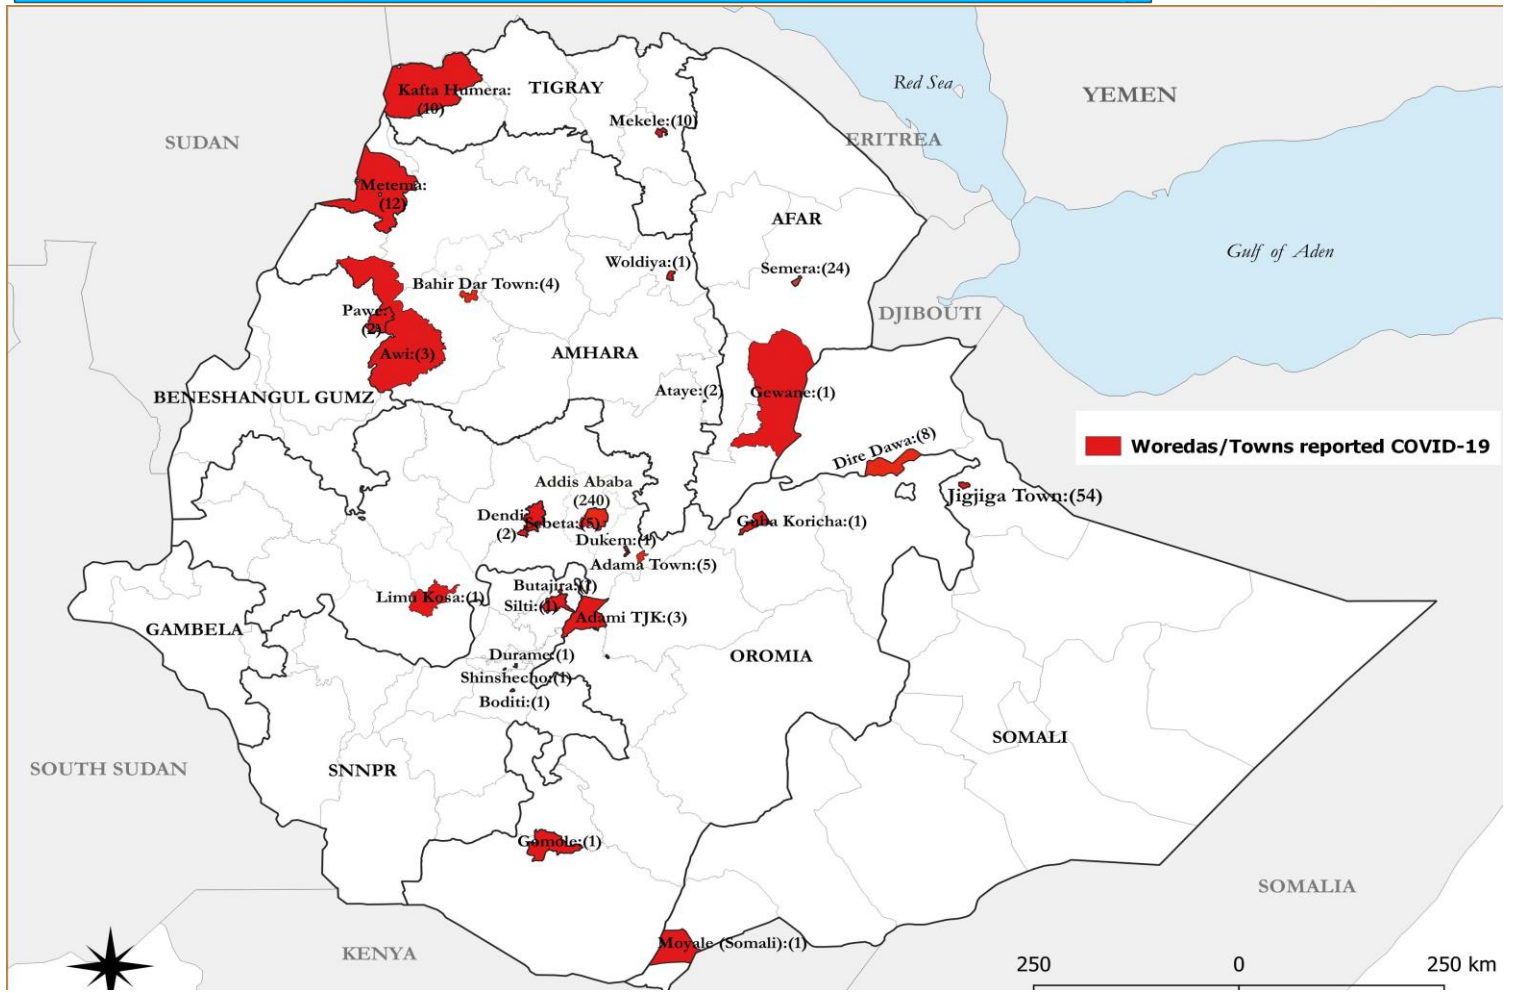

AFRICA UPDATE

96,874 confirmed cases

38,334 Recovered

3,015 Deaths

4,526 New cases (24 hrs)

Recovery rate 39.57%

CFR: 3.11%

ETHIOPIA UPDATE

Fig. 1: Spot map of Ethiopia indicating confirmed COVID-19 cases, 21-May 2020

Fig. 2: Epidemiological details of confirmed COVID-19 cases in Ethiopia, 21-May 2020

Fig. 3: Spot map of Addis Ababa showing distribution of confirmed COVID-19 cases, 21 May 2020