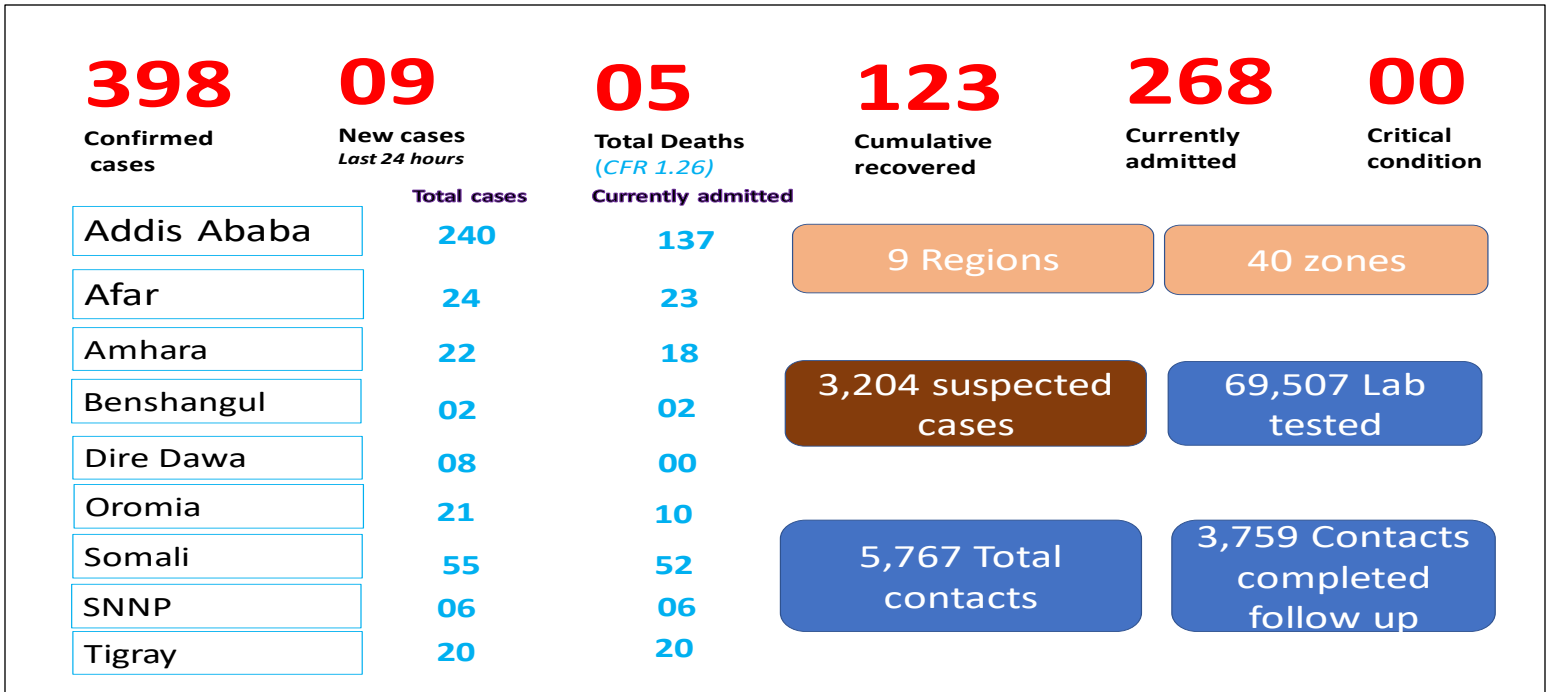

Contacts: Dr. Catherine Sozi; catherine.sozi@un.org, Dr. Tugumizemu Victor; tugumizemuv@who.int, +251904055745

GLOBAL UPDATE

4,893,186

Confirmed cases

65,637

New cases last 24 hours

323,256

Total Deaths (CFR: 6.61%)

AFRICA UPDATE

96,874 confirmed cases

38,334 Recovered

3,015 Deaths

4,526 New cases (24 hrs)

Recovery rate 39.57%

CFR: 3.11%

ETHIOPIA UPDATE

Fig. 1: Spot map of Ethiopia indicating confirmed COVID-19 cases, 21-May 2020

Fig. 2: Epidemiological details of confirmed COVID-19 cases in Ethiopia, 21-May 2020

Fig. 3: Spot map of Addis Ababa showing distribution of confirmed COVID-19 cases, 21 May 2020