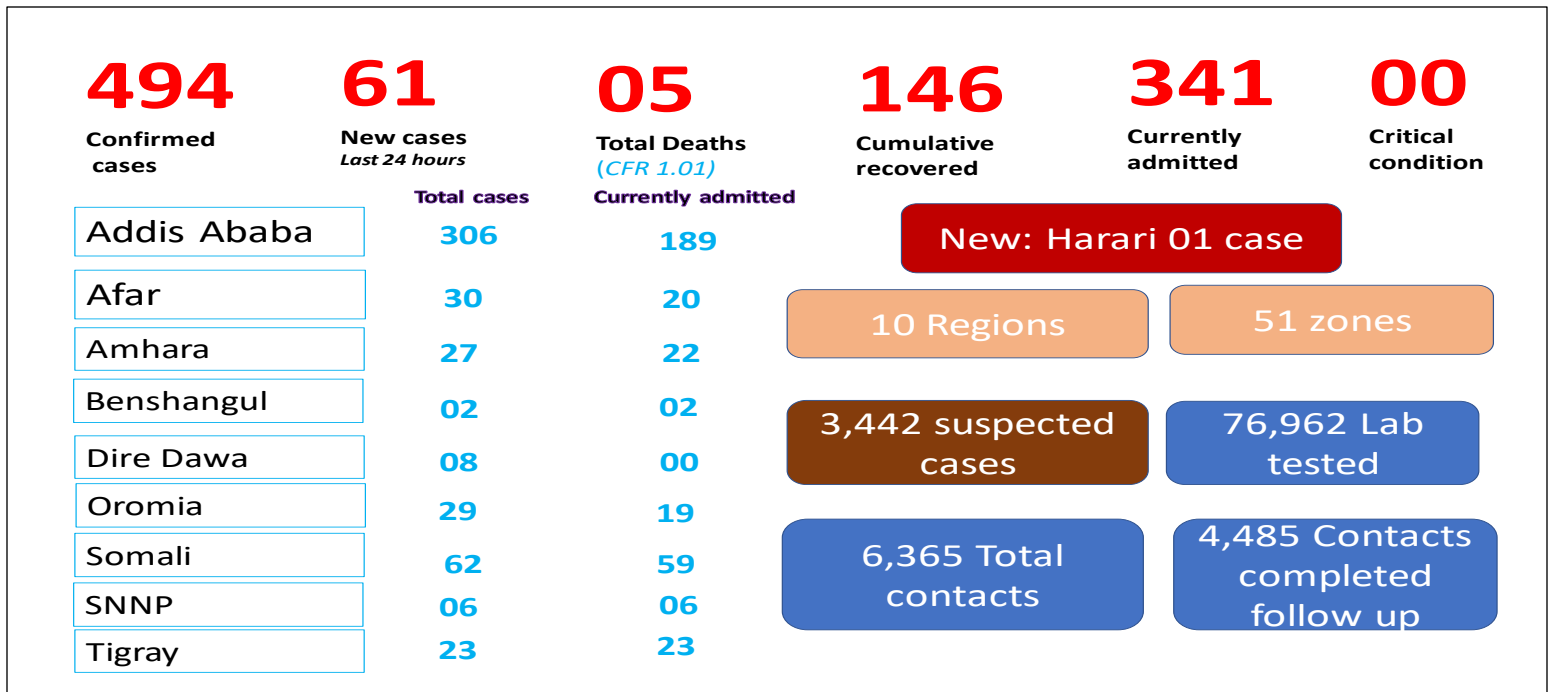

Contacts: Dr. Catherine Sozi; catherine.soz@un.org, Dr. Tugumizemu Victor; tugumizemuv@who.int, +251904055745

GLOBAL UPDATE

5,105,881

Confirmed cases

91,583

New cases last 24 hours

333,446

Total Deaths (CFR: 6.61%)

AFRICA UPDATE

104,427 confirmed cases

41,717 Recovered

3,174 Deaths

3,826 New cases (24 hrs)

Recovery rate 39.95%

CFR: 3.04%

ETHIOPIA UPDATE

Fig. 1: Spot map of Ethiopia indicating confirmed COVID-19 cases, 23-May 2020

Fig. 2: Epidemiological details of confirmed COVID-19 cases in Ethiopia, 23-May 2020

Fig. 3: Epidemiologic curve of confirmed COVID-19 cases in Ethiopia, 23 May 2020