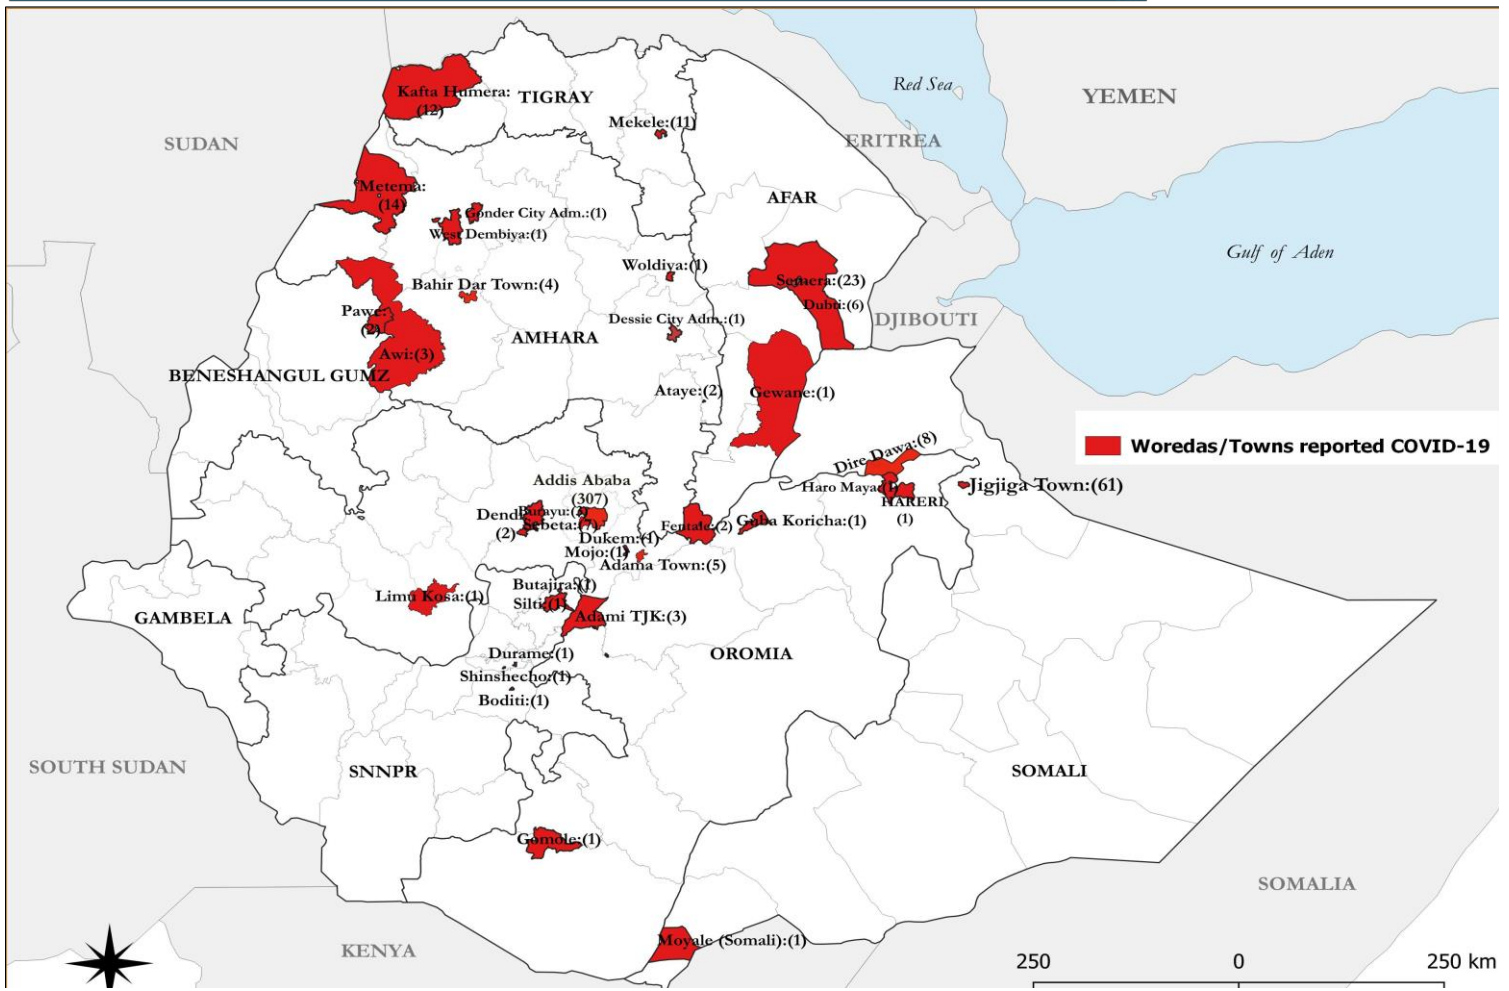

AFRICA UPDATE

104,427 confirmed cases

41,717 Recovered

3,174 Deaths

3,826 New cases (24 hrs)

Recovery rate 39.95%

CFR: 3.04%

ETHIOPIA UPDATE

Fig. 1: Spot map of Ethiopia indicating confirmed COVID-19 cases, 23-May 2020

Fig. 2: Epidemiological details of confirmed COVID-19 cases in Ethiopia, 23-May 2020

Fig. 3: Epidemiologic curve of confirmed COVID-19 cases in Ethiopia, 23 May 2020