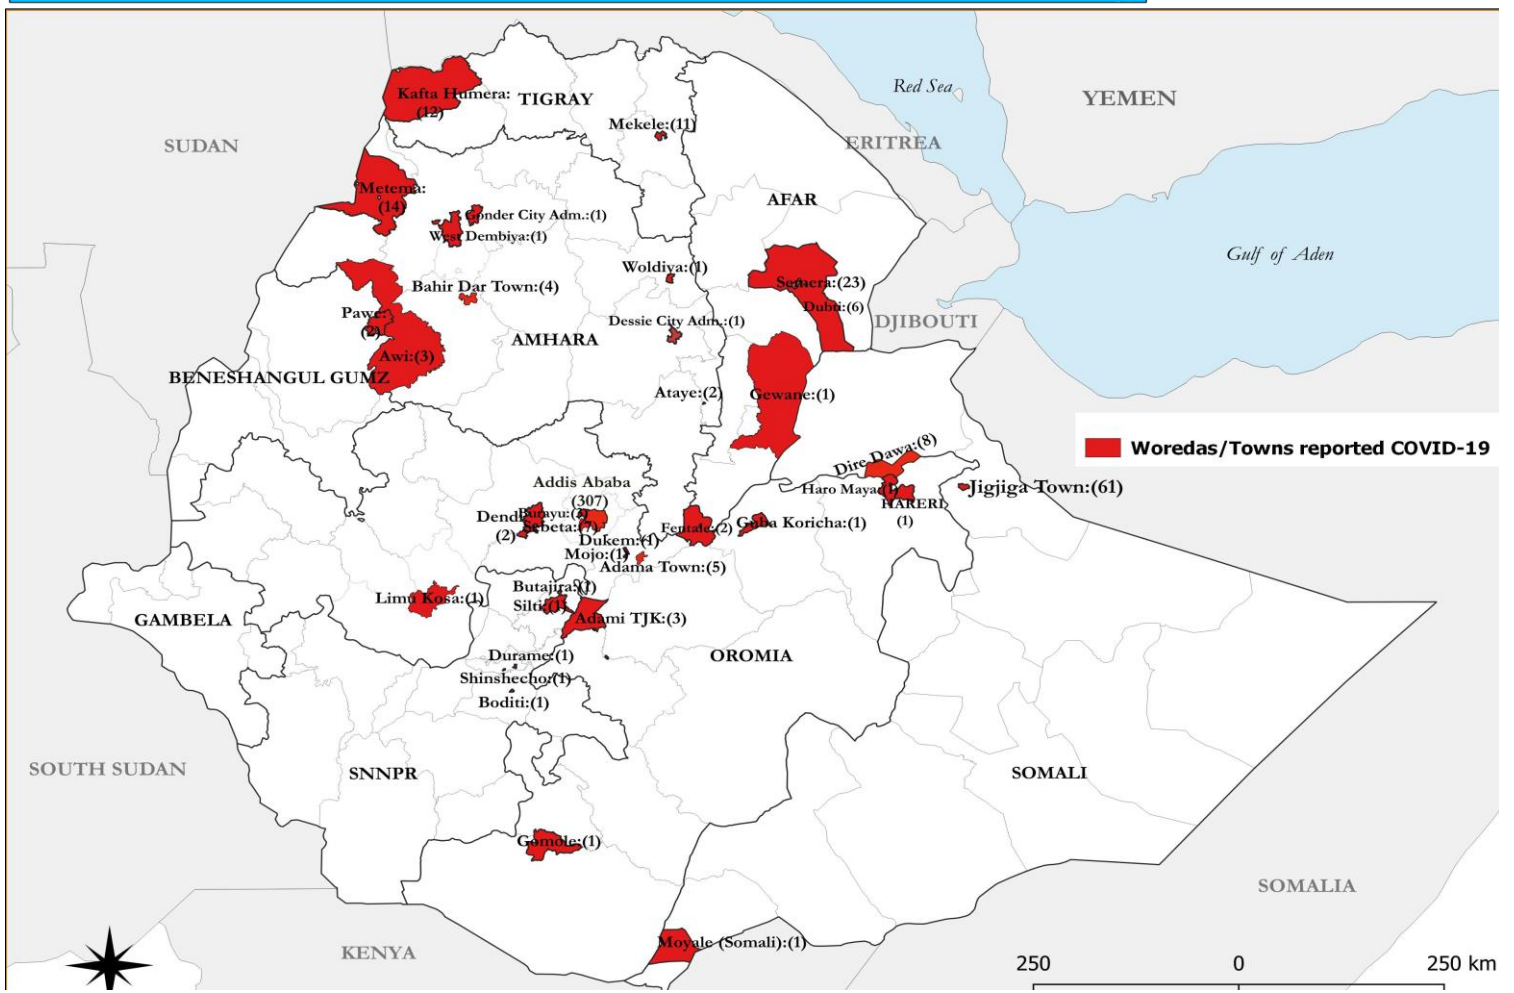

AFRICA UPDATE

108,109 confirmed cases

42,937 Recovered

3,260 Deaths

3,682 New cases (24 hrs)

Recovery rate 39.72%

CFR: 3.02%

ETHIOPIA UPDATE

Fig. 1: Spot map of Ethiopia indicating confirmed COVID-19 cases, 24-May 2020

Fig. 2: Epidemiological details of confirmed COVID-19 cases in Ethiopia, 24-May 2020

Fig. 3: Weekly bar graph of confirmed COVID-19 cases in Ethiopia, 24 May 2020