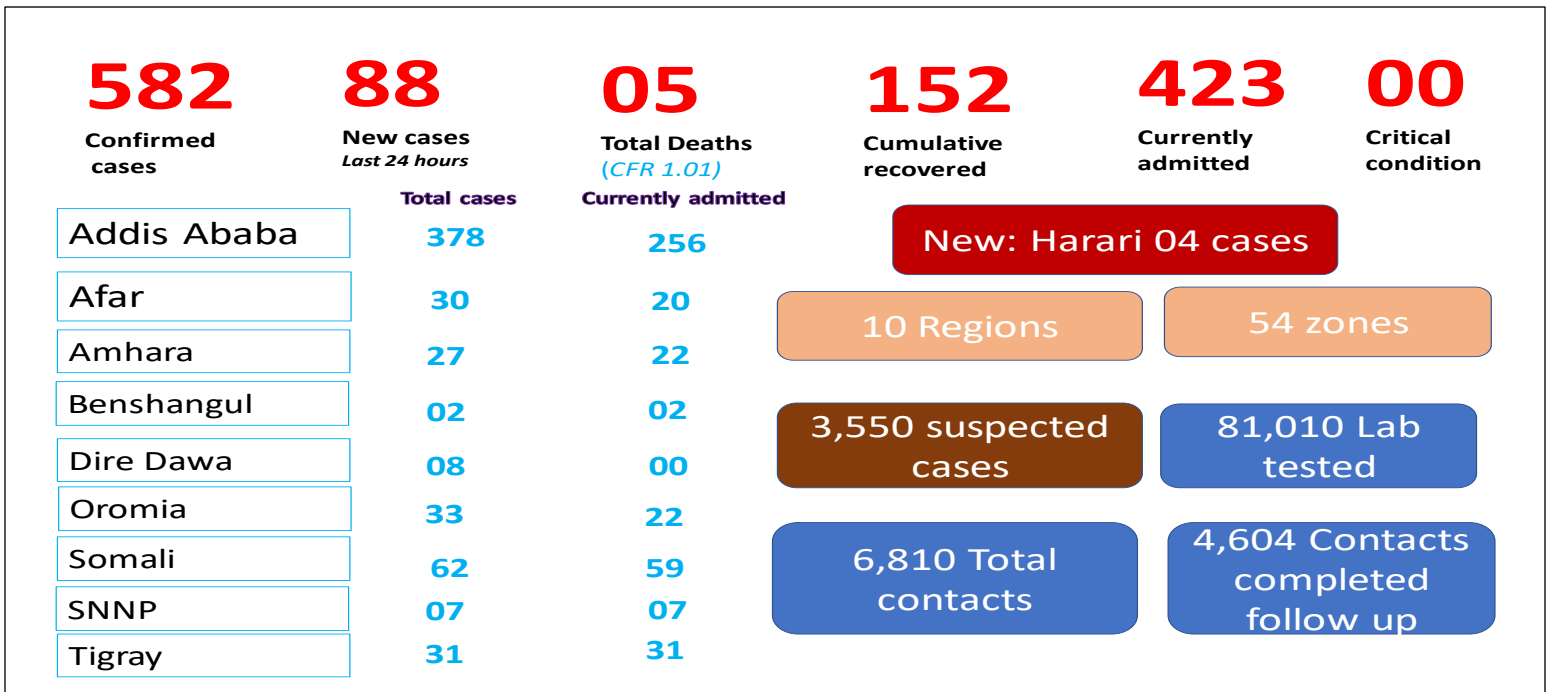

Contacts: Dr. Catherine Sozi; catherine.soz@un.org, Dr. Tugumizemu Victor; tugumizemuv@who.int, +251904055745

GLOBAL UPDATE

5,206,614

Confirmed cases

109,885

New cases last 24 hours

337,736

Total Deaths (CFR: 6.61%)

AFRICA UPDATE

108,109 confirmed cases

42,937 Recovered

3,260 Deaths

3,682 New cases (24 hrs)

Recovery rate 39.72%

CFR: 3.02%

ETHIOPIA UPDATE

Fig. 1: Spot map of Ethiopia indicating confirmed COVID-19 cases, 24-May 2020

Fig. 2: Epidemiological details of confirmed COVID-19 cases in Ethiopia, 24-May 2020

Fig. 3: Weekly bar graph of confirmed COVID-19 cases in Ethiopia, 24 May 2020