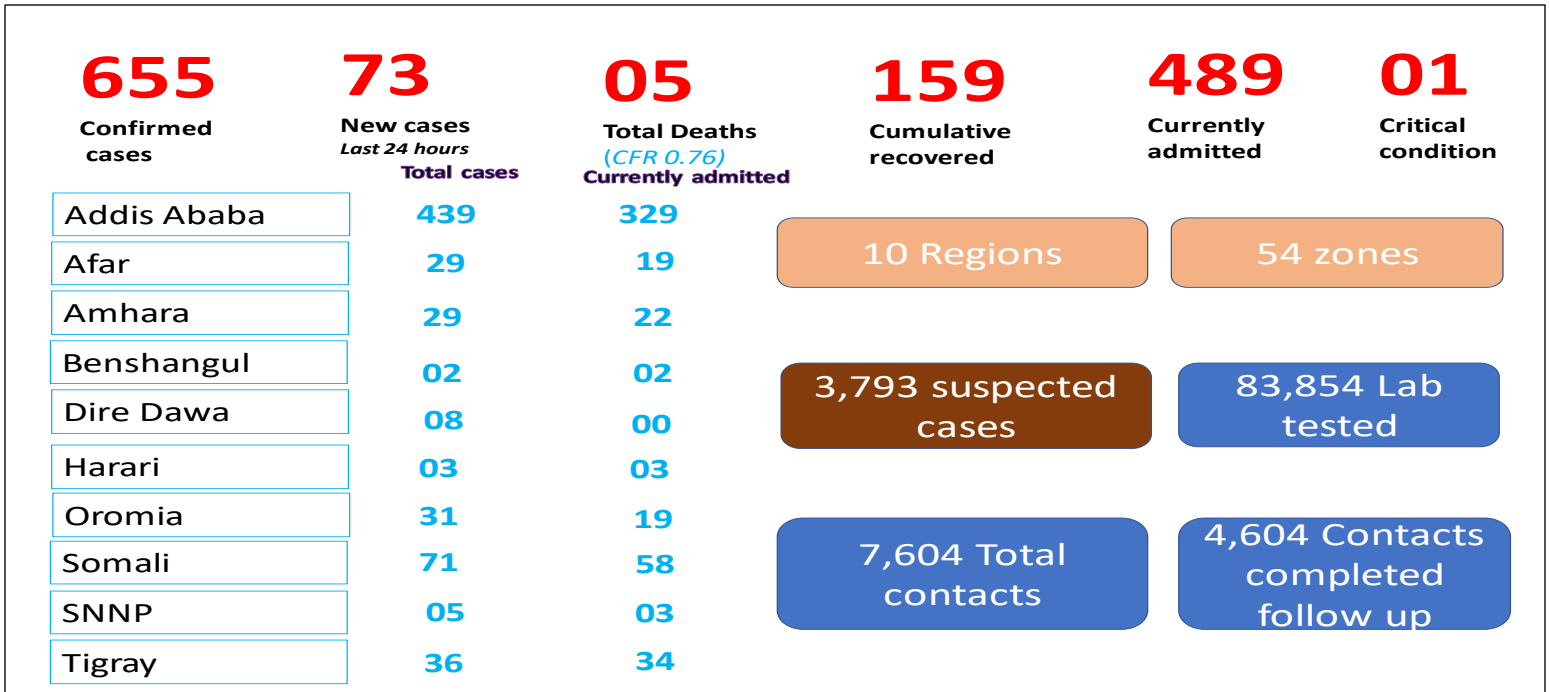

Contacts: Dr. Catherine Sozi; catherine.soz@un.org, Dr. Tugumizemu Victor; tugumizemuv@who.int, +251904055745

GLOBAL UPDATE

5,307,298

Confirmed cases

100,733

New cases last 24 hours

342,070

Total Deaths (CFR: 6.45%)

AFRICA UPDATE

112,290 confirmed cases

44,920 Recovered

3,359 Deaths

4,181 New cases (24 hrs)

Recovery rate 40.00%

CFR: 2.99%

ETHIOPIA UPDATE

Fig. 1: Weekly bar graph of confirmed COVID-19 cases in Ethiopia, 25 May 2020

Note: So far, week 23 consists of data for only one day (25 May 2020)

Fig. 2: Epidemiological details of confirmed COVID-19 cases in Ethiopia, 25-May 2020

Fig. 3: Spot map of Addis Ababa indicating confirmed COVID-19 cases, 25-May 2020