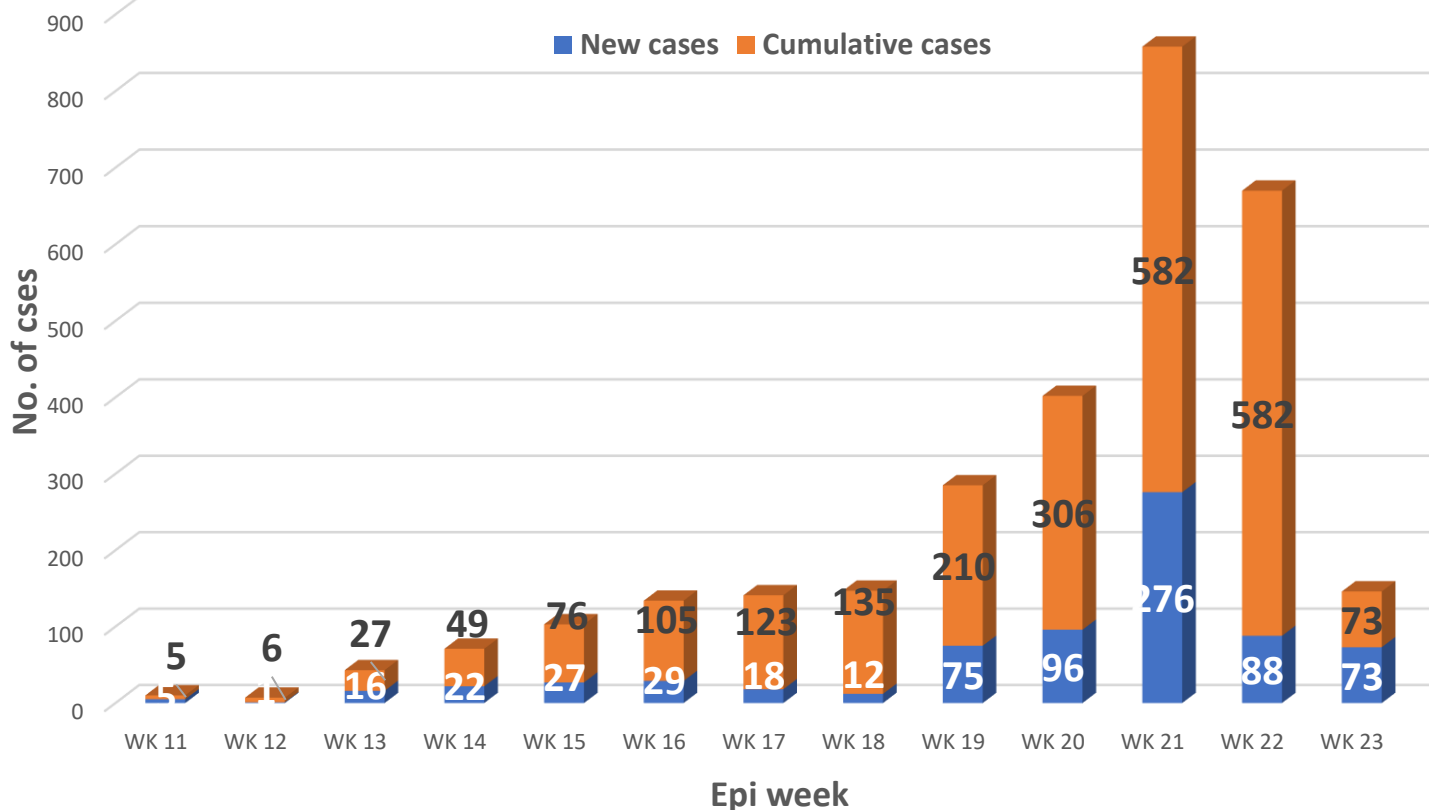

Contacts: Dr. Catherine Sozi; catherine.soz@un.org, Dr. Tugumizemu Victor; tugumizemuv@who.int, +251904055745

GLOBAL UPDATE

5,307,298

Confirmed cases

100,733

New cases last 24 hours

342,070

Total Deaths (CFR: 6.45%)

AFRICA UPDATE

112,290 confirmed cases

44,920 Recovered

3,359 Deaths

4,181 New cases (24 hrs)

Recovery rate 40.00%

CFR: 2.99%

ETHIOPIA UPDATE

Fig. 1: Weekly bar graph of confirmed COVID-19 cases in Ethiopia, 25 May 2020

Note: So far, week 23 consists of data for only one day (25 May 2020)

Fig. 2: Epidemiological details of confirmed COVID-19 cases in Ethiopia, 25-May 2020

Fig. 3: Spot map of Addis Ababa indicating confirmed COVID-19 cases, 25-May 2020