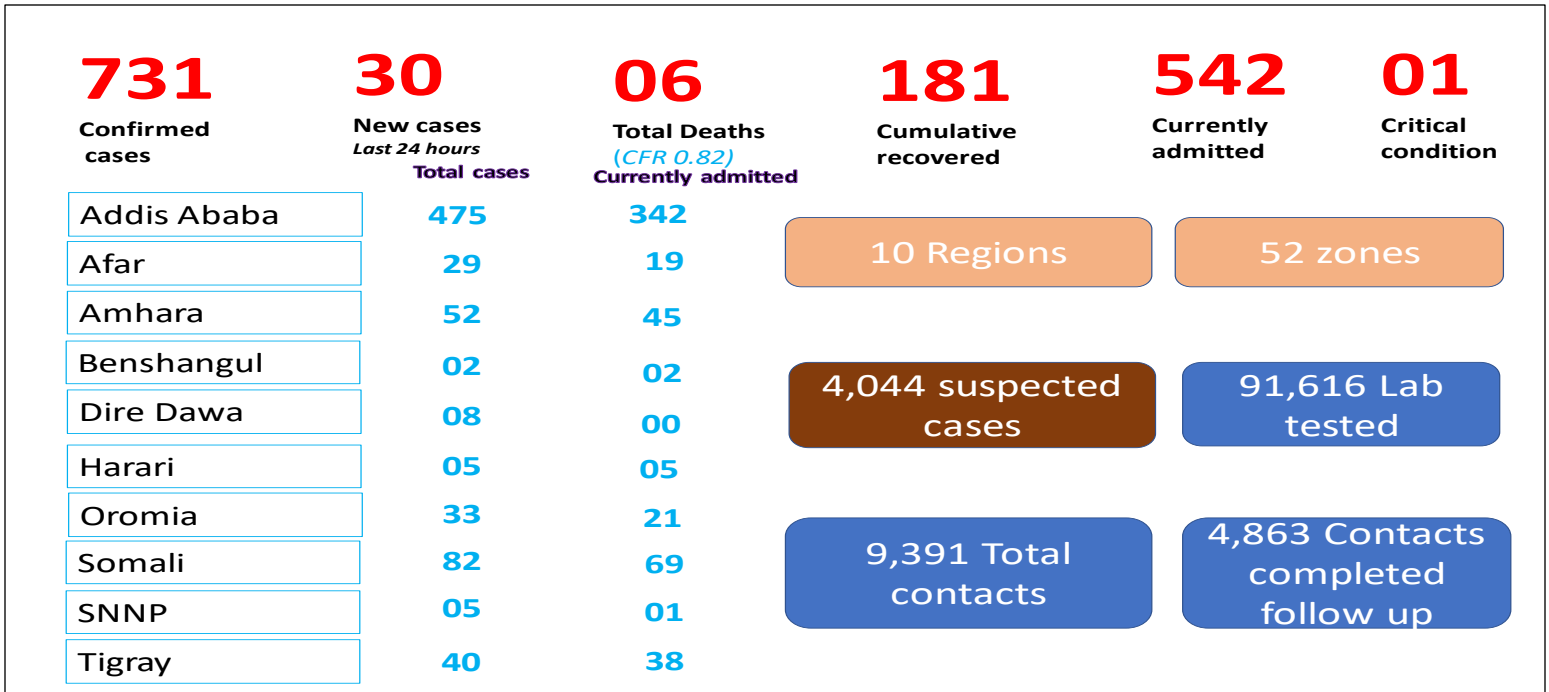

Contacts: Dr. Catherine Sozi; catherine.soz@un.org, Dr. Tugumizemu Victor; tugumizemuv@who.int, +251904055745

GLOBAL UPDATE

5,491,678

Confirmed cases

99,024

New cases last 24 hours

349,190

Total Deaths (CFR: 6.36%)

AFRICA UPDATE

120,602 confirmed cases

48,618 Recovered

3,592 Deaths

4,993 New cases (24 hrs)

Recovery rate 40.31%

CFR: 2.98%

ETHIOPIA UPDATE

Fig. 1: Ethiopia map indicating confirmed COVID-19 cases; 27 May 2020

Fig. 2: Epidemiological details of confirmed COVID-19 cases in Ethiopia, 27-May 2020

Fig. 3: Spot map of Addis Ababa indicating confirmed COVID-19 cases, 27-May 2020