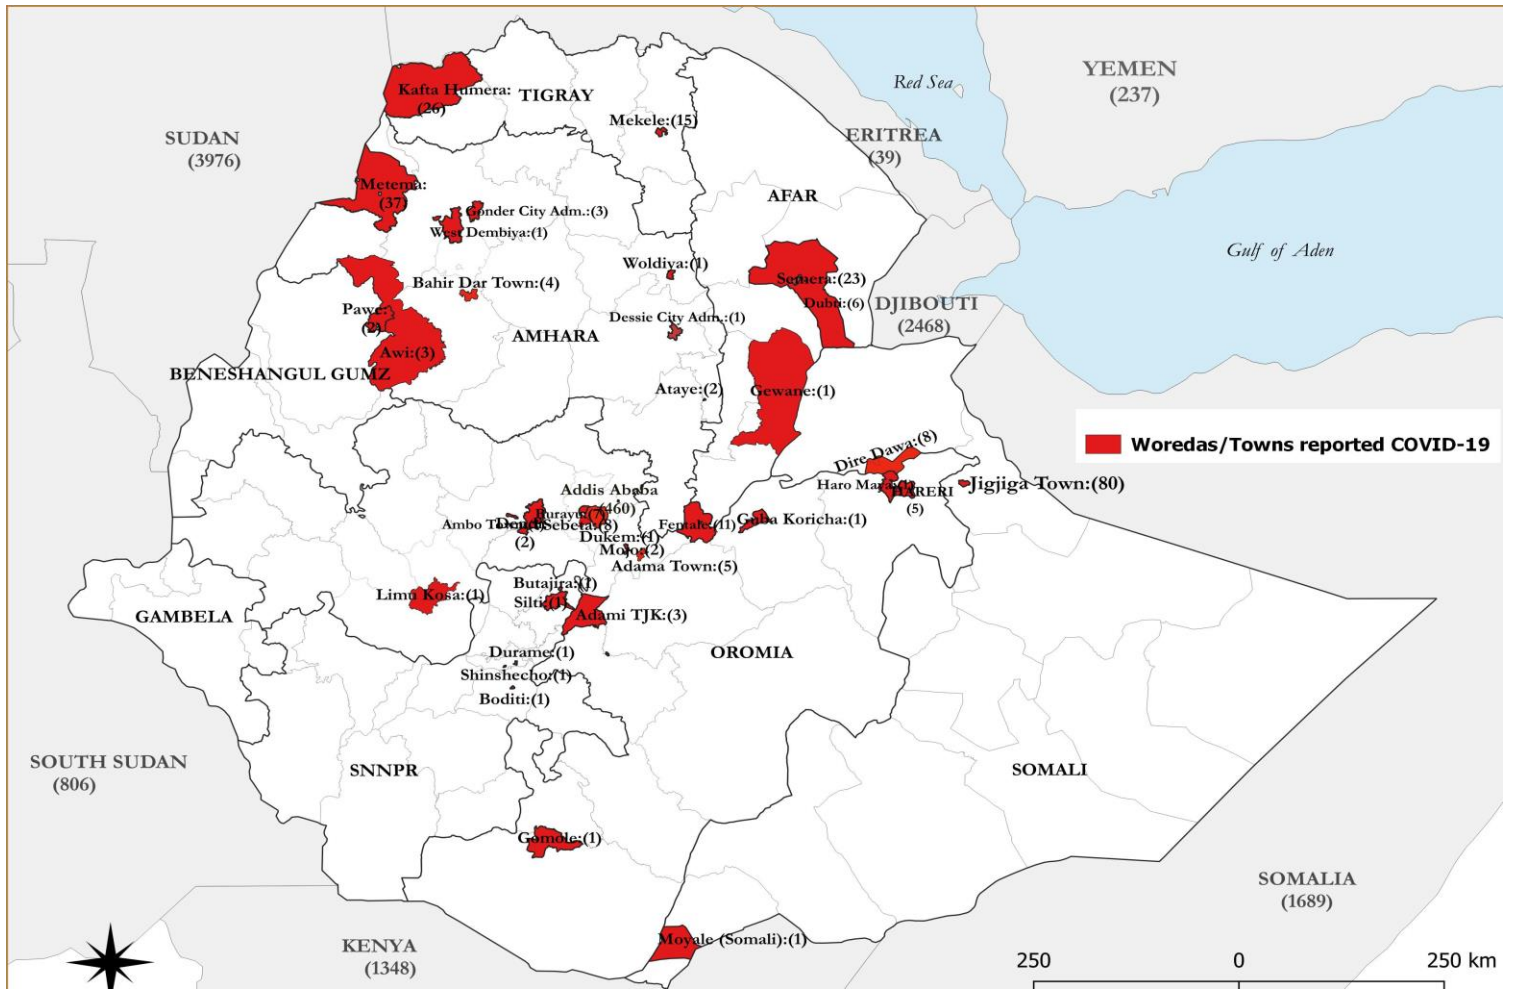

AFRICA UPDATE

120,602 confirmed cases

48,618 Recovered

3,592 Deaths

4,993 New cases (24 hrs)

Recovery rate 40.31%

CFR: 2.98%

ETHIOPIA UPDATE

Fig. 1: Ethiopia map indicating confirmed COVID-19 cases; 27 May 2020

Fig. 2: Epidemiological details of confirmed COVID-19 cases in Ethiopia, 27-May 2020

Fig. 3: Spot map of Addis Ababa indicating confirmed COVID-19 cases, 27-May 2020