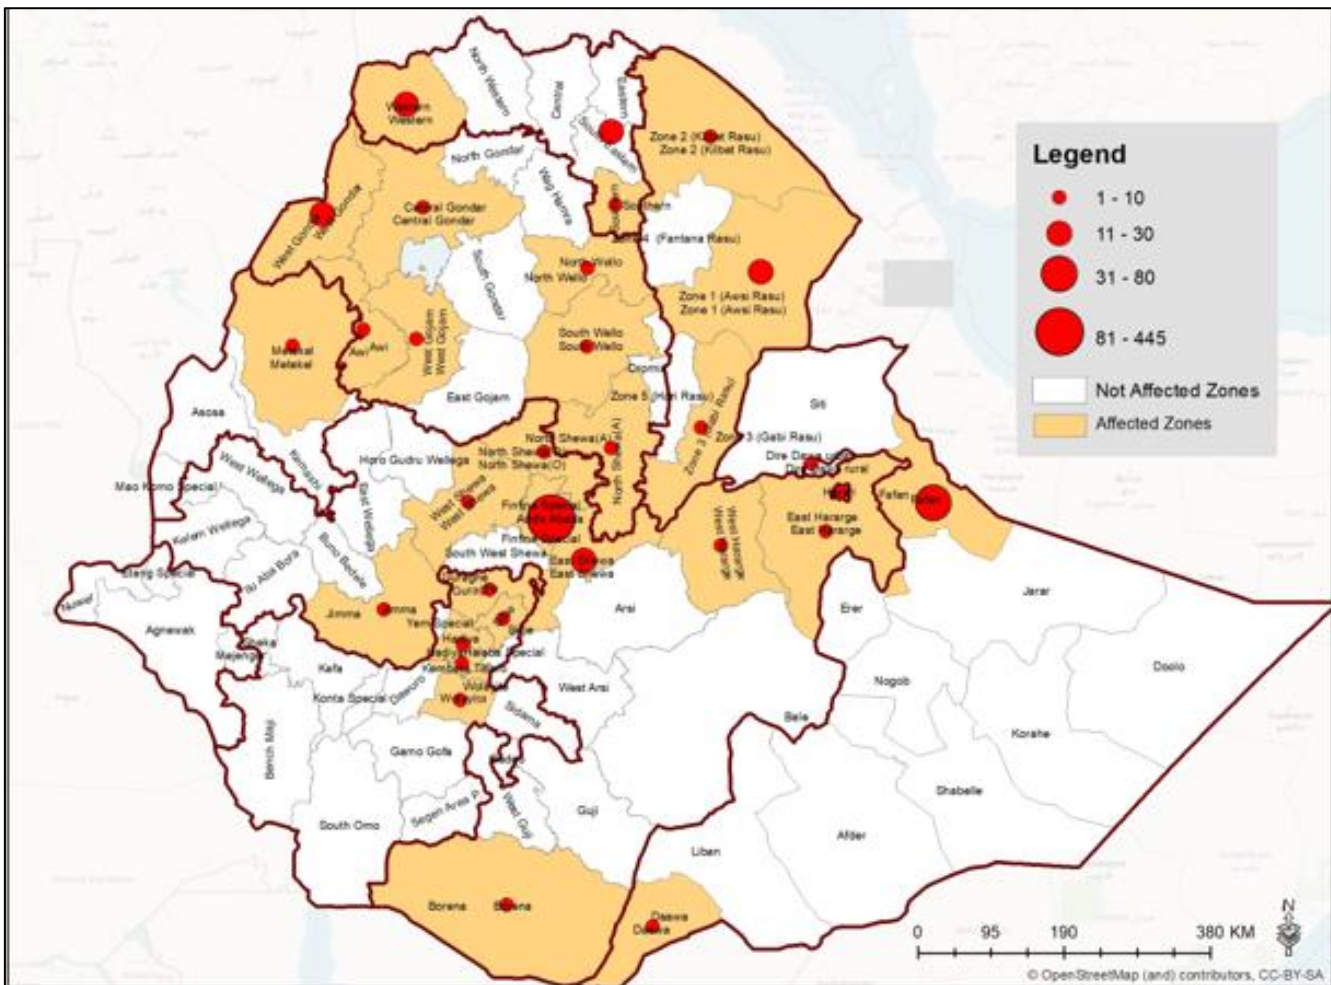

AFRICA UPDATE

124,482 confirmed cases

51,095 Recovered

3,696 Deaths

3,880 New cases (24 hrs)

Recovery rate 41.05%

CFR: 2.97%

ETHIOPIA UPDATE

Fig. 1: Ethiopia map indicating confirmed COVID-19 cases; 28 May 2020

Fig. 2: Epidemiological details of confirmed COVID-19 cases in Ethiopia, 28-May 2020

Fig. 3: Spot map of Addis Ababa indicating confirmed COVID-19 cases, 28-May 2020