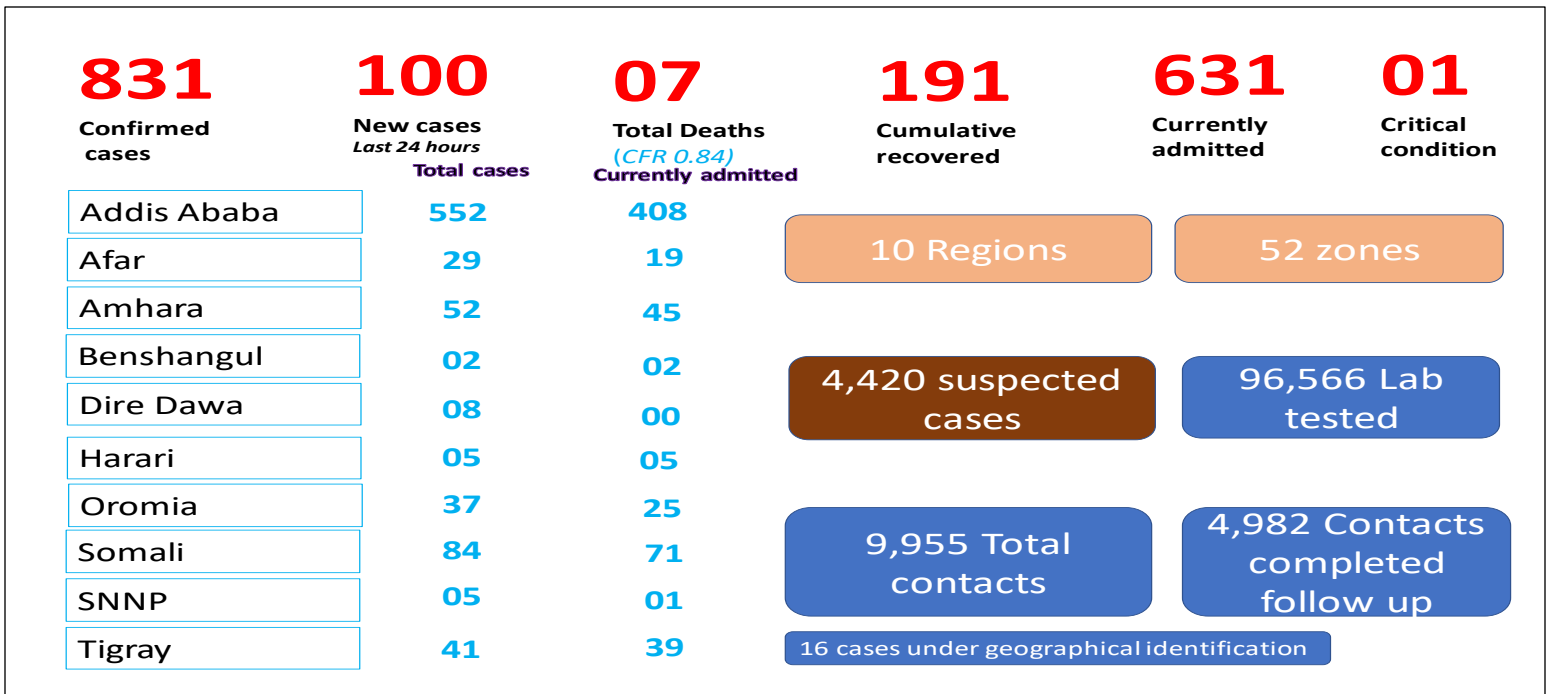

Contacts: Dr. Catherine Sozi; catherine.sozi@un.org, Dr. Tugumizemu Victor; tugumizemuv@who.int, +251904055745

GLOBAL UPDATE

5,596,550

Confirmed cases

85,316

New cases last 24 hours

353,373

Total Deaths (CFR: 6.31%)

AFRICA UPDATE

124,482 confirmed cases

51,095 Recovered

3,696 Deaths

3,880 New cases (24 hrs)

Recovery rate 41.05%

CFR: 2.97%

ETHIOPIA UPDATE

Fig. 1: Ethiopia map indicating confirmed COVID-19 cases; 28 May 2020

Fig. 2: Epidemiological details of confirmed COVID-19 cases in Ethiopia, 28-May 2020

Fig. 3: Spot map of Addis Ababa indicating confirmed COVID-19 cases, 28-May 2020