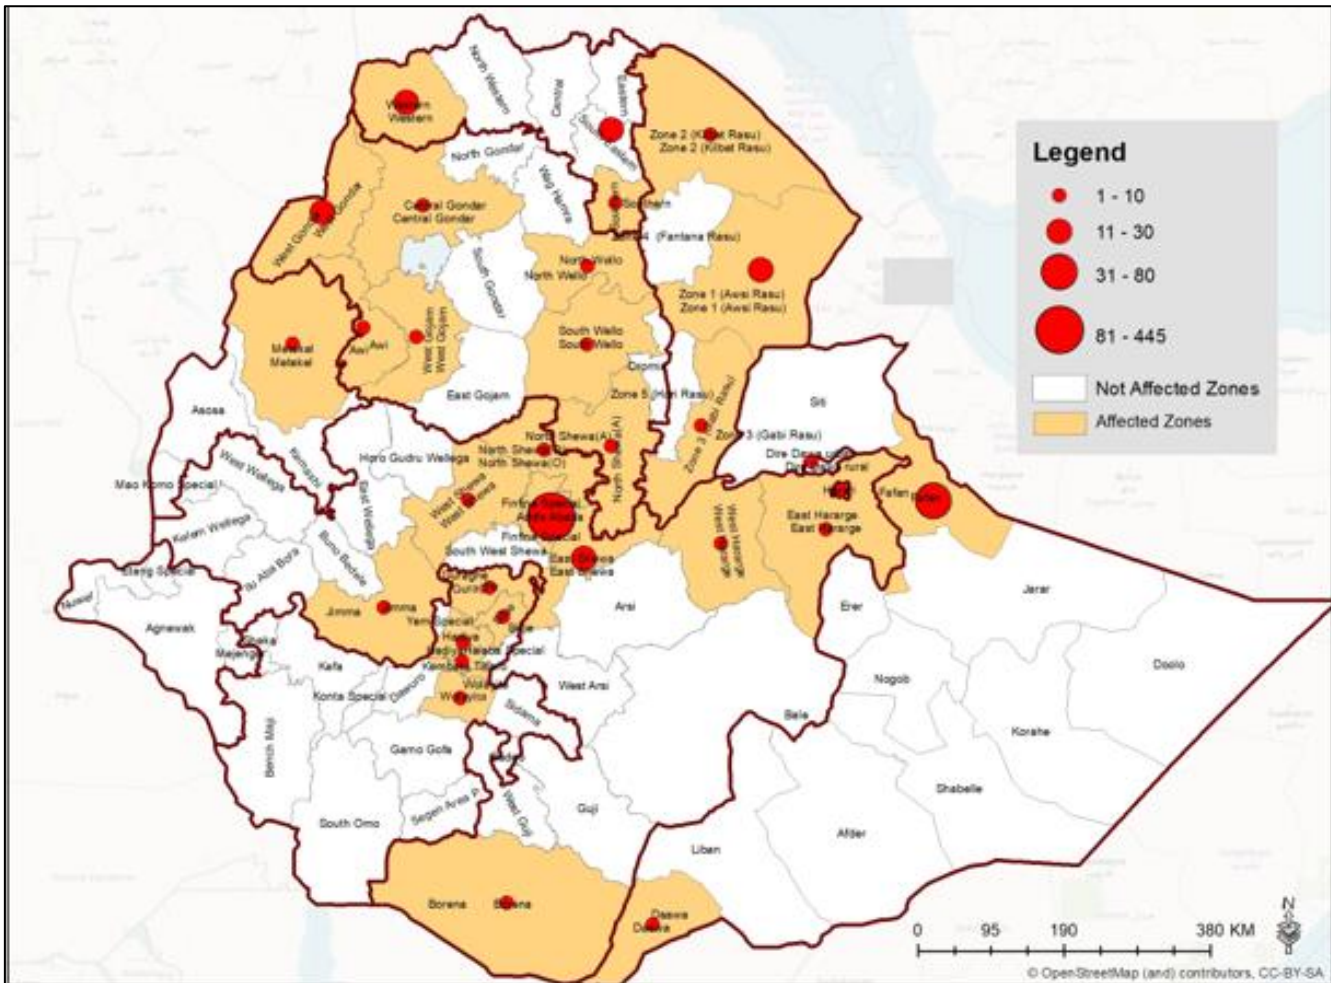

### AFRICA UPDATE

129,565 confirmed cases

53,414 Recovered

3,790 Deaths

5,083 New cases (24 hrs)

Recovery rate 41.23%

CFR: 2.93%

### ETHIOPIA UPDATE

Fig. 1: Ethiopia map indicating confirmed COVID-19 cases; 29 May 2020

Fig. 2: Epidemiological details of confirmed COVID-19 cases in Ethiopia, 29-May 2020

Fig. 3: Spot map of Addis Ababa indicating confirmed COVID-19 cases, 29-May 2020