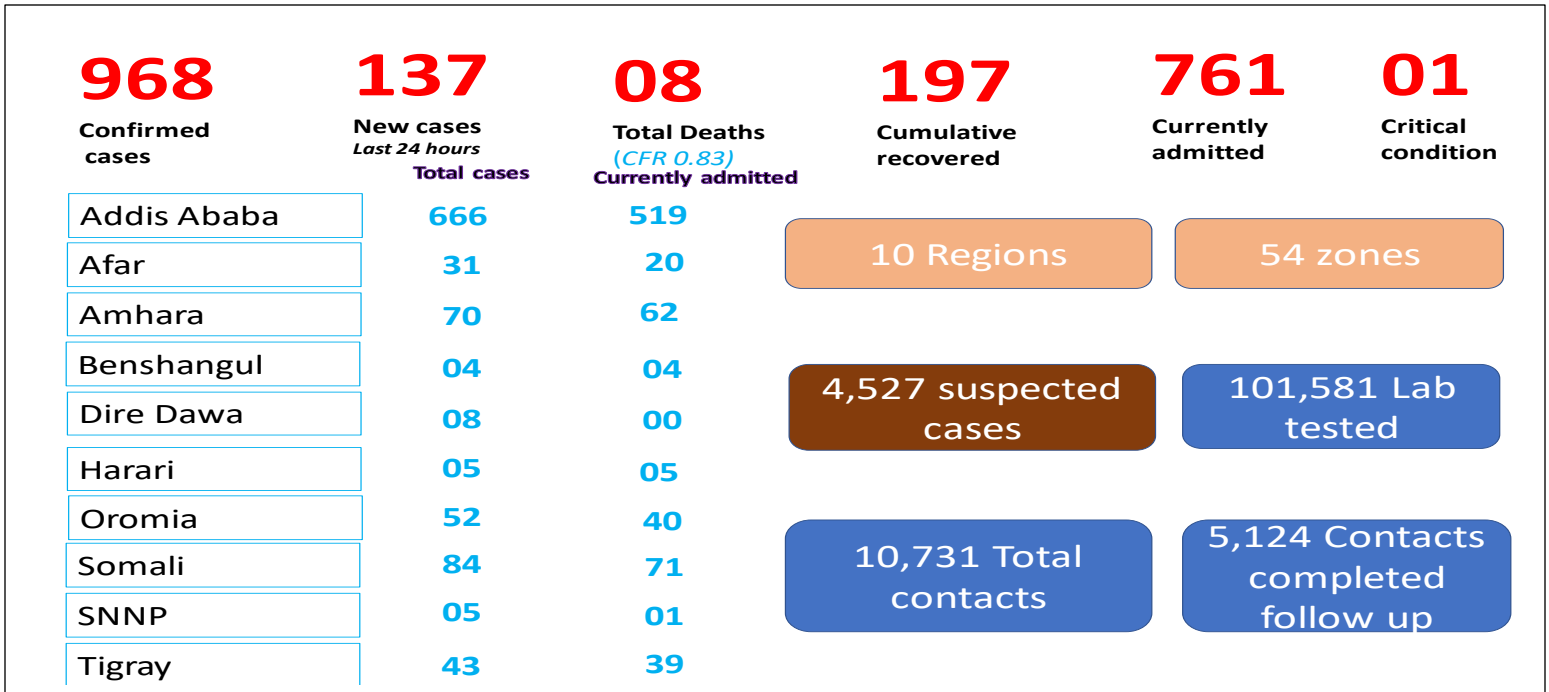

### GLOBAL UPDATE

**5,704,736**

Confirmed cases

**104,917**

New cases last 24 hours

**357,736**

Total Deaths (CFR: 6.27%)

### AFRICA UPDATE

129,565 confirmed cases

53,414 Recovered

3,790 Deaths

5,083 New cases (24 hrs)

Recovery rate 41.23%

CFR: 2.93%

### ETHIOPIA UPDATE

Fig. 1: Ethiopia map indicating confirmed COVID-19 cases; 29 May 2020

Fig. 2: Epidemiological details of confirmed COVID-19 cases in Ethiopia, 29-May 2020

Fig. 3: Spot map of Addis Ababa indicating confirmed COVID-19 cases, 29-May 2020