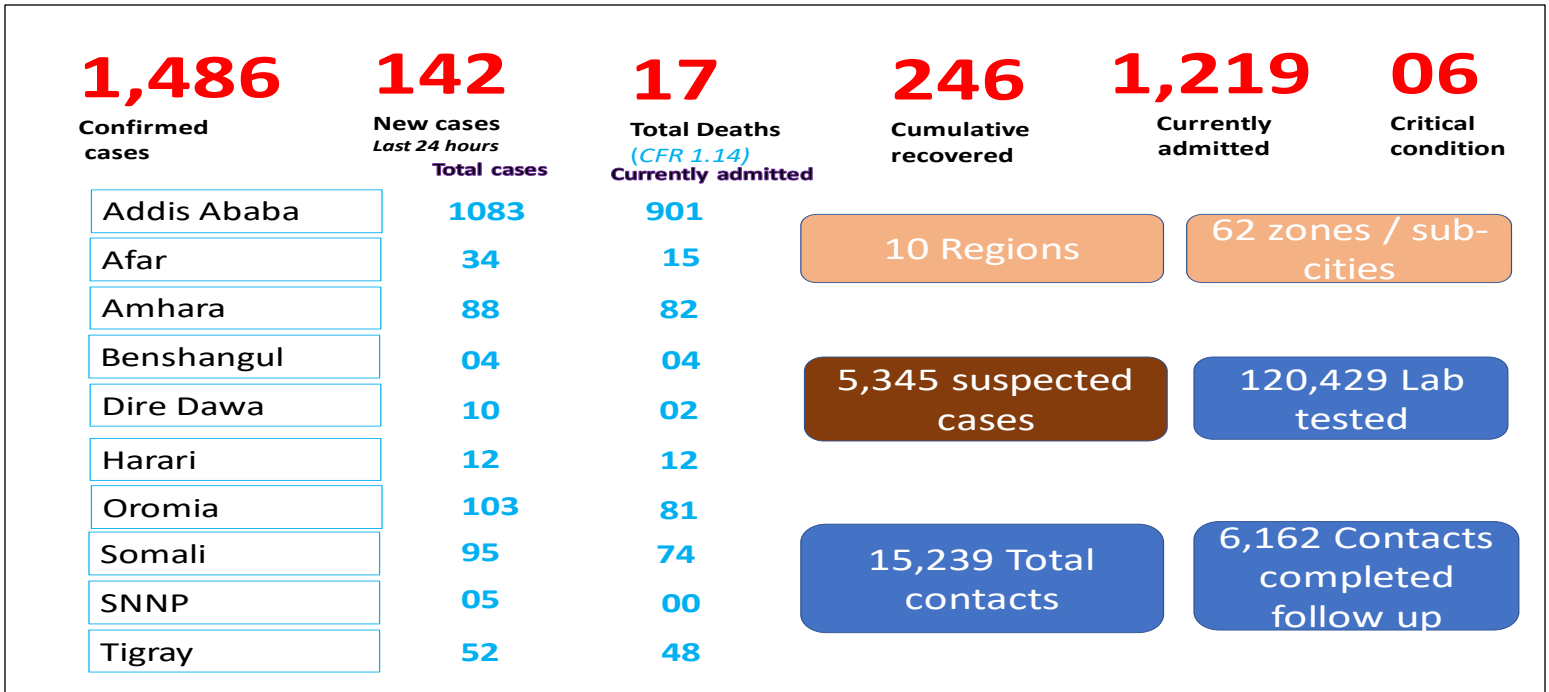

Fig 2: Epidemiological details of confirmed COVID-19 cases in Ethiopia, 03 June 2020

Fig 3: Spot map of Addis Ababa indicating confirmed COVID-19 cases, 03-June 2020