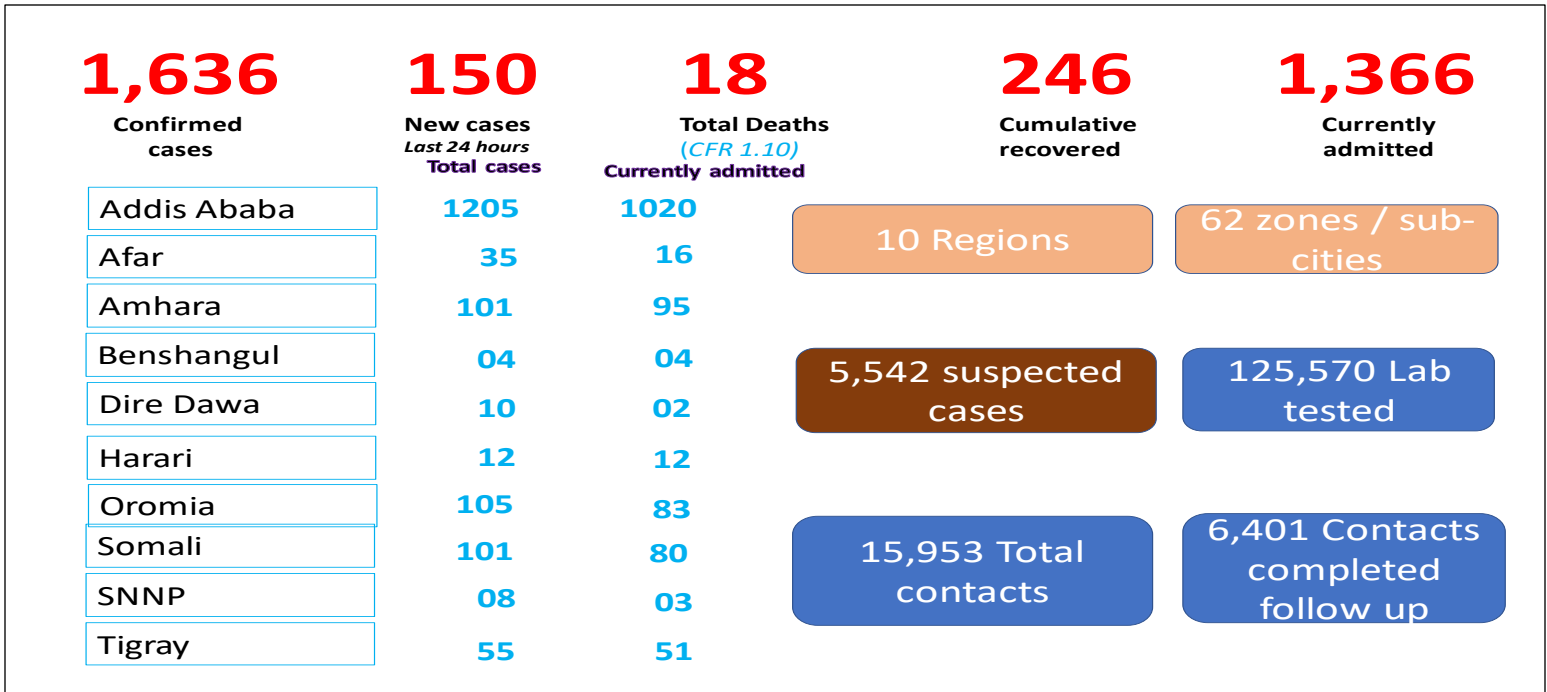

Fig 2: Epidemiological details of confirmed COVID-19 cases in Ethiopia, 04 June 2020

Fig 3: Spot map of Addis Ababa indicating confirmed COVID-19 cases, 04-June 2020