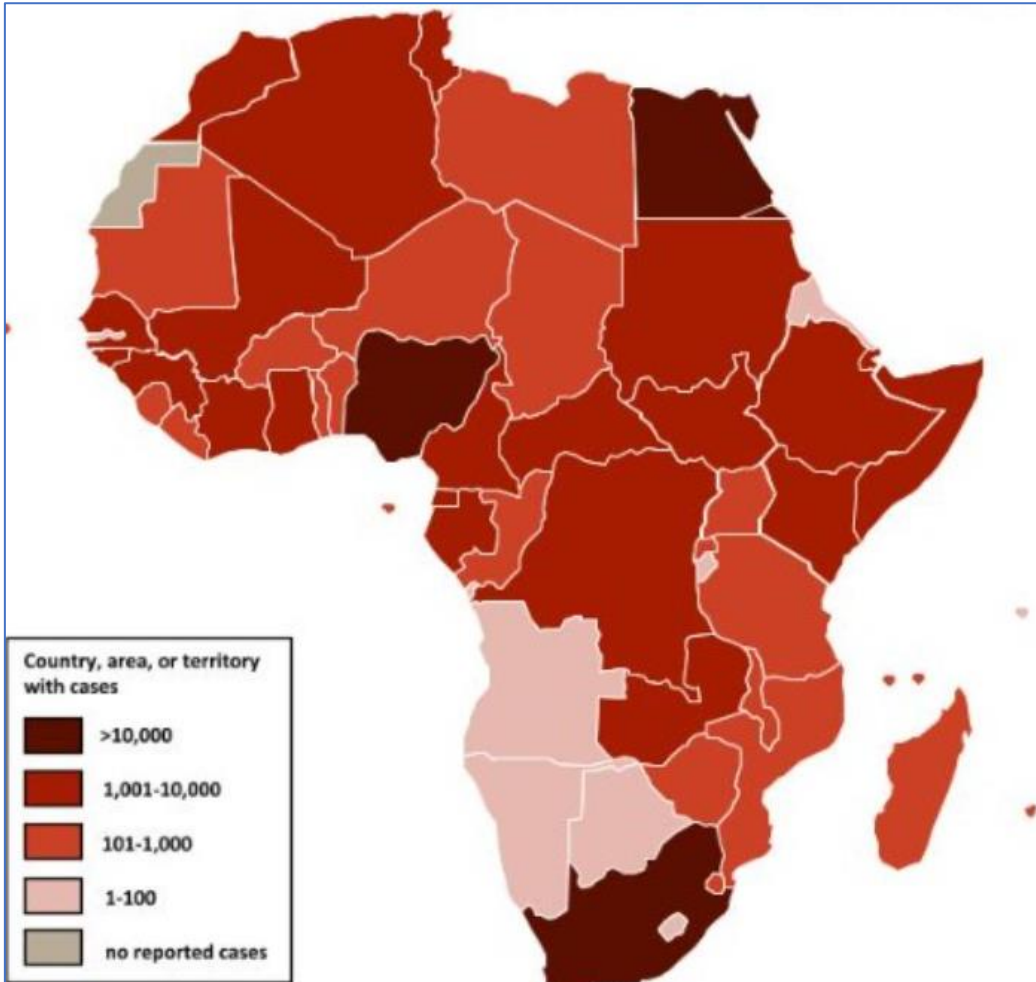

Contacts: Dr. Catherine Sozi; catherine.soz@un.org, Dr. Tugumizemu Victor; tugumizemuv@who.int, +251904055745

GLOBAL UPDATE

6,663,304

Confirmed cases

118,526

New cases last 24 hours

392,802

Total Deaths
(CFR: 5.89%)

AFRICA UPDATE

176,807 confirmed cases

78,267 Recovered

4,906 Deaths

6,149 New cases
(24 hrs)

Recovery rate
44.27%

CFR: 2.80%

Fig 1: Africa map indicating confirmed COVID-19 cases; 06 June 2020

ETHIOPIA UPDATE

Fig 2: Epidemiological details of confirmed COVID-19 cases in Ethiopia, 06 June 2020

Fig 3: Spot map of Addis Ababa indicating confirmed COVID-19 cases, 06-June 2020