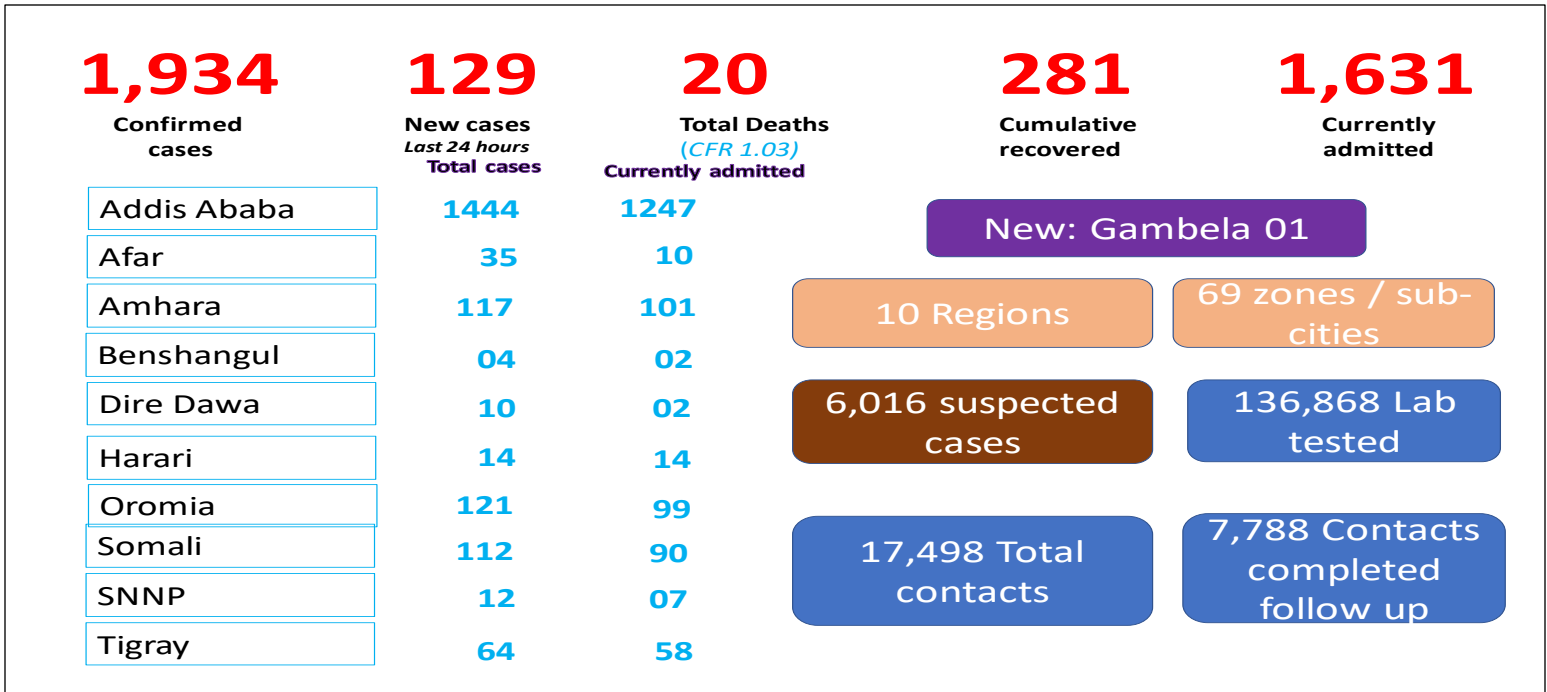

Contacts: Dr. Catherine Sozi; catherine.soz@un.org, Dr. Tugumizemu Victor; tugumizemuv@who.int, +251904055745

GLOBAL UPDATE

6,663,304

Confirmed cases

118,526

New cases last 24 hours

392,802

Total Deaths
(CFR: 5.89%)

AFRICA UPDATE

176,807 confirmed cases

78,267 Recovered

4,906 Deaths

6,149 New cases
(24 hrs)

Recovery rate
44.27%

CFR: 2.80%

Fig 1: Africa map indicating confirmed COVID-19 cases; 06 June 2020

ETHIOPIA UPDATE

Fig 2: Epidemiological details of confirmed COVID-19 cases in Ethiopia, 06 June 2020

Fig 3: Spot map of Addis Ababa indicating confirmed COVID-19 cases, 06-June 2020