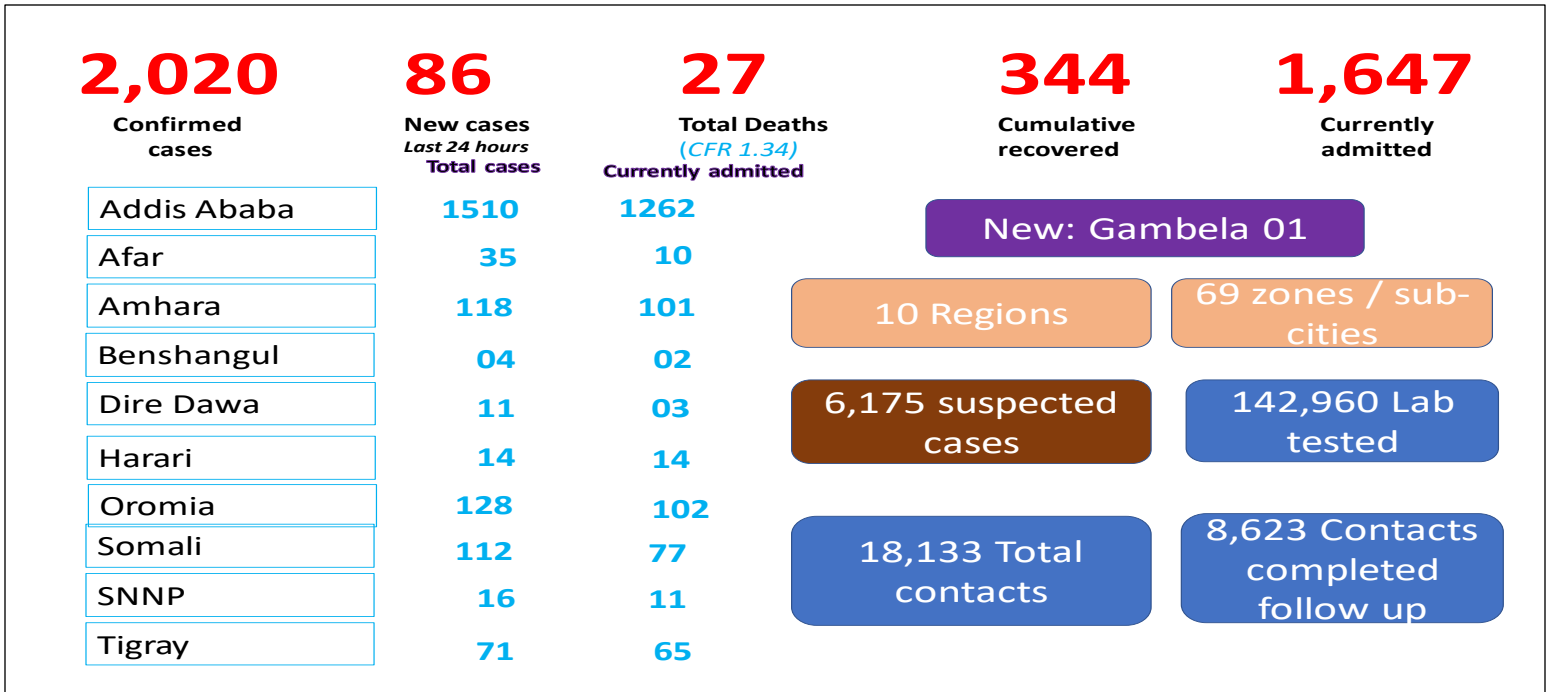

Contacts: Dr. Catherine Sozi; catherine.soz@un.org, Dr. Tugumizemu Victor; tugumizemuv@who.int, +251904055745

GLOBAL UPDATE

6,799,713

Confirmed cases

127,950

New cases last 24 hours

397,388

Total Deaths (CFR: 5.89%)

AFRICA UPDATE

184,333 confirmed cases

81,780 Recovered

5,071 Deaths

7,526 New cases (24 hrs)

Recovery rate 44.37%

CFR: 2.75%

Fig 1: Africa map indicating confirmed COVID-19 cases; 07 June 2020

ETHIOPIA UPDATE

Fig 2: Epidemiological details of confirmed COVID-19 cases in Ethiopia, 07 June 2020

Fig 3: Spot map of Addis Ababa indicating confirmed COVID-19 cases, 07-June 2020