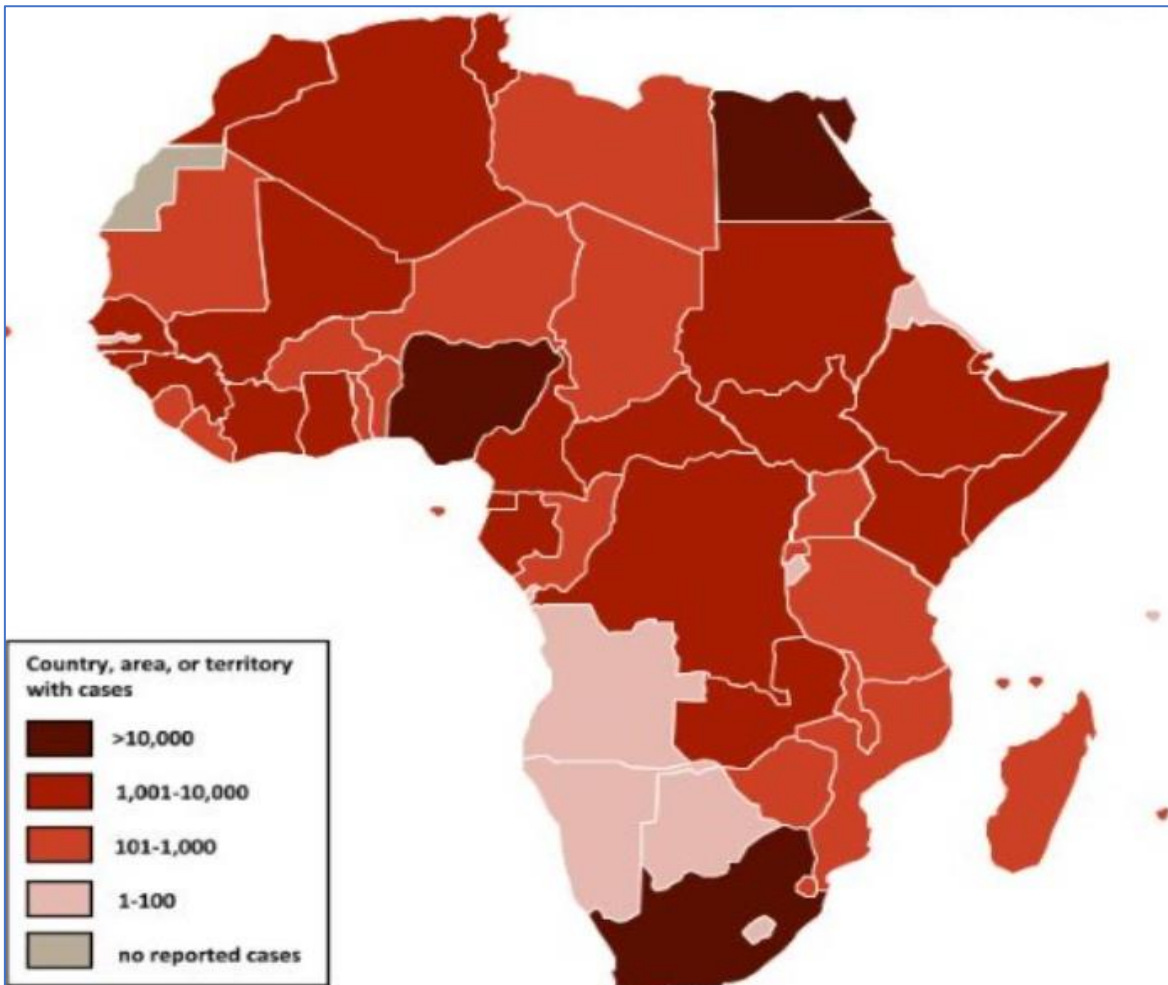

Contacts: Dr. Catherine Sozi; catherine.soz@un.org, Dr. Tugumizemu Victor; tugumizemuv@who.int, +251904055745

GLOBAL UPDATE

6,799,713

Confirmed cases

127,950

New cases last 24 hours

397,388

Total Deaths (CFR: 5.89%)

AFRICA UPDATE

184,333 confirmed cases

81,780 Recovered

5,071 Deaths

7,526 New cases (24 hrs)

Recovery rate 44.37%

CFR: 2.75%

Fig 1: Africa map indicating confirmed COVID-19 cases; 07 June 2020

ETHIOPIA UPDATE

Fig 2: Epidemiological details of confirmed COVID-19 cases in Ethiopia, 07 June 2020

Fig 3: Spot map of Addis Ababa indicating confirmed COVID-19 cases, 07-June 2020