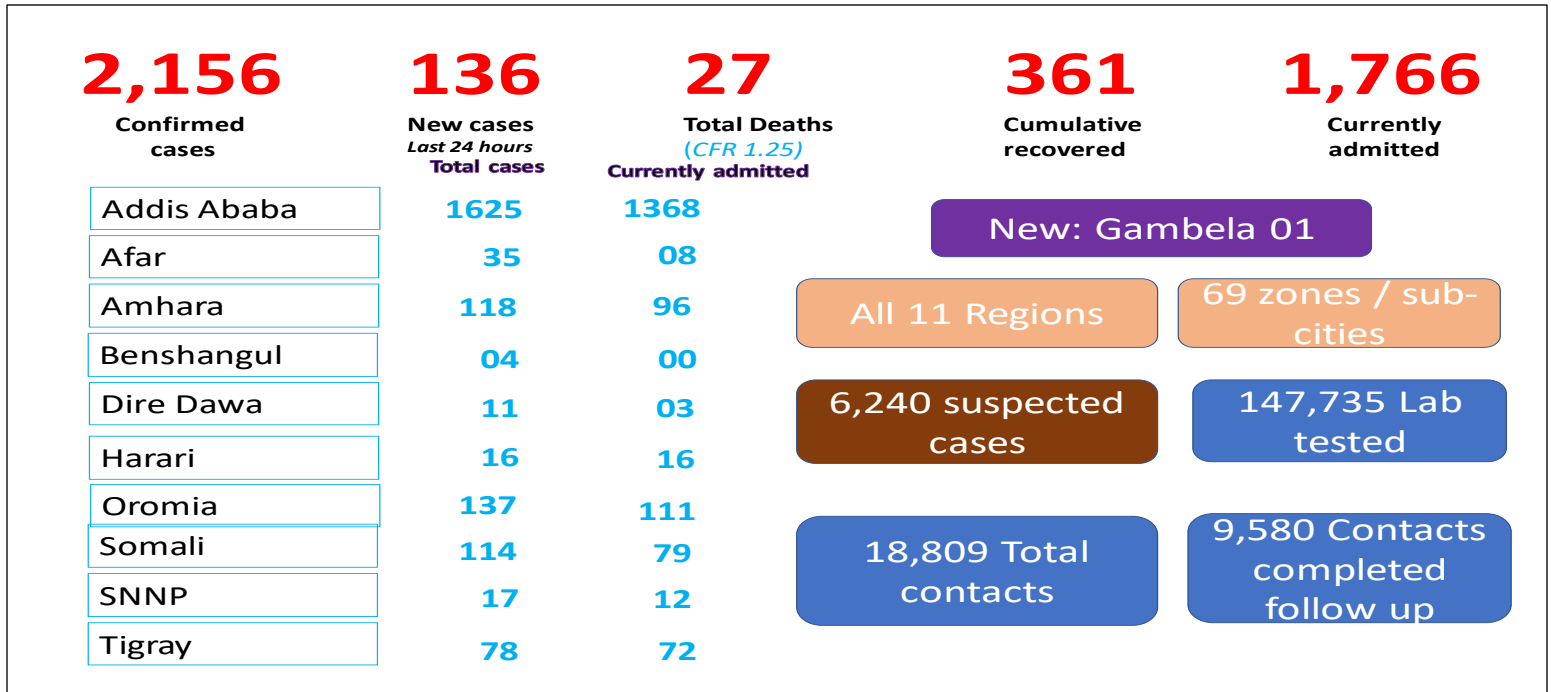

### GLOBAL UPDATE

**6,931,000**

Confirmed cases

**136,405**

New cases last 24 hours

**400,857**

Total Deaths (CFR: 5.89%)

### AFRICA UPDATE

189,434 confirmed cases

82,888 Recovered

5,175 Deaths

5,101 New cases (24 hrs)

Recovery rate 43.76%

CFR: 2.73%

Fig 1: Ethiopia map indicating confirmed COVID-19 cases; 08 June 2020

## ETHIOPIA UPDATE

Fig 2: Epidemiological details of confirmed COVID-19 cases in Ethiopia, 08 June 2020

Fig 3: Distribution of confirmed COVID-19 cases in Addis Ababa, 07-June 2020