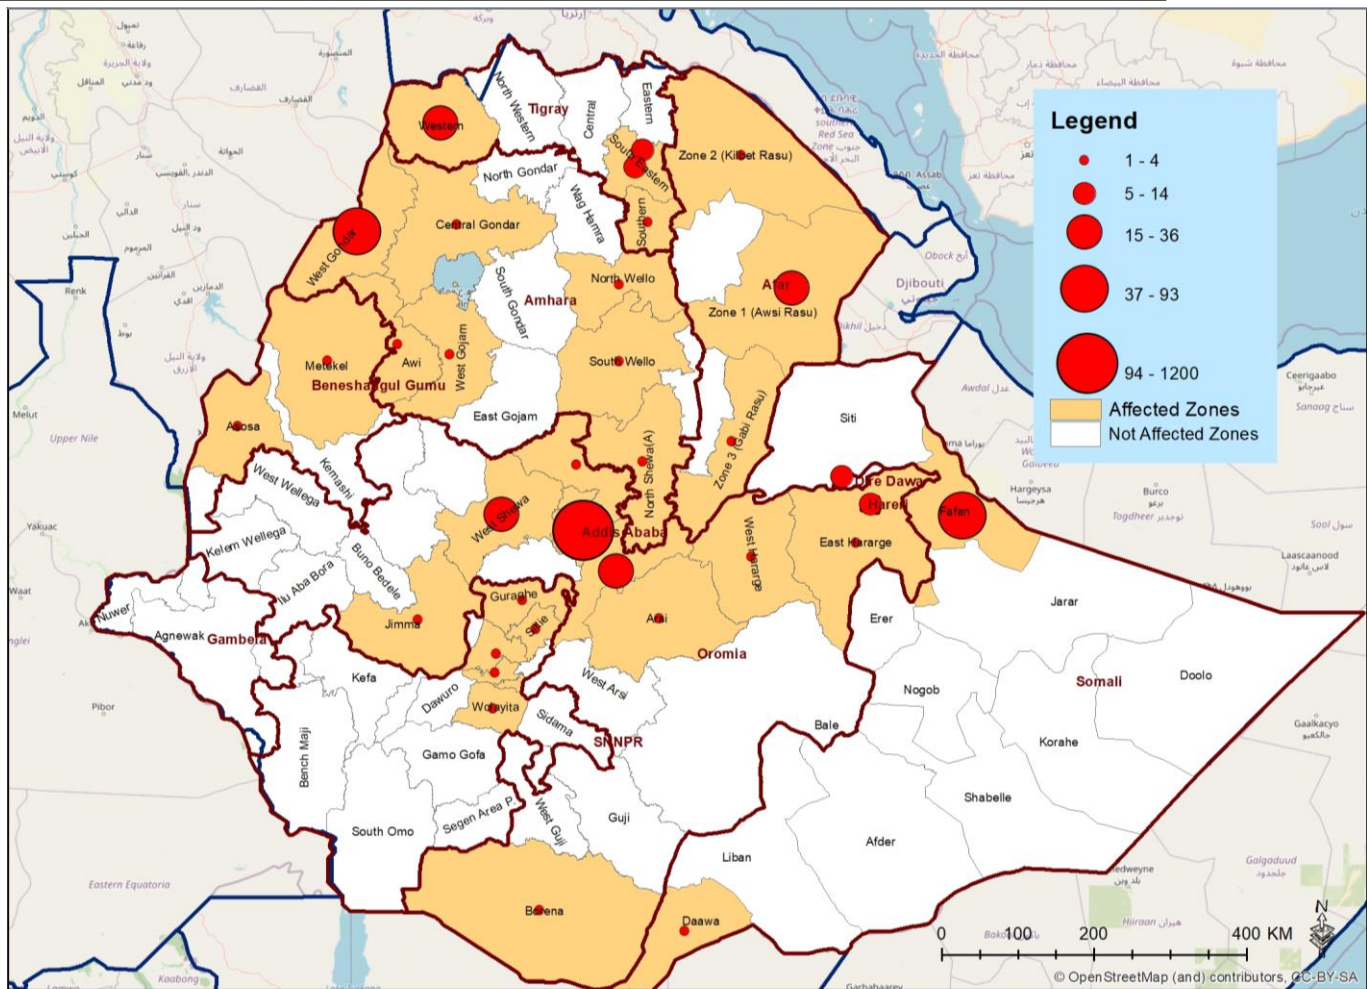

### GLOBAL UPDATE

**6,931,000**

Confirmed cases

**136,405**

New cases last 24 hours

**400,857**

Total Deaths (CFR: 5.89%)

### AFRICA UPDATE

189,434 confirmed cases

82,888 Recovered

5,175 Deaths

5,101 New cases (24 hrs)

Recovery rate 43.76%

CFR: 2.73%

Fig 1: Ethiopia map indicating confirmed COVID-19 cases; 08 June 2020

## ETHIOPIA UPDATE

Fig 2: Epidemiological details of confirmed COVID-19 cases in Ethiopia, 08 June 2020

Fig 3: Distribution of confirmed COVID-19 cases in Addis Ababa, 07-June 2020