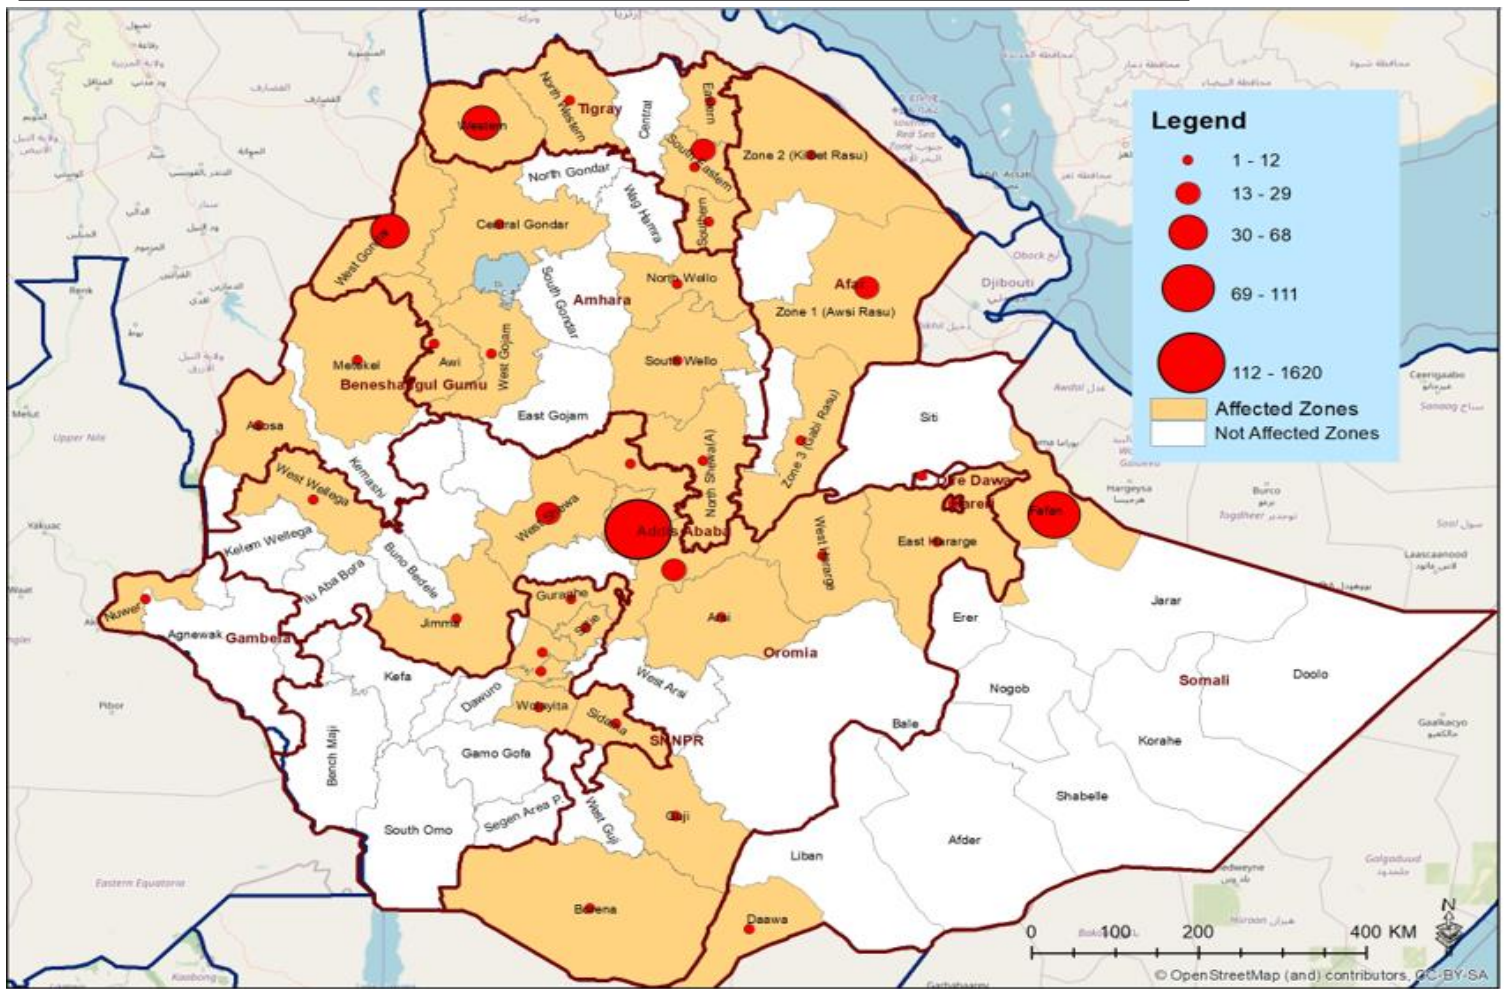

Contacts: Dr. Catherine Sozi; catherine.sozi@un.org, Dr. Tugumizemu Victor; tugumizemuv@who.int, +251904055745

GLOBAL UPDATE

7,145,539

Confirmed cases

108,918

New cases last 24 hours

408,025

Total Deaths (CFR: 5.71%)

AFRICA UPDATE

203,899 confirmed cases

91,398 Recovered

5,530 Deaths

6,586 New cases (24 hrs)

Recovery rate 44.83%

CFR: 2.71%

Fig 1: Ethiopia map indicating confirmed COVID-19 cases; 10 June 2020

ETHIOPIA UPDATE

Fig 2: Epidemiological details of confirmed COVID-19 cases in Ethiopia, 10 June 2020

Fig 3: Spot map Addis Ababa indicating confirmed COVID-19 cases in Addis Ababa, 10-June 2020