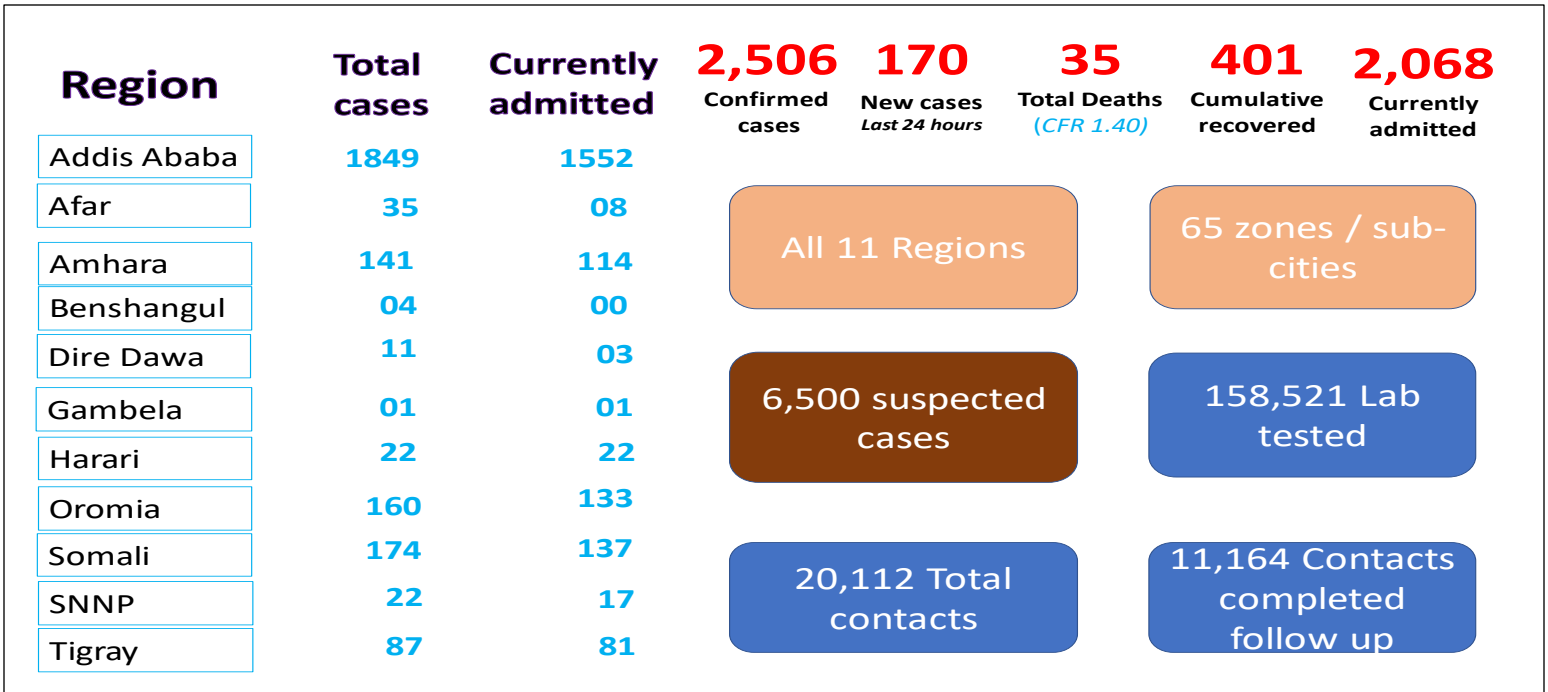

Contacts: Dr. Catherine Sozi; catherine.sozi@un.org, Dr. Tugumizemu Victor; tugumizemuv@who.int, +251904055745

GLOBAL UPDATE

7,145,539

Confirmed cases

108,918

New cases last 24 hours

408,025

Total Deaths (CFR: 5.71%)

AFRICA UPDATE

203,899 confirmed cases

91,398 Recovered

5,530 Deaths

6,586 New cases (24 hrs)

Recovery rate 44.83%

CFR: 2.71%

Fig 1: Ethiopia map indicating confirmed COVID-19 cases; 10 June 2020

ETHIOPIA UPDATE

Fig 2: Epidemiological details of confirmed COVID-19 cases in Ethiopia, 10 June 2020

Fig 3: Spot map Addis Ababa indicating confirmed COVID-19 cases in Addis Ababa, 10-June 2020