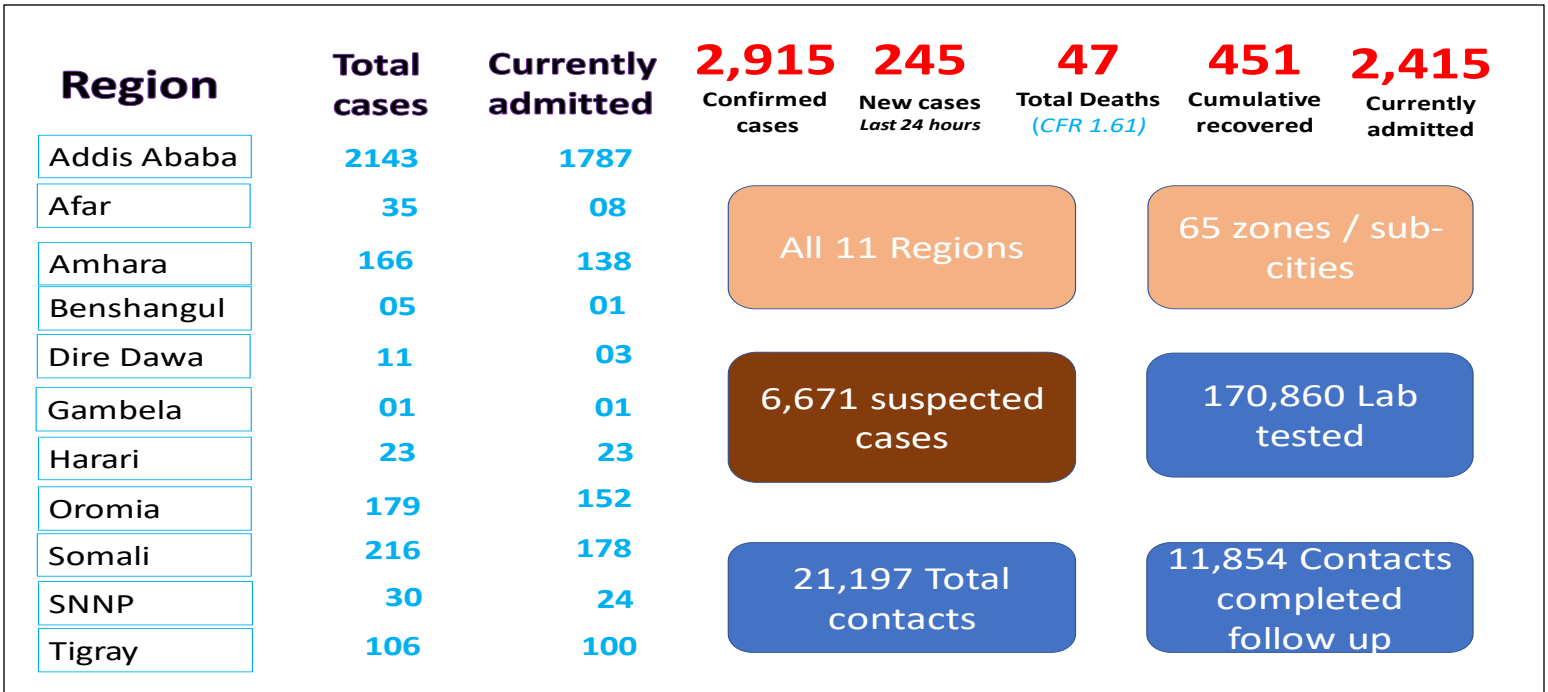

### GLOBAL UPDATE

**7,410,510**

Confirmed cases

**128,399**

New cases last 24 hours

**418,294**

Total Deaths (CFR: 5.64%)

### AFRICA UPDATE

218,229 confirmed cases

97,891 Recovered

5,791 Deaths

7,236 New cases (24 hrs)

Recovery rate 44.86%

CFR: 2.65%

Fig 1: Ethiopia map indicating confirmed COVID-19 cases; 12 June 2020

ETHIOPIA UPDATE

Fig 2: Epidemiological details of confirmed COVID-19 cases in Ethiopia, 12 June 2020

Fig 3: Spot map Addis Ababa indicating confirmed COVID-19 cases, 12-June 2020