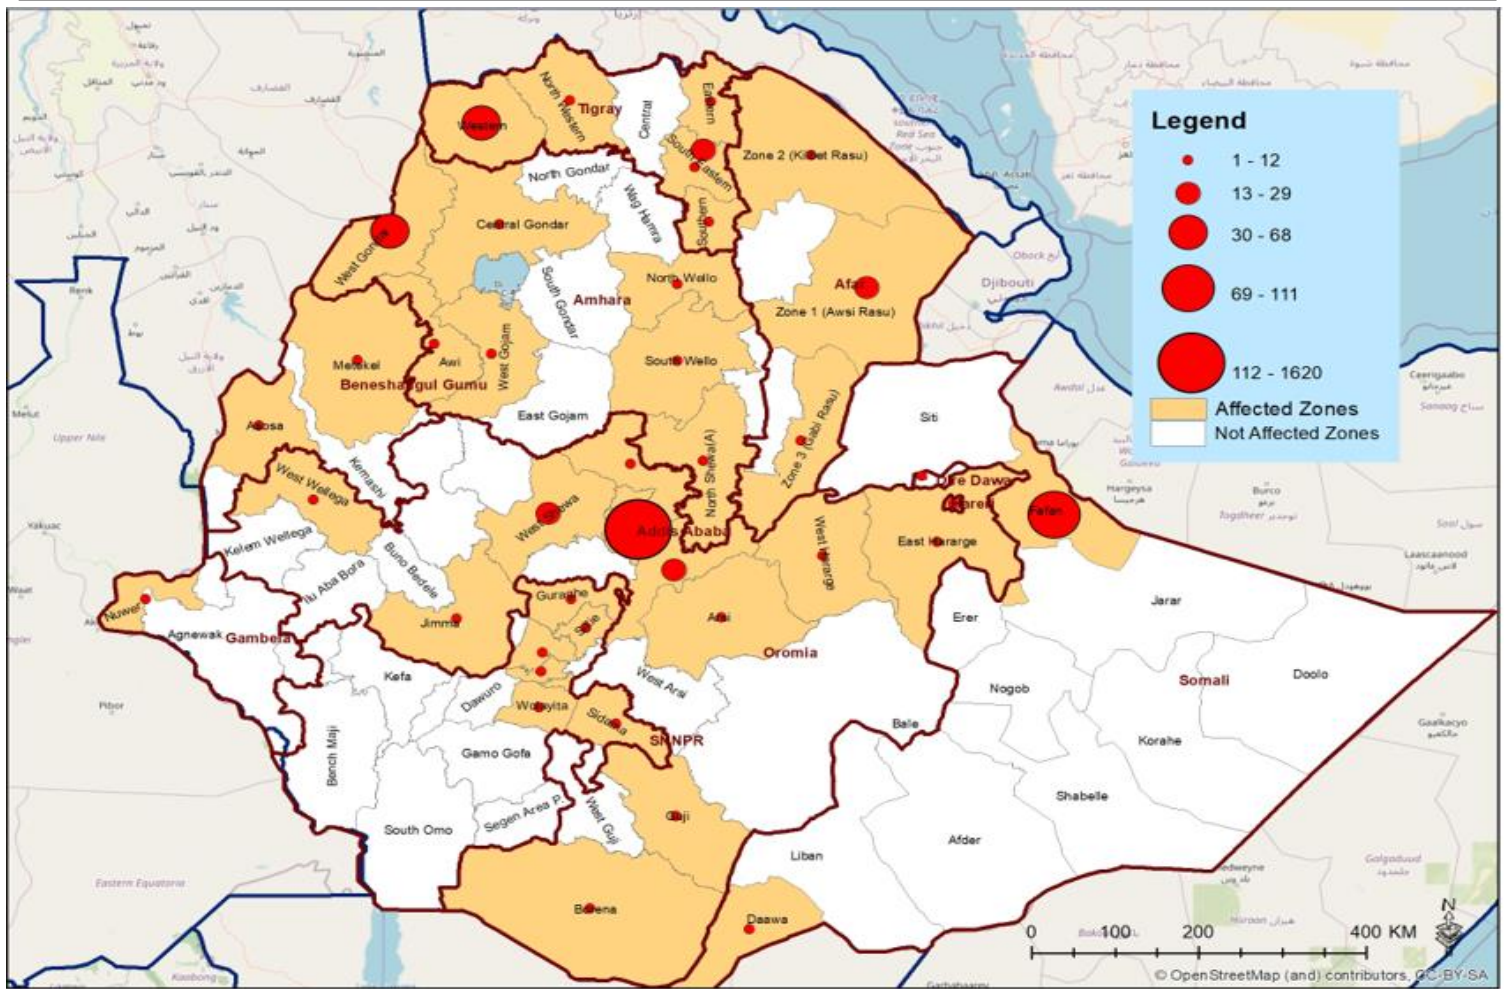

### GLOBAL UPDATE

**7,410,510**

Confirmed cases

**128,399**

New cases last 24 hours

**418,294**

Total Deaths (CFR: 5.64%)

### AFRICA UPDATE

218,229 confirmed cases

97,891 Recovered

5,791 Deaths

7,236 New cases (24 hrs)

Recovery rate 44.86%

CFR: 2.65%

Fig 1: Ethiopia map indicating confirmed COVID-19 cases; 12 June 2020

ETHIOPIA UPDATE

Fig 2: Epidemiological details of confirmed COVID-19 cases in Ethiopia, 12 June 2020

Fig 3: Spot map Addis Ababa indicating confirmed COVID-19 cases, 12-June 2020