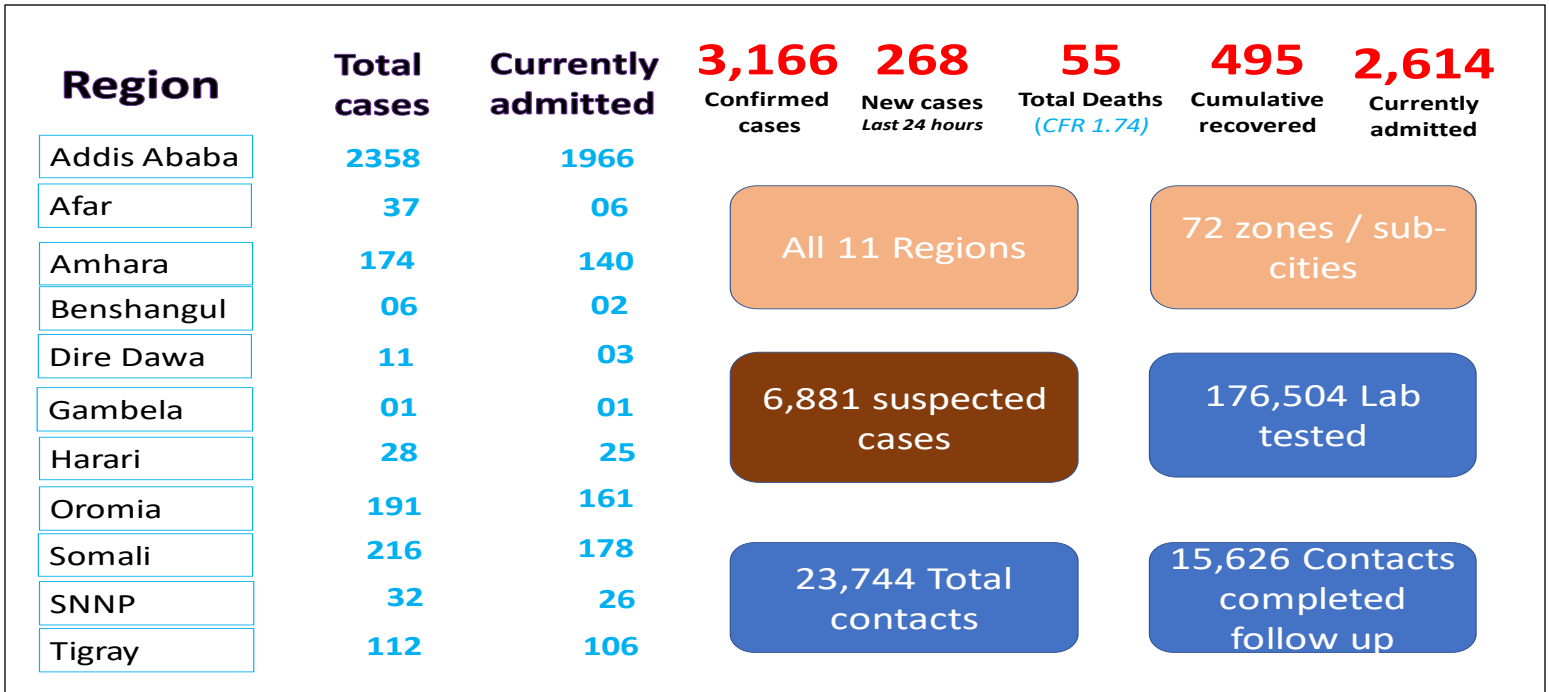

Contacts: Dr. Catherine Sozi; catherine.sozi@un.org, Dr. Tugumizemu Victor; tugumizemuv@who.int, +251904055745

GLOBAL UPDATE

7,553,182

Confirmed cases

136,572

New cases last 24 hours

423,349

Total Deaths (CFR: 5.64%)

AFRICA UPDATE

226,034 confirmed cases

103,323 Recovered

6,070 Deaths

7,805 New cases (24 hrs)

Recovery rate 45.71%

CFR: 2.69%

Fig 1: Ethiopia map indicating confirmed COVID-19 cases; 13 June 2020

ETHIOPIA UPDATE

Fig 2: Epidemiological details of confirmed COVID-19 cases in Ethiopia, 13 June 2020

Fig 3: Symptomatic and asymptomatic confirmed COVID-19 cases by age group in Ethiopia, 13-June 2020