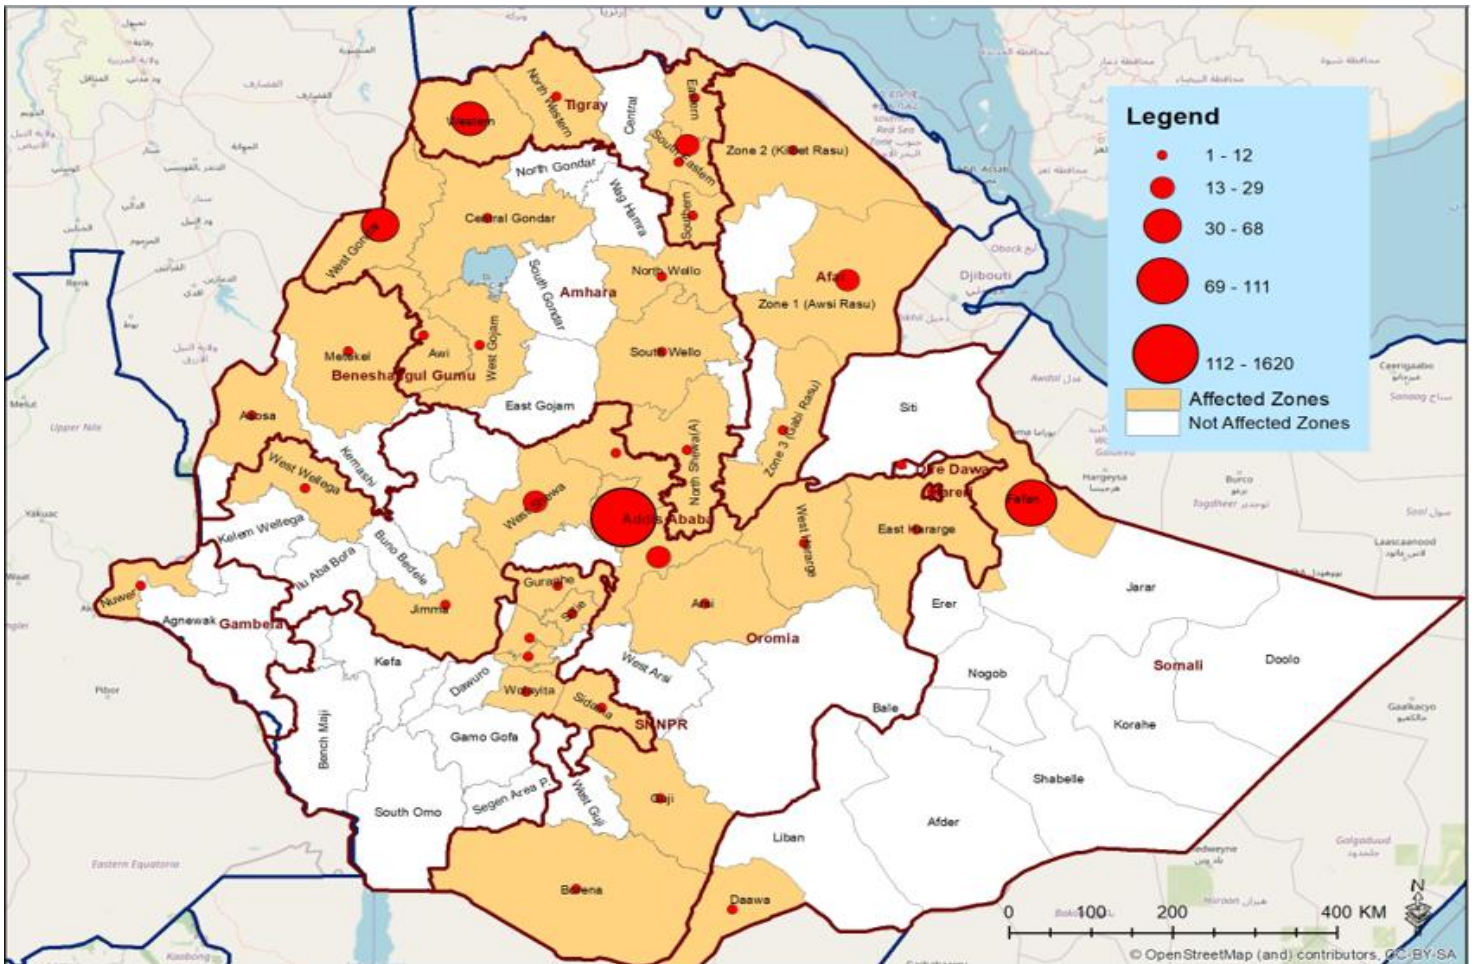

Contacts: Dr. Catherine Sozi; catherine.sozi@un.org, Dr. Tugumizemu Victor; tugumizemuv@who.int, +251904055745

GLOBAL UPDATE

7,553,182

Confirmed cases

136,572

New cases last 24 hours

423,349

Total Deaths (CFR: 5.64%)

AFRICA UPDATE

226,034 confirmed cases

103,323 Recovered

6,070 Deaths

7,805 New cases (24 hrs)

Recovery rate 45.71%

CFR: 2.69%

Fig 1: Ethiopia map indicating confirmed COVID-19 cases; 13 June 2020

ETHIOPIA UPDATE

Fig 2: Epidemiological details of confirmed COVID-19 cases in Ethiopia, 13 June 2020

Fig 3: Symptomatic and asymptomatic confirmed COVID-19 cases by age group in Ethiopia, 13-June 2020