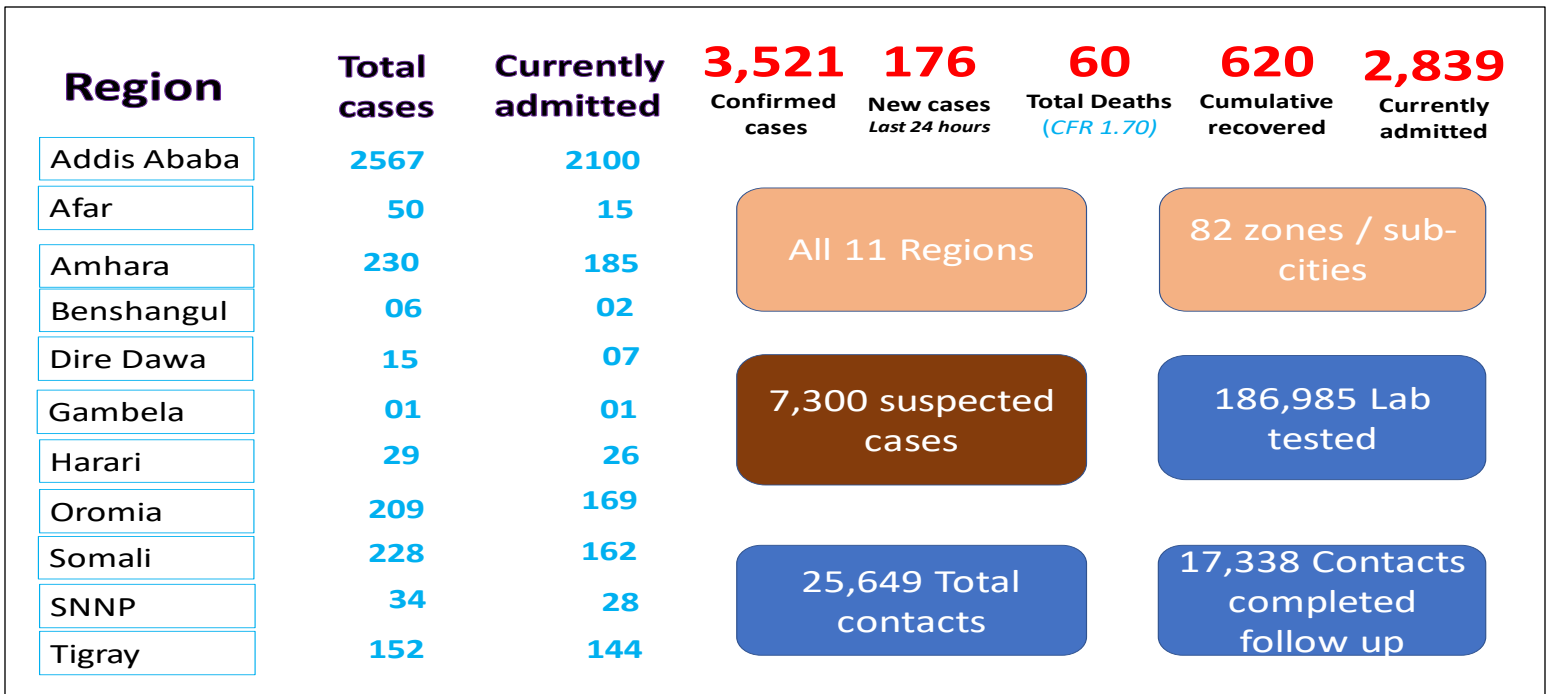

Contacts: Dr. Catherine Sozi; catherine.soz@un.org, Dr. Tugumizemu Victor; tugumizemuv@who.int, +251904055745

GLOBAL UPDATE

7,823,289

Confirmed cases

137,526

New cases last 24 hours

431,541

Total Deaths (CFR: 5.64%)

AFRICA UPDATE

244,055 confirmed cases

111,254 Recovered

6,546 Deaths

10,323 New cases (24 hrs)

Recovery rate 45.59%

CFR: 2.68%

Fig 1: Ethiopia map indicating confirmed COVID-19 cases; 15 June 2020

ETHIOPIA UPDATE

Fig 2: Epidemiological details of confirmed COVID-19 cases in Ethiopia, 15 June 2020

Fig 3: Prevalence of confirmed COVID-19 cases in Addis Ababa Sub-Cities, 15-June 2020