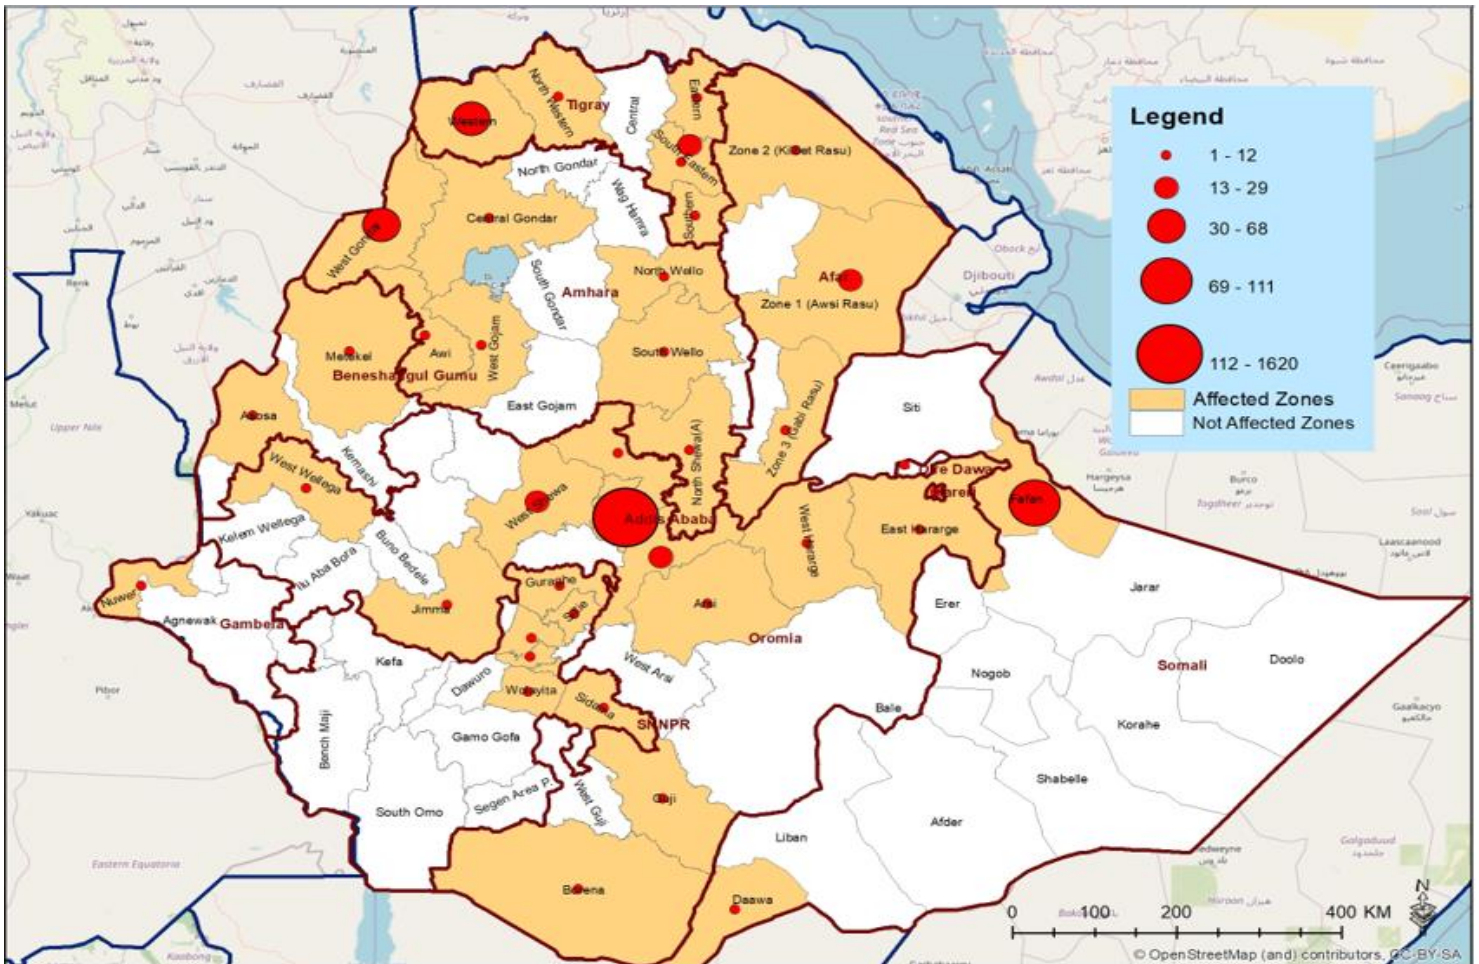

Contacts: Dr. Catherine Sozi; catherine.soz@un.org, Dr. Tugumizemu Victor; tugumizemuv@who.int, +251904055745

GLOBAL UPDATE

7,823,289

Confirmed cases

137,526

New cases last 24 hours

431,541

Total Deaths (CFR: 5.64%)

AFRICA UPDATE

244,055 confirmed cases

111,254 Recovered

6,546 Deaths

10,323 New cases (24 hrs)

Recovery rate 45.59%

CFR: 2.68%

Fig 1: Ethiopia map indicating confirmed COVID-19 cases; 15 June 2020

ETHIOPIA UPDATE

Fig 2: Epidemiological details of confirmed COVID-19 cases in Ethiopia, 15 June 2020

Fig 3: Prevalence of confirmed COVID-19 cases in Addis Ababa Sub-Cities, 15-June 2020