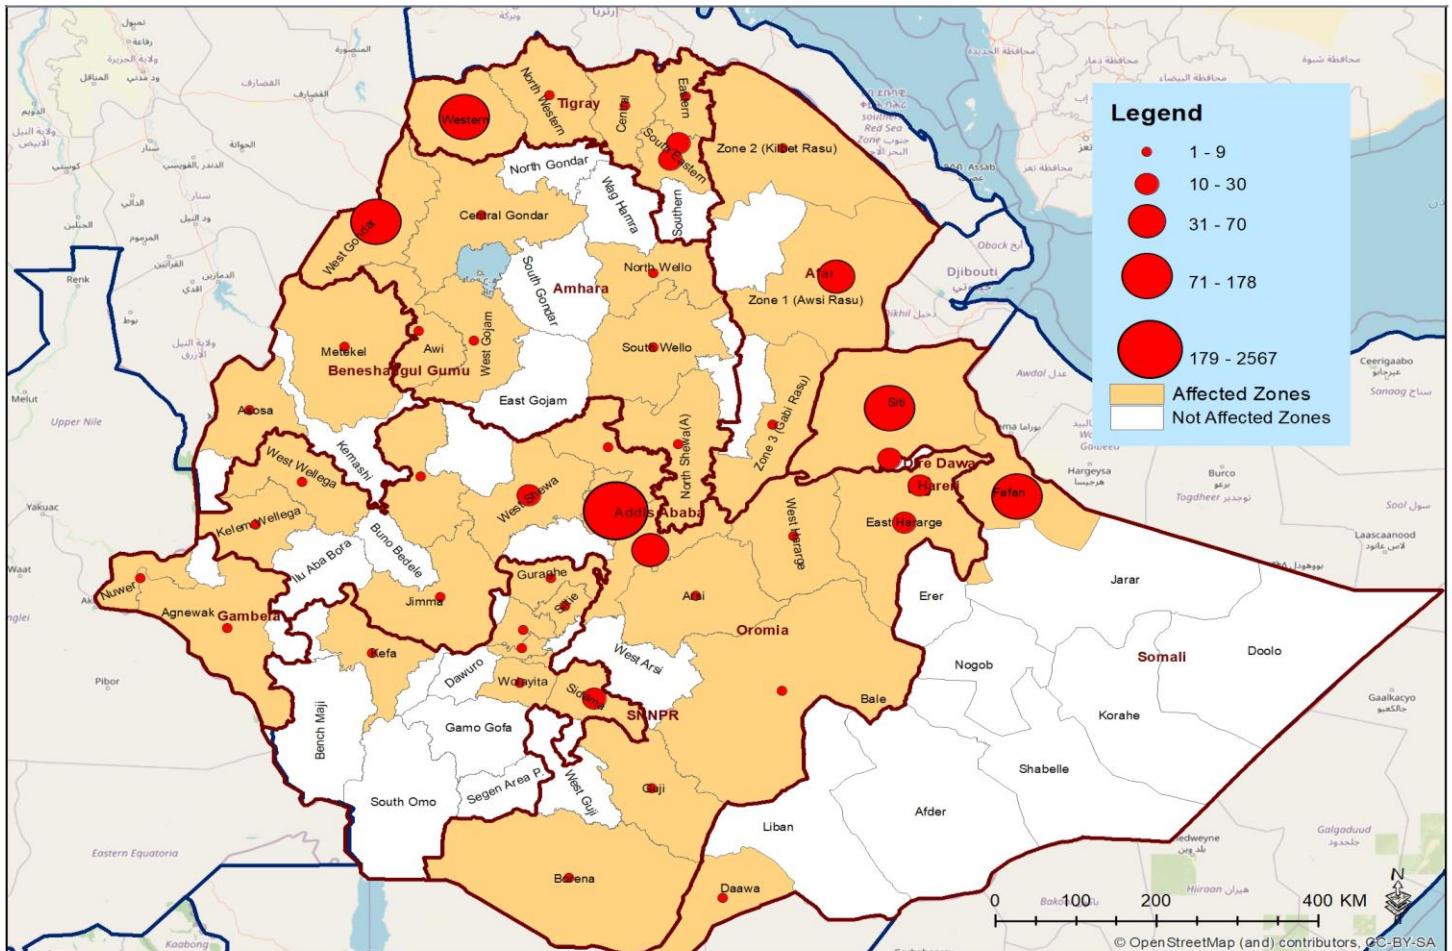

### GLOBAL UPDATE

**8,708,008**

Confirmed cases

**138,926**

New cases last 24 hours

**461,715**

Total Deaths (CFR: 5.30%)

### AFRICA UPDATE

293,721 confirmed cases

143,440 Recovered

7,778 Deaths

6,336 New cases (24 hrs)

Recovery rate 48.84%

CFR: 2.65%

Fig 1: Ethiopia map indicating confirmed COVID-19 cases; 21 June 2020

ETHIOPIA UPDATE

Fig 2: Epidemiological details of confirmed COVID-19 cases in Ethiopia, 21 June 2020

Fig 3: Map of Addis Ababa indicating confirmed COVID-19 cases, 21-June 2020