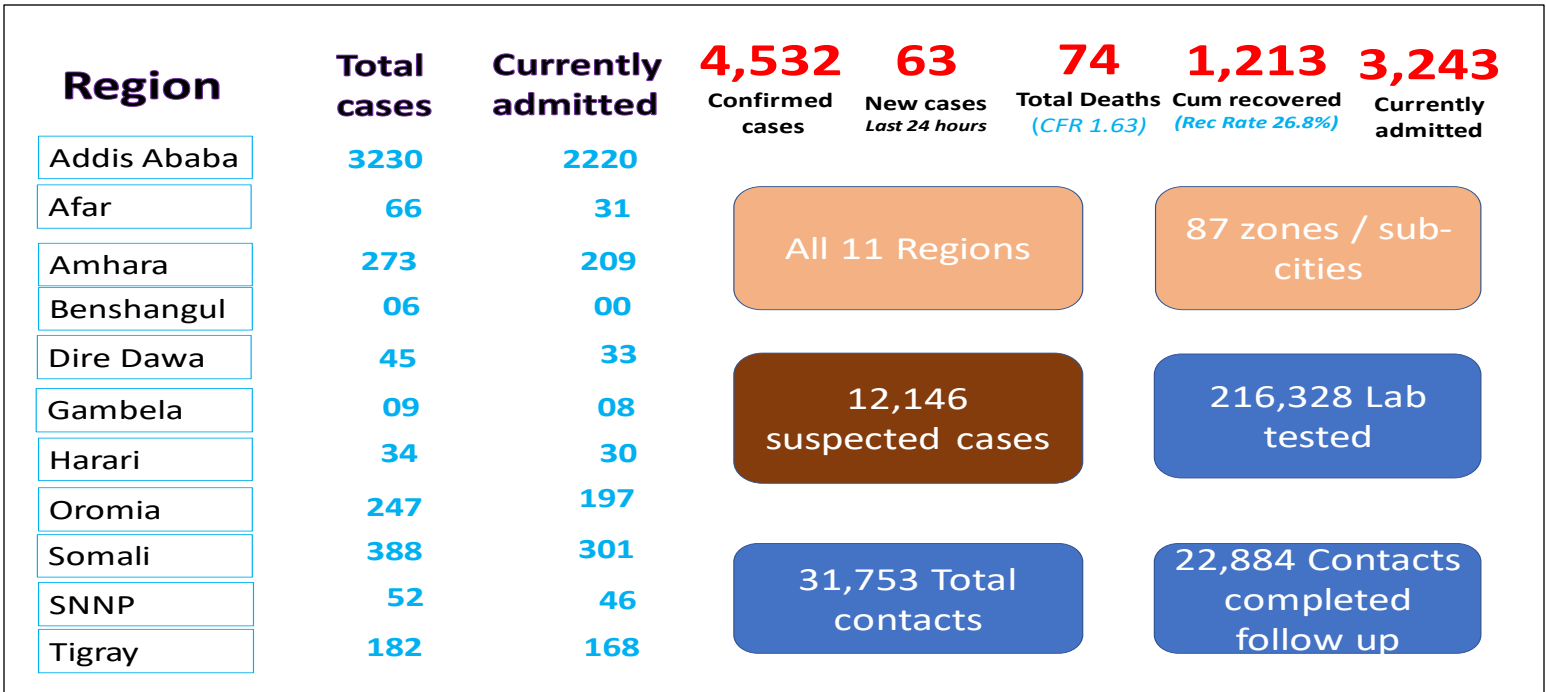

### GLOBAL UPDATE

**8,708,008**

Confirmed cases

**138,926**

New cases last 24 hours

**461,715**

Total Deaths (CFR: 5.30%)

### AFRICA UPDATE

293,721 confirmed cases

143,440 Recovered

7,778 Deaths

6,336 New cases (24 hrs)

Recovery rate 48.84%

CFR: 2.65%

Fig 1: Ethiopia map indicating confirmed COVID-19 cases; 21 June 2020

ETHIOPIA UPDATE

Fig 2: Epidemiological details of confirmed COVID-19 cases in Ethiopia, 21 June 2020

Fig 3: Map of Addis Ababa indicating confirmed COVID-19 cases, 21-June 2020