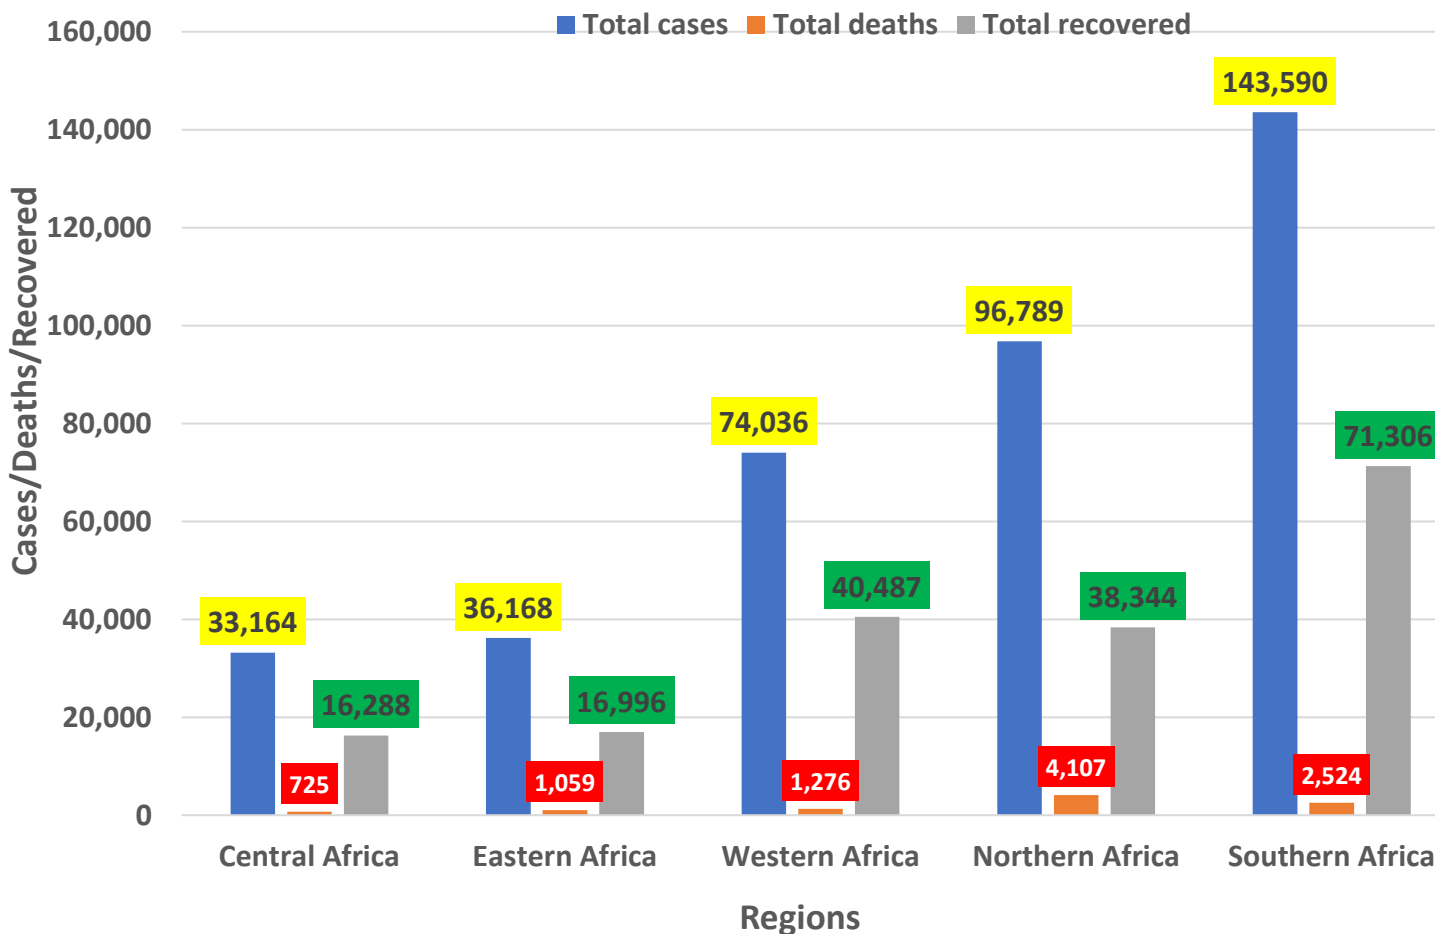

Contacts: Dr. Catherine Sozi; catherine.soz@un.org, Dr. Tugumizemu Victor; tugumizemuv@who.int, +251904055745

GLOBAL UPDATE

10,021,401

Confirmed cases

178,328

New cases last 24 hours

499,913

Total Deaths (CFR: 4.99%)

AFRICA UPDATE

383,747 confirmed cases

183,421 Recovered

9,691 Deaths

10,935 New cases (24 hrs)

Recovery rate 48.00%

CFR: 2.53%

Fig 1: The status of Coronavirus within the five African regions; 29 June 2020

ETHIOPIA UPDATE

Fig 2: Epidemiological details of confirmed COVID-19 cases in Ethiopia: 29 June 2020

Fig 3: Map of Ethiopia indicating north confirmed coronavirus cases; 29-June 2020