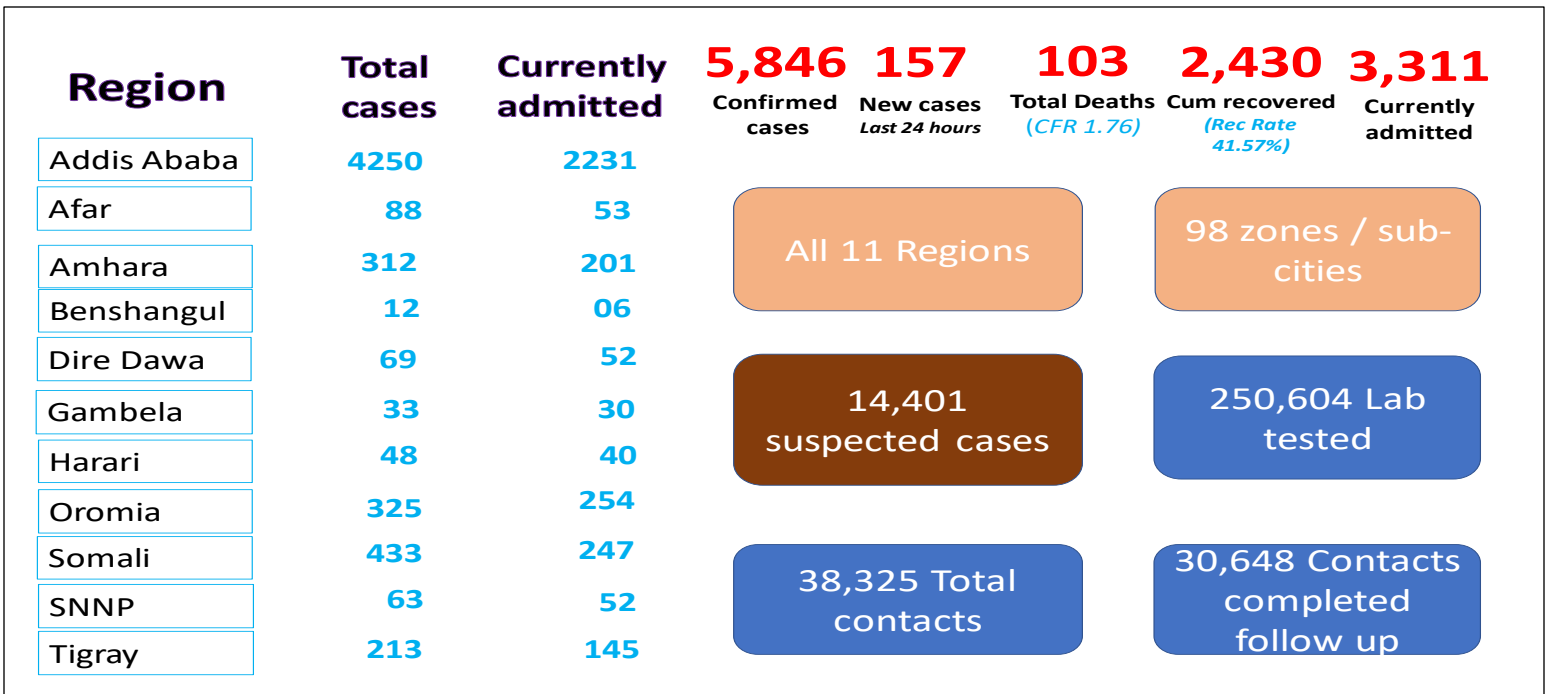

Contacts: Dr. Catherine Sozi; catherine.soz@un.org, Dr. Tugumizemu Victor; tugumizemuv@who.int, +251904055745

GLOBAL UPDATE

10,021,401

Confirmed cases

178,328

New cases last 24 hours

499,913

Total Deaths (CFR: 4.99%)

AFRICA UPDATE

383,747 confirmed cases

183,421 Recovered

9,691 Deaths

10,935 New cases (24 hrs)

Recovery rate 48.00%

CFR: 2.53%

Fig 1: The status of Coronavirus within the five African regions; 29 June 2020

ETHIOPIA UPDATE

Fig 2: Epidemiological details of confirmed COVID-19 cases in Ethiopia: 29 June 2020

Fig 3: Map of Ethiopia indicating north confirmed coronavirus cases; 29-June 2020