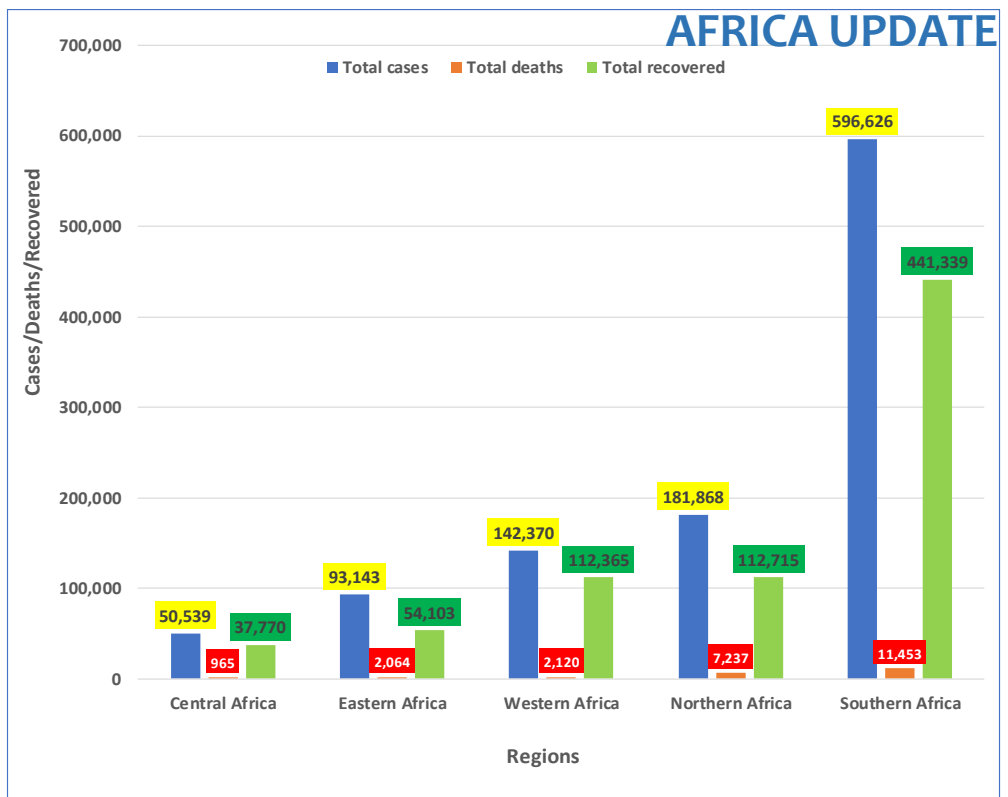

Contacts: Dr. Catherine Sozi; catherine.sozi@un.org, Dr. Tugumizemu Victor; tugumizemuv@who.int, +251904055745

GLOBAL UPDATE

20,120,919

Confirmed cases

184,709

New cases last 24 hours

736,766

Total Deaths (CFR: 3.66)

Fig 1: Number of confirmed coronavirus cases reported globally in the last 7 days; 11 Aug 2020

Fig 2: The summary of coronavirus within the five African regions; 11 August 2020

Map of Africa indicating COVID-19 cases

### ETHIOPIA UPDATE

Fig 3: The summary of coronavirus cases in Ethiopia as of; 11 August 2020

Fig 4: Total confirmed coronavirus cases in various regions of Ethiopia; 11 August 2020