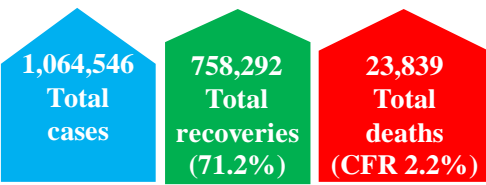

Contacts: Dr. Catherine Sozi; catherine.sozi@un.org, Dr. Tugumizemu Victor; tugumizemuv@who.int, +251904055745

GLOBAL UPDATE

20,120,919

Confirmed cases

184,709

New cases last 24 hours

736,766

Total Deaths (CFR: 3.66)

Fig 1: Number of confirmed coronavirus cases reported globally in the last 7 days; 11 Aug 2020

Fig 2: The summary of coronavirus within the five African regions; 11 August 2020

Map of Africa indicating COVID-19 cases