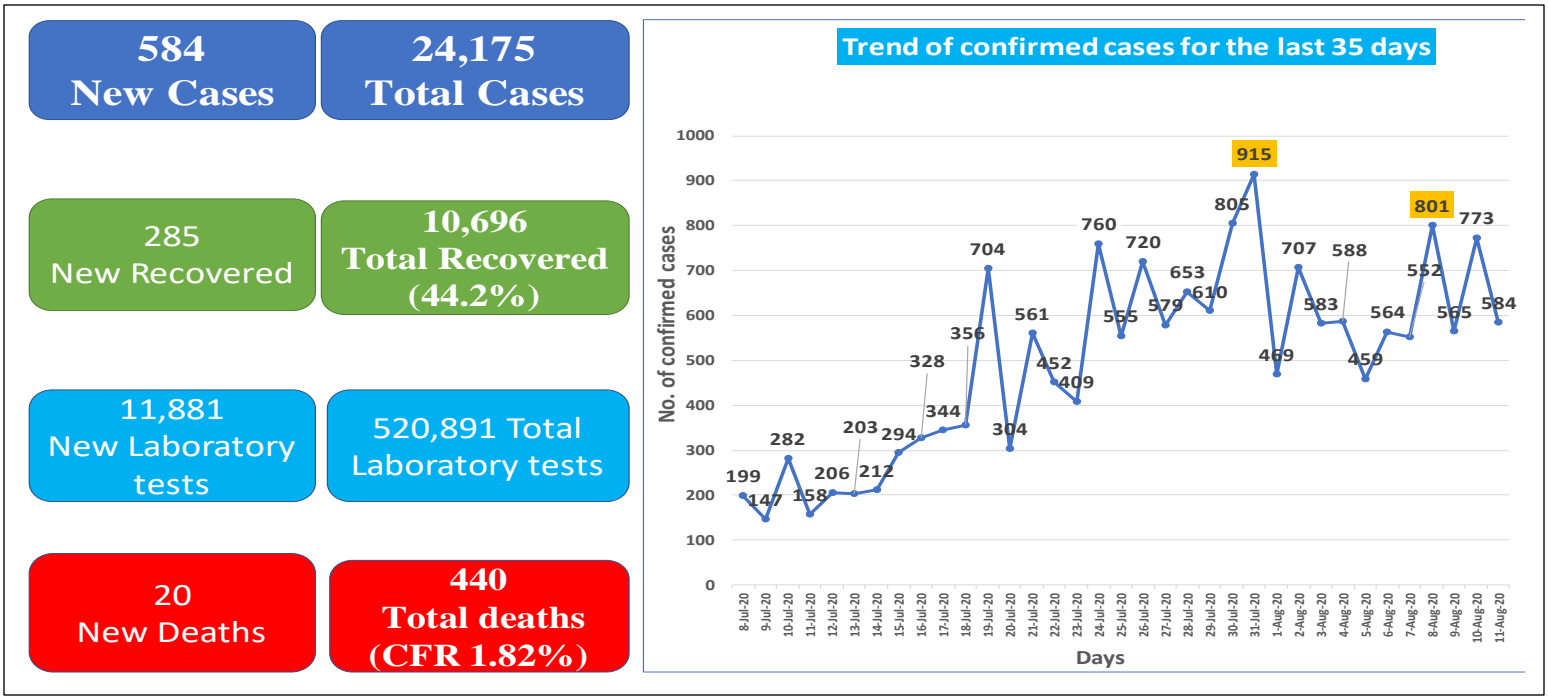

Contacts: Dr. Catherine Sozi; catherine.sozi@un.org, Dr. Tugumizemu Victor; tugumizemuv@who.int, +251904055745

GLOBAL UPDATE

20,120,919

Confirmed cases

184,709

New cases last 24 hours

736,766

Total Deaths (CFR: 3.66)

Fig 1: Number of confirmed coronavirus cases reported globally in the last 7 days; 11 Aug 2020

Fig 2: The summary of coronavirus within the five African regions; 11 August 2020

Map of Africa indicating COVID-19 cases

### ETHIOPIA UPDATE

Fig 3: The summary of coronavirus cases in Ethiopia as of; 11 August 2020

Fig 4: Total confirmed coronavirus cases in various regions of Ethiopia; 11 August 2020