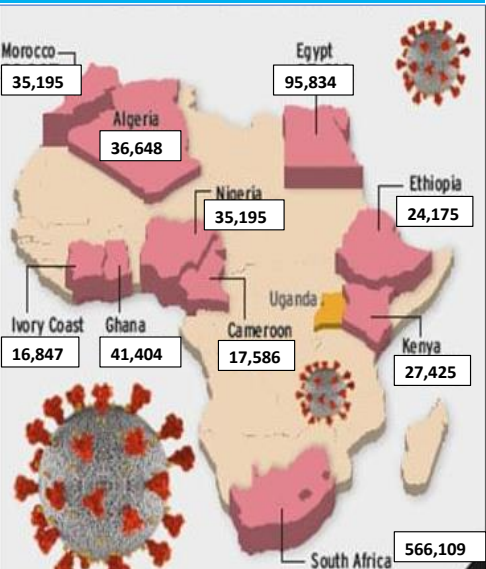

Contacts: Dr. Catherine Sozi; catherine.sozi@un.org, Dr. Tugumizemu Victor; tugumizemuv@who.int, +251904055745

GLOBAL UPDATE

20,120,919

Confirmed cases

184,709

New cases last 24 hours

736,766

Total Deaths (CFR: 3.66)

Fig 1: Number of confirmed coronavirus cases reported globally in the last 7 days; 11 Aug 2020

Fig 2: The summary of coronavirus within the five African regions; 11 August 2020

Map of Africa indicating COVID-19 cases

### ETHIOPIA UPDATE

Fig 3: The summary of coronavirus cases in Ethiopia as of; 11 August 2020

Fig 4: Total confirmed coronavirus cases in various regions of Ethiopia; 11 August 2020