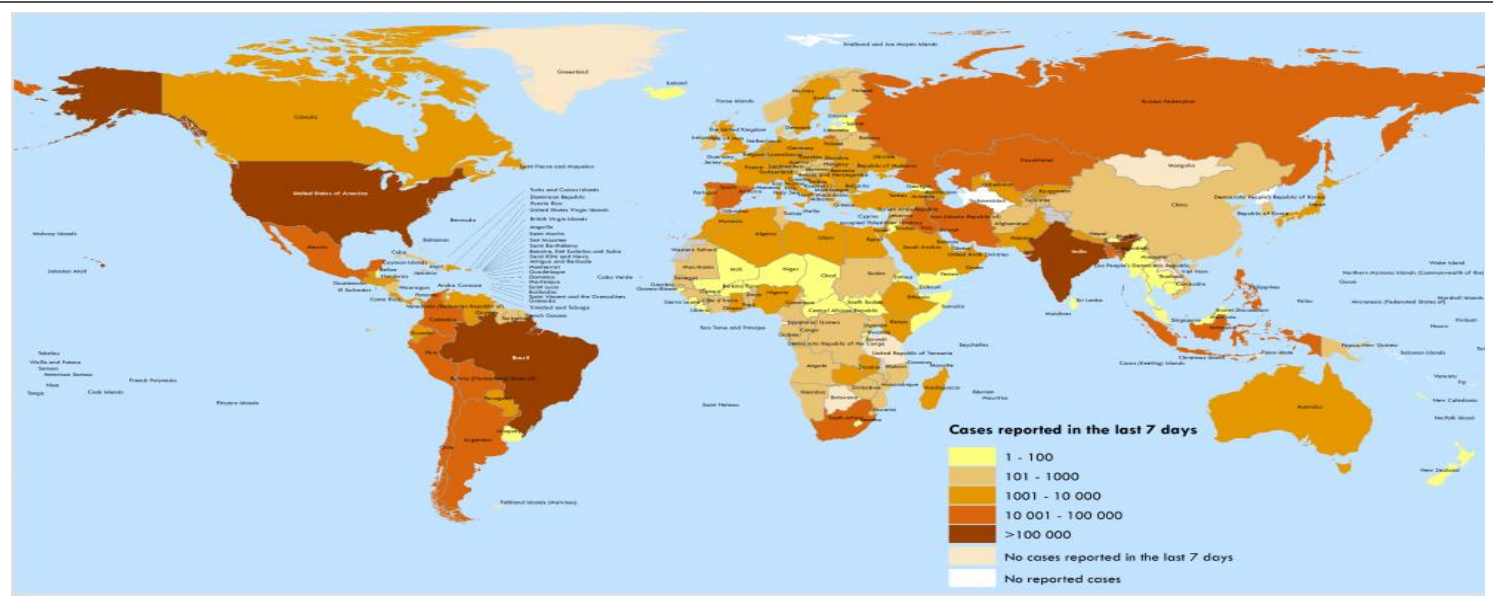

Contacts: Dr. Catherine Sozi; catherine.sozi@un.org, Dr. Tugumizemu Victor; tugumizemuv@who.int, +251904055745

GLOBAL UPDATE

20,120,919

Confirmed cases

184,709

New cases last 24 hours

736,766

Total Deaths (CFR: 3.66)

Fig 1: Number of confirmed coronavirus cases reported globally in the last 7 days; 11 Aug 2020

Fig 2: The summary of coronavirus within the five African regions; 11 August 2020

Map of Africa indicating COVID-19 cases

### ETHIOPIA UPDATE

Fig 3: The summary of coronavirus cases in Ethiopia as of; 11 August 2020

Fig 4: Total confirmed coronavirus cases in various regions of Ethiopia; 11 August 2020