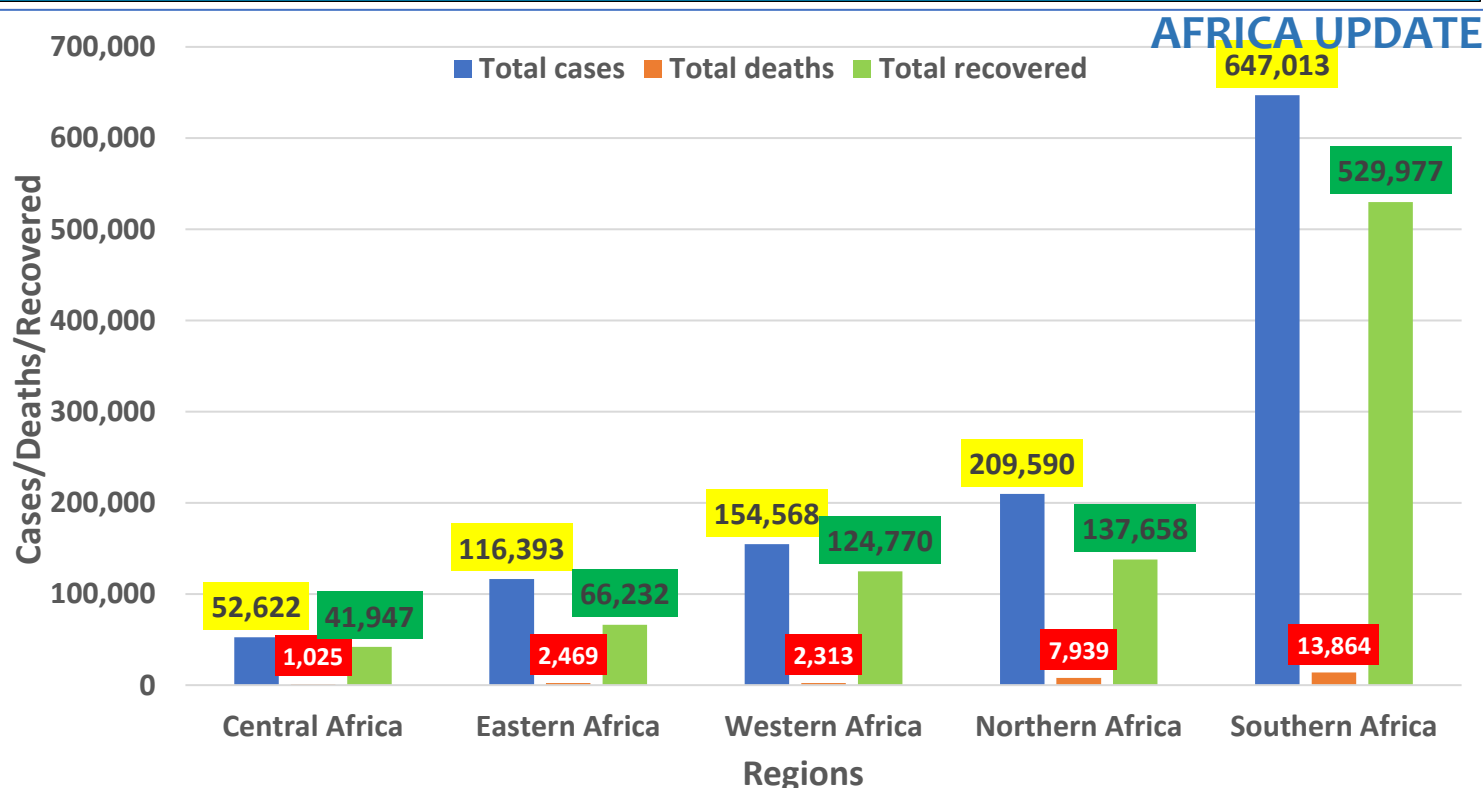

Contacts: Dr. Catherine Sozi; catherine.sozi@un.org, Dr. Tugumizemu Victor; tugumizemuv@who.int, +251904055745

GLOBAL UPDATE

23,057,288

confirmed cases

244,223

New cases last 24 hours

800,906

Total Deaths (CFR: 3.47%)

Fig 1: Number of confirmed coronavirus cases reported globally in the last 7 days; 23 Aug 2020

Fig 2: The summary of coronavirus within the five African regions; 23 August 2020

ETHIOPIA UPDATE

Fig 3: The summary of coronavirus cases in Ethiopia as of; 23 August 2020

Fig 4: Total confirmed coronavirus cases in various regions of Ethiopia; 23 August 2020