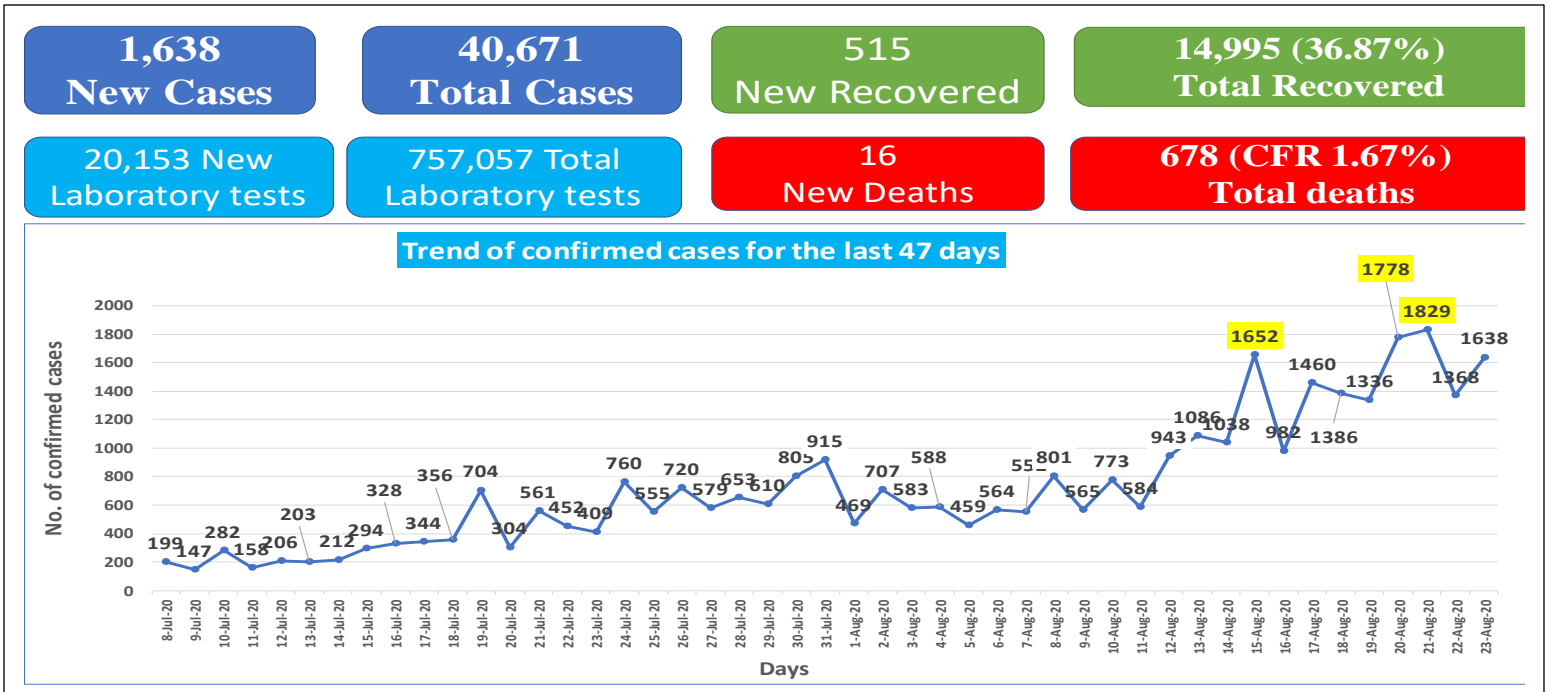

Contacts: Dr. Catherine Sozi; catherine.sozi@un.org, Dr. Tugumizemu Victor; tugumizemuv@who.int, +251904055745

GLOBAL UPDATE

23,057,288

confirmed cases

244,223

New cases last 24 hours

800,906

Total Deaths (CFR: 3.47%)

Fig 1: Number of confirmed coronavirus cases reported globally in the last 7 days; 23 Aug 2020

Fig 2: The summary of coronavirus within the five African regions; 23 August 2020

ETHIOPIA UPDATE

Fig 3: The summary of coronavirus cases in Ethiopia as of; 23 August 2020

Fig 4: Total confirmed coronavirus cases in various regions of Ethiopia; 23 August 2020