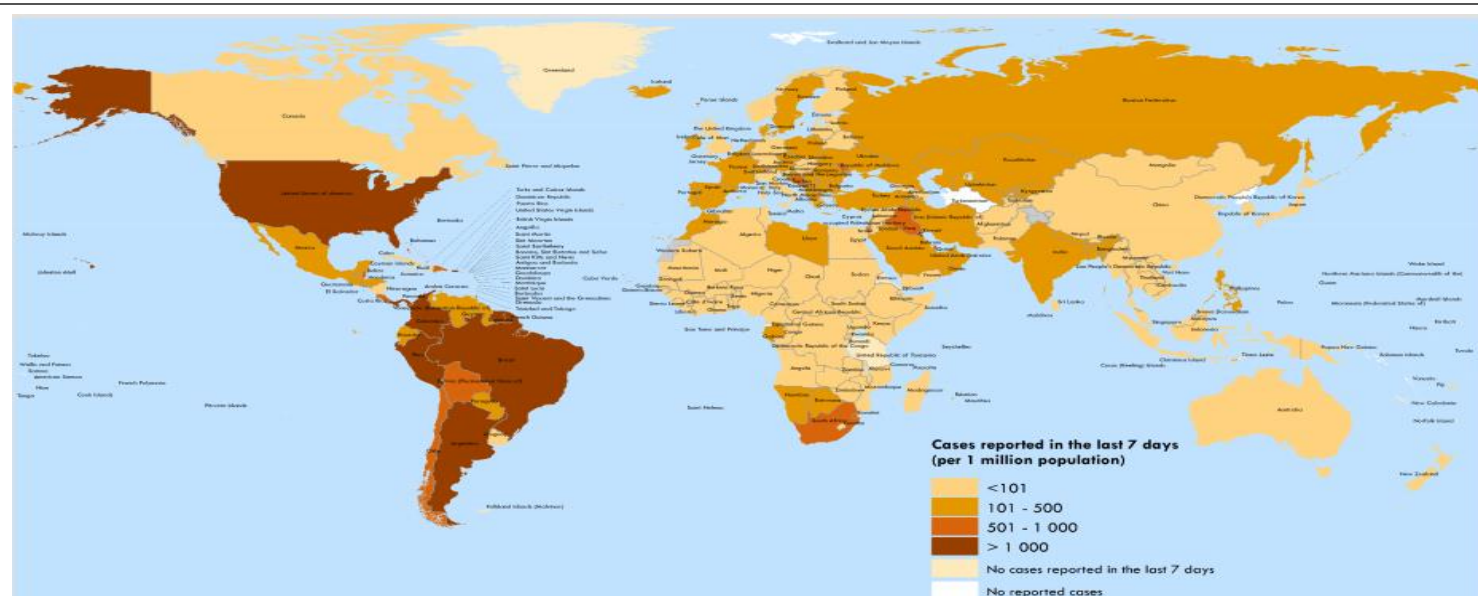

Contacts: Dr. Catherine Sozi; catherine.sozi@un.org, Dr. Tugumizemu Victor; tugumizemuv@who.int, +251904055745

GLOBAL UPDATE

23,057,288

confirmed cases

244,223

New cases last 24 hours

800,906

Total Deaths (CFR: 3.47%)

Fig 1: Number of confirmed coronavirus cases reported globally in the last 7 days; 23 Aug 2020

Fig 2: The summary of coronavirus within the five African regions; 23 August 2020

ETHIOPIA UPDATE

Fig 3: The summary of coronavirus cases in Ethiopia as of; 23 August 2020

Fig 4: Total confirmed coronavirus cases in various regions of Ethiopia; 23 August 2020