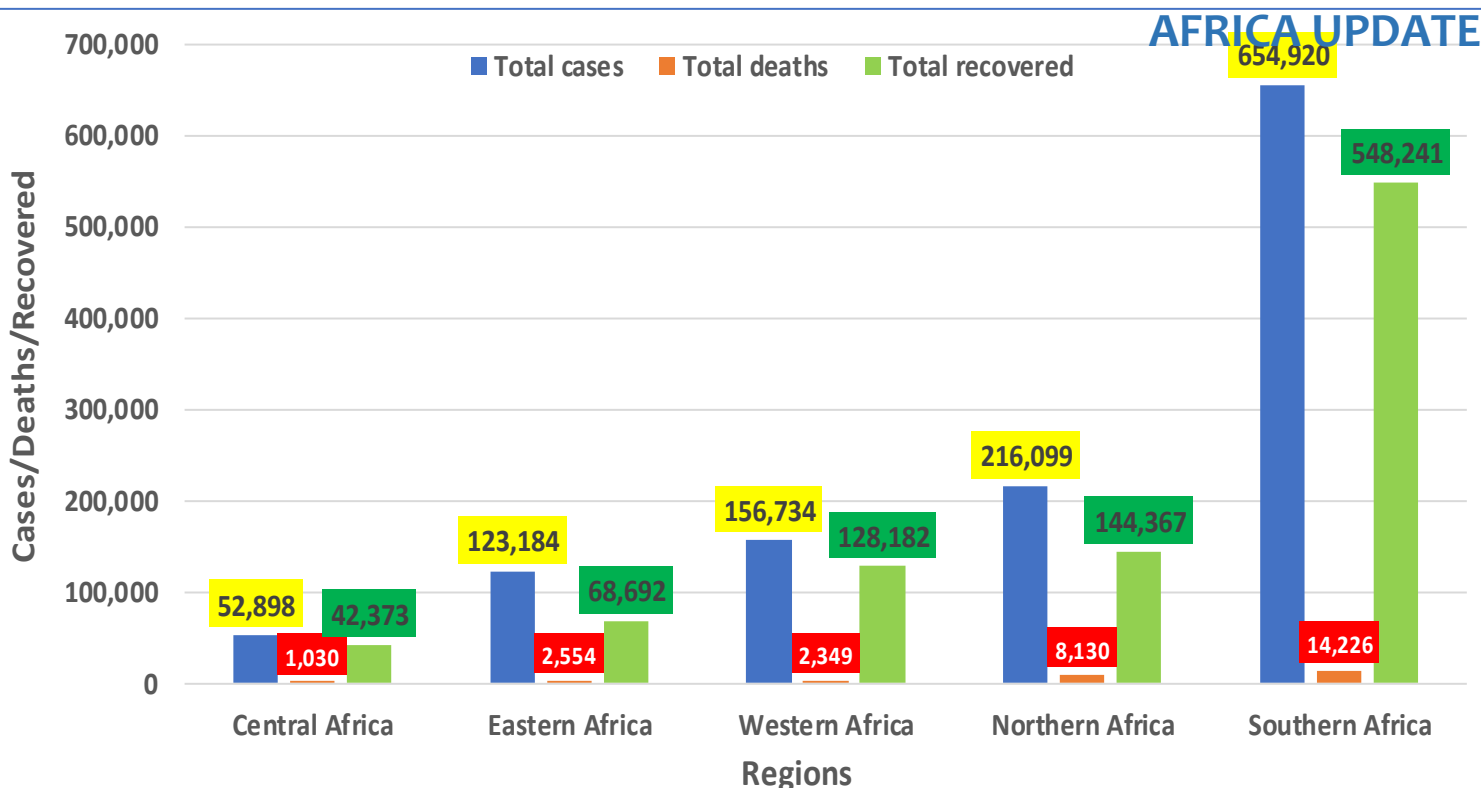

Contacts: Dr. Catherine Sozi; catherine.soz@un.org, Dr. Tugumizemu Victor; tugumizemuv@who.int, +251904055745

GLOBAL UPDATE

23,752,965

confirmed cases

210,183

New cases last 24 hours

815,038

Total Deaths (CFR: 3.43%)

Fig 1: Number of confirmed coronavirus cases reported globally in the last 7 days; 26 Aug 2020

Fig 2: The summary of coronavirus within the five African regions; 26 August 2020

**ETHIOPIA UPDATE**

**Fig 3: The summary of coronavirus cases in Ethiopia as of; 26 August 2020**

**Fig 4: Total confirmed coronavirus cases in various regions of Ethiopia; 26 August 2020**