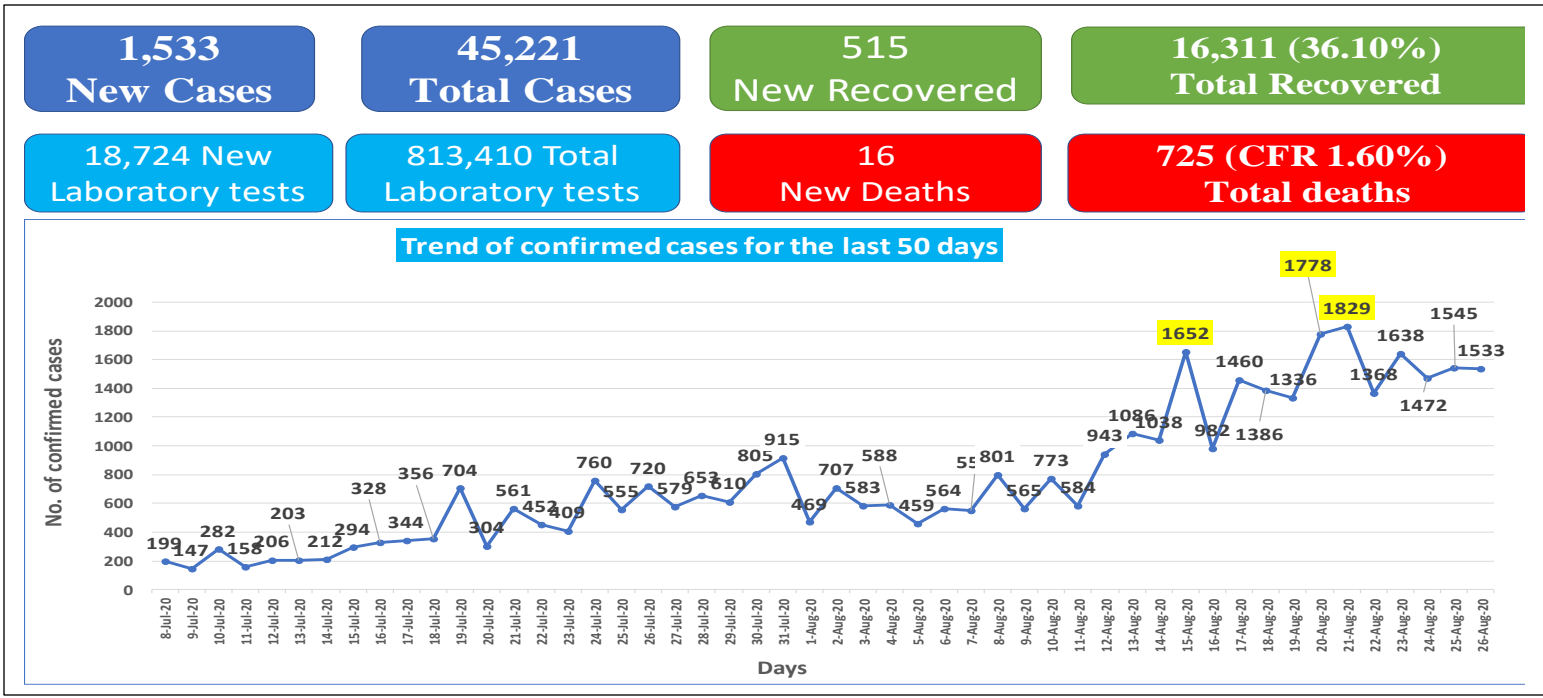

Contacts: Dr. Catherine Sozi; catherine.soz@un.org, Dr. Tugumizemu Victor; tugumizemuv@who.int, +251904055745

GLOBAL UPDATE

23,752,965

confirmed cases

210,183

New cases last 24 hours

815,038

Total Deaths (CFR: 3.43%)

Fig 1: Number of confirmed coronavirus cases reported globally in the last 7 days; 26 Aug 2020

Fig 2: The summary of coronavirus within the five African regions; 26 August 2020

**ETHIOPIA UPDATE**

**Fig 3: The summary of coronavirus cases in Ethiopia as of; 26 August 2020**

**Fig 4: Total confirmed coronavirus cases in various regions of Ethiopia; 26 August 2020**