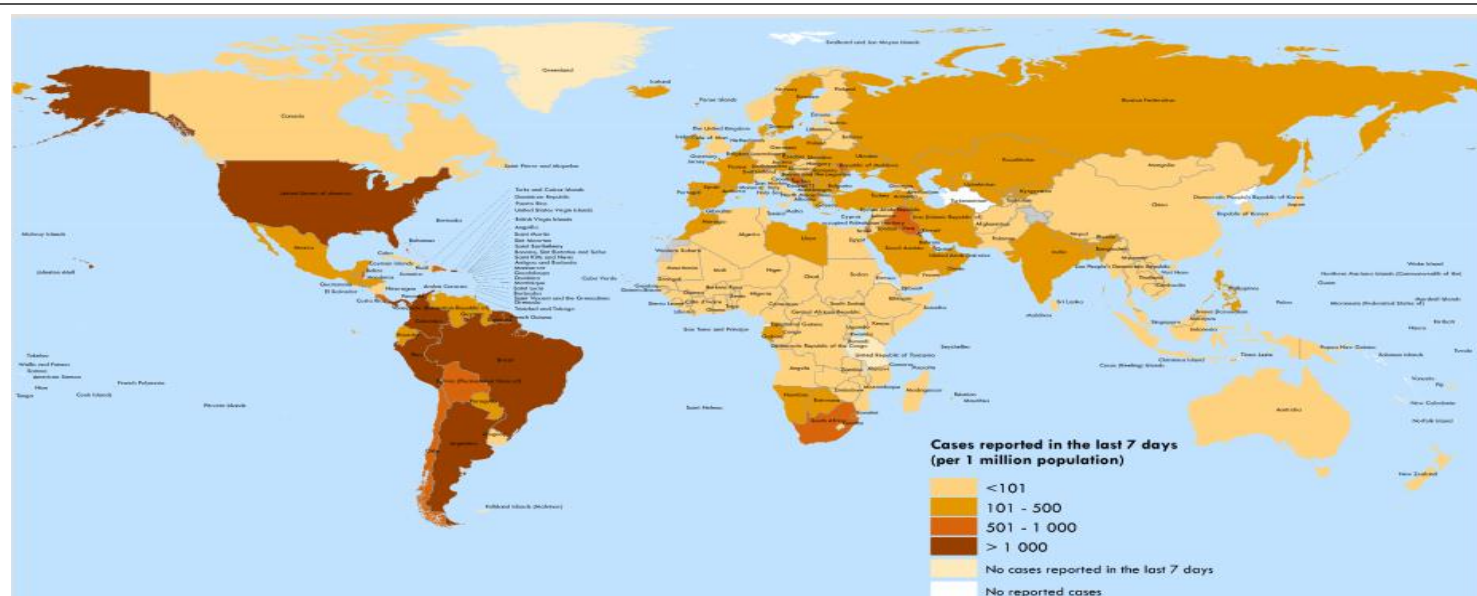

Contacts: Dr. Catherine Sozi; catherine.soz@un.org, Dr. Tugumizemu Victor; tugumizemuv@who.int, +251904055745

GLOBAL UPDATE

23,752,965

confirmed cases

210,183

New cases last 24 hours

815,038

Total Deaths (CFR: 3.43%)

Fig 1: Number of confirmed coronavirus cases reported globally in the last 7 days; 26 Aug 2020

Fig 2: The summary of coronavirus within the five African regions; 26 August 2020

**ETHIOPIA UPDATE**

**Fig 3: The summary of coronavirus cases in Ethiopia as of; 26 August 2020**

**Fig 4: Total confirmed coronavirus cases in various regions of Ethiopia; 26 August 2020**