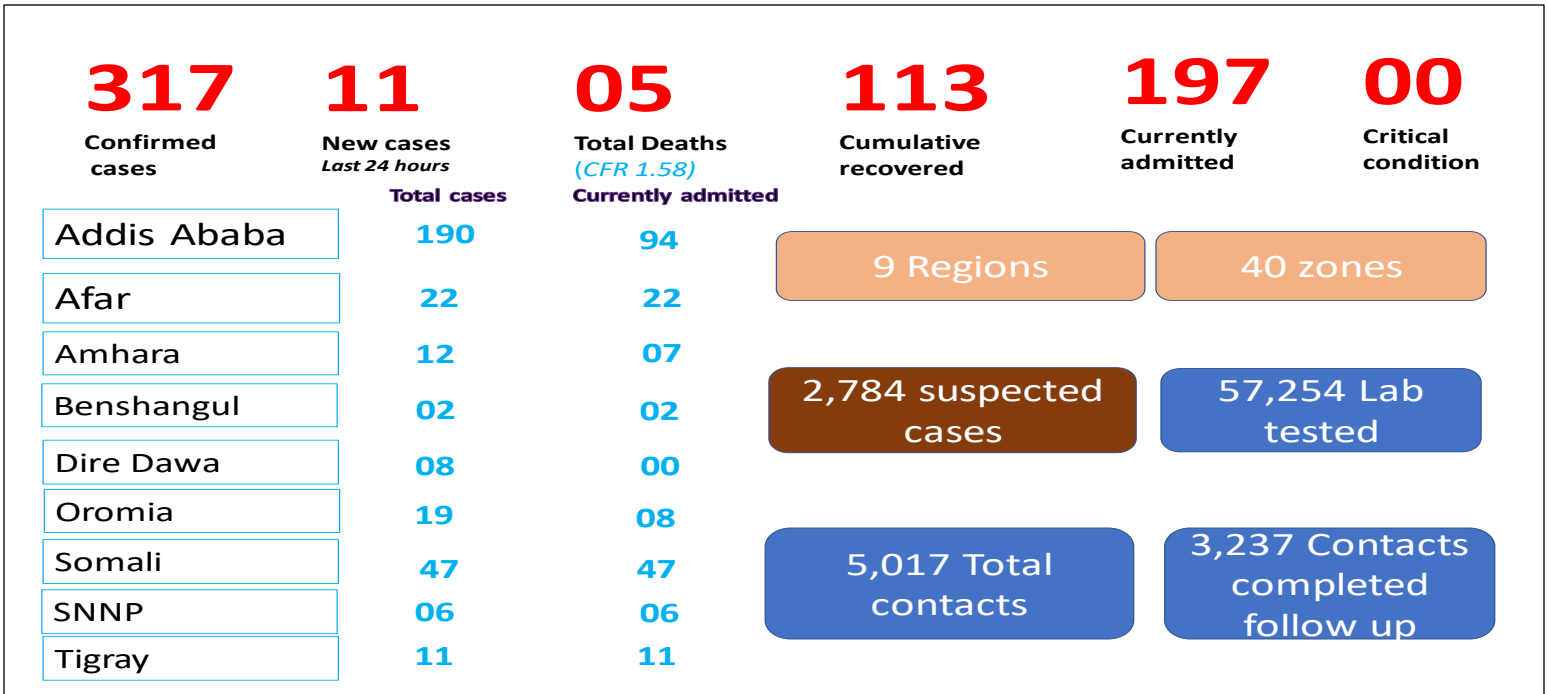

Contacts: Dr. Catherine Sozi; catherine.soz@un.org, Dr. Tugumizemu Victor; tugumizemuv@who.int, +251904055745

GLOBAL UPDATE

4,534,731

Confirmed cases

86,718

New cases last 24 hours

307,537

Total Deaths (CFR: 6.78%)

1,721,414

Cumulative Recovered

AFRICA UPDATE

81,882 confirmed cases

31,399 Recovered

2,715 Deaths

3,269 New cases (24 hrs)

Recovery rate 38.3%

CFR: 3.32%

ETHIOPIA UPDATE

Fig. 1: Spot map of confirmed COVID-19 cases in Ethiopia, 17-May 2020

Fig. 2: Epidemiological details of confirmed COVID-19 cases in Ethiopia, 17-May 2020

Fig.3: Distribution of confirmed COVID-19 cases in Addis Ababa, 17 May 2020