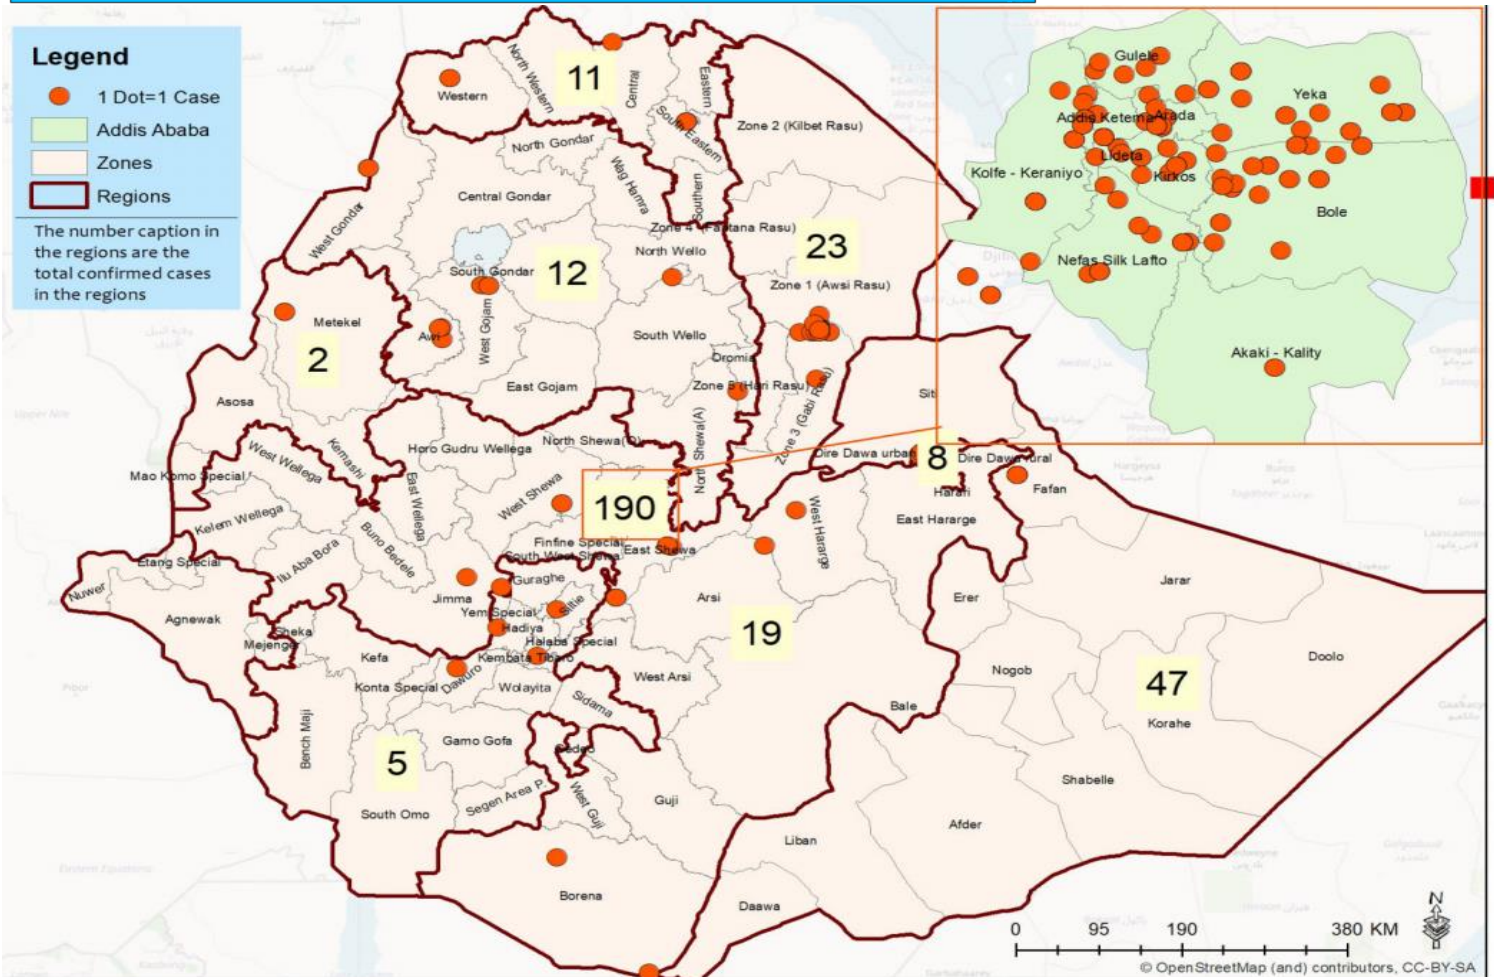

1,721,414

Cumulative Recovered

AFRICA UPDATE

81,882 confirmed cases

31,399 Recovered

2,715 Deaths

3,269 New cases (24 hrs)

Recovery rate 38.3%

CFR: 3.32%

ETHIOPIA UPDATE

Fig. 1: Spot map of confirmed COVID-19 cases in Ethiopia, 17-May 2020

Fig. 2: Epidemiological details of confirmed COVID-19 cases in Ethiopia, 17-May 2020

Fig.3: Distribution of confirmed COVID-19 cases in Addis Ababa, 17 May 2020