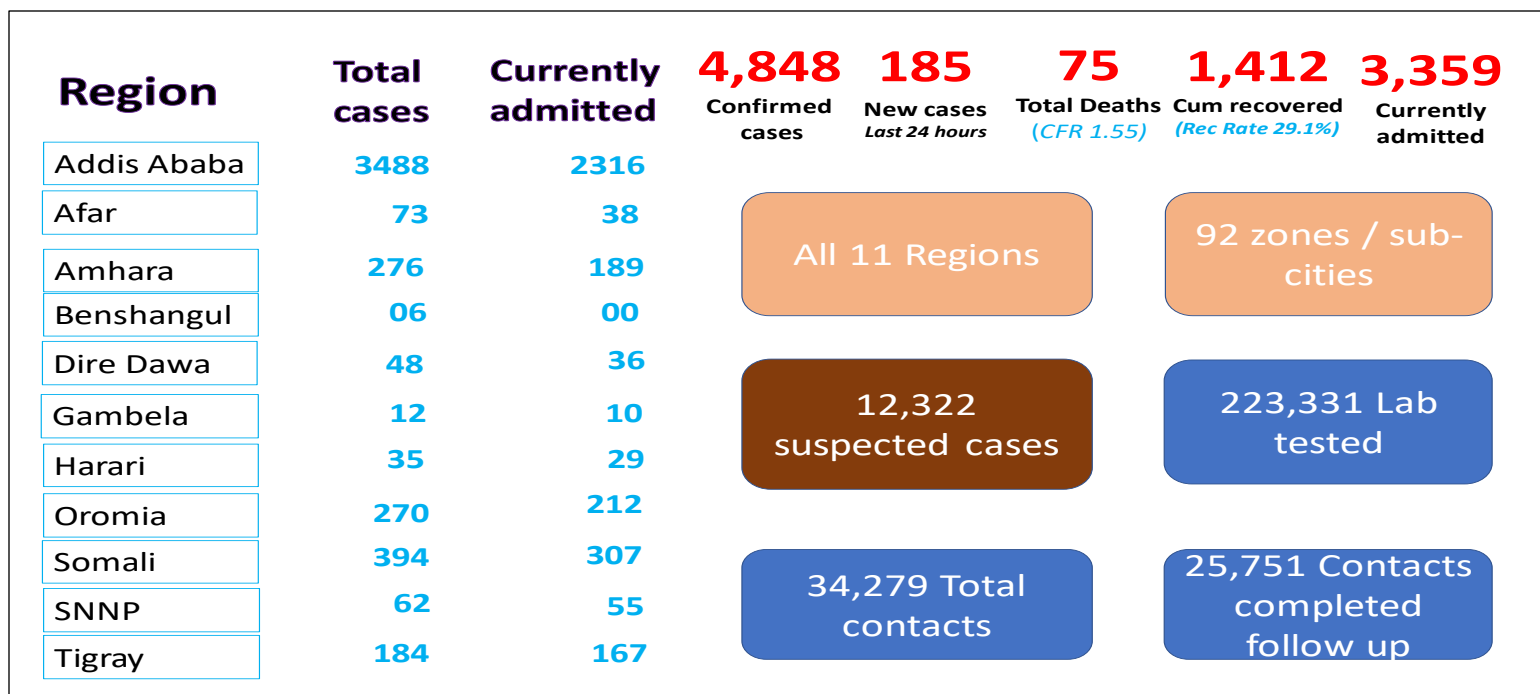

Contacts: Dr. Catherine Sozi; catherine.sozi@un.org, Dr. Tugumizemu Victor; tugumizemuv@who.int, +251904055745

GLOBAL UPDATE

8,993,659

Confirmed cases

152,325

New cases last 24 hours

469,587

Total Deaths (CFR: 5.22%)

AFRICA UPDATE

316,079 confirmed cases

150,377 Recovered

8,339 Deaths

9,512 New cases (24 hrs)

Recovery rate 47.58%

CFR: 2.64%

Fig 1: Ethiopia map indicating confirmed COVID-19 cases; 23 June 2020

ETHIOPIA UPDATE

Fig 2: Epidemiological details of confirmed COVID-19 cases in Ethiopia. 23 June 2020

Fig 3: Number of confirmed COVID-19 cases by age group in Ethiopia, as of 23-June 2020