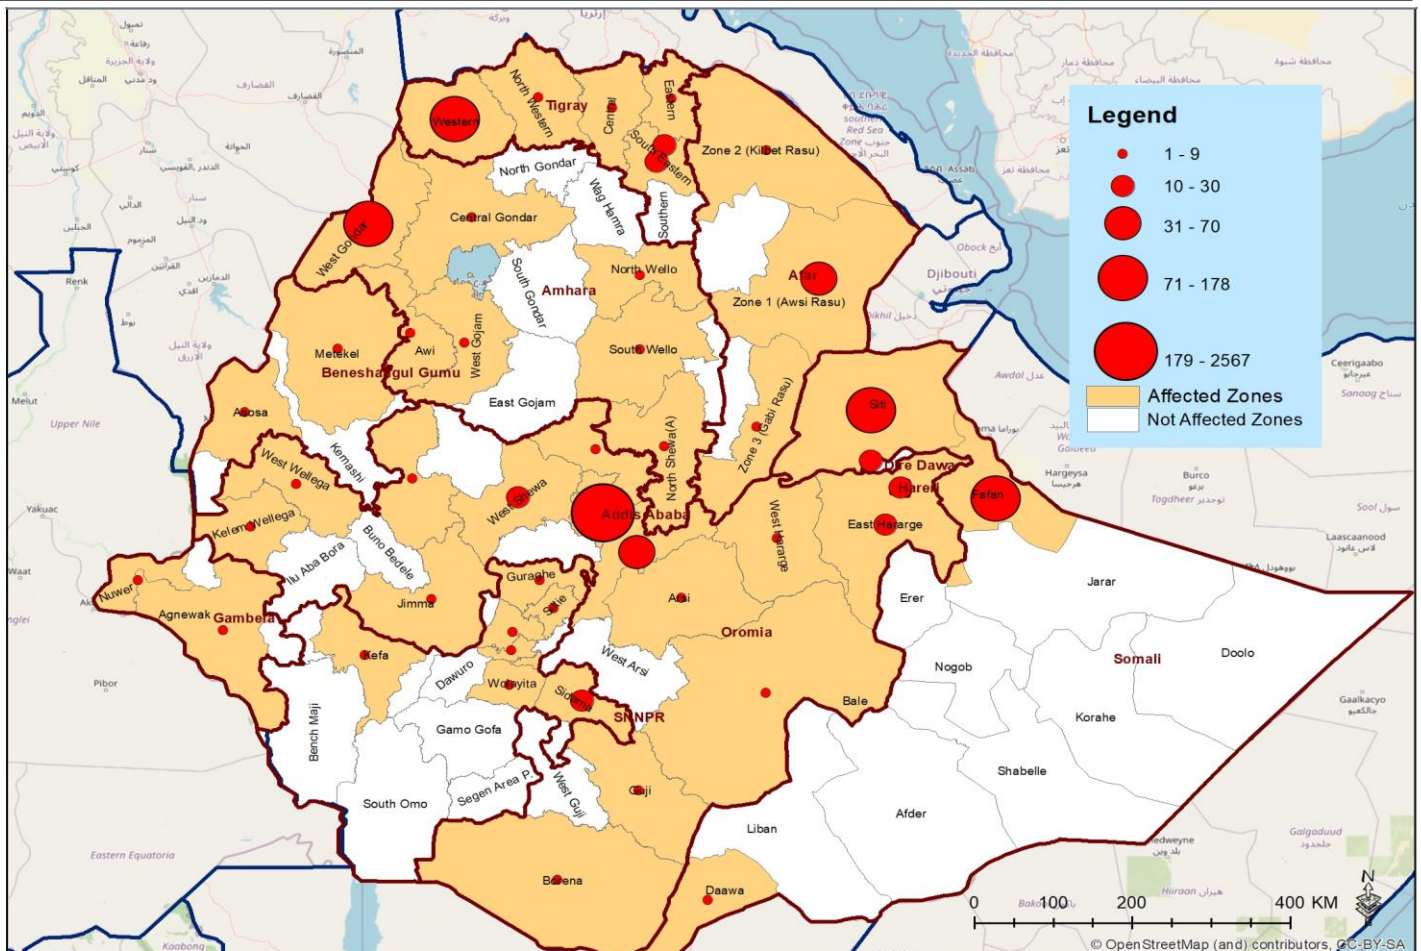

Contacts: Dr. Catherine Sozi; catherine.sozi@un.org, Dr. Tugumizemu Victor; tugumizemuv@who.int, +251904055745

GLOBAL UPDATE

8,993,659

Confirmed cases

152,325

New cases last 24 hours

469,587

Total Deaths (CFR: 5.22%)

AFRICA UPDATE

316,079 confirmed cases

150,377 Recovered

8,339 Deaths

9,512 New cases (24 hrs)

Recovery rate 47.58%

CFR: 2.64%

Fig 1: Ethiopia map indicating confirmed COVID-19 cases; 23 June 2020

ETHIOPIA UPDATE

Fig 2: Epidemiological details of confirmed COVID-19 cases in Ethiopia. 23 June 2020

Fig 3: Number of confirmed COVID-19 cases by age group in Ethiopia, as of 23-June 2020